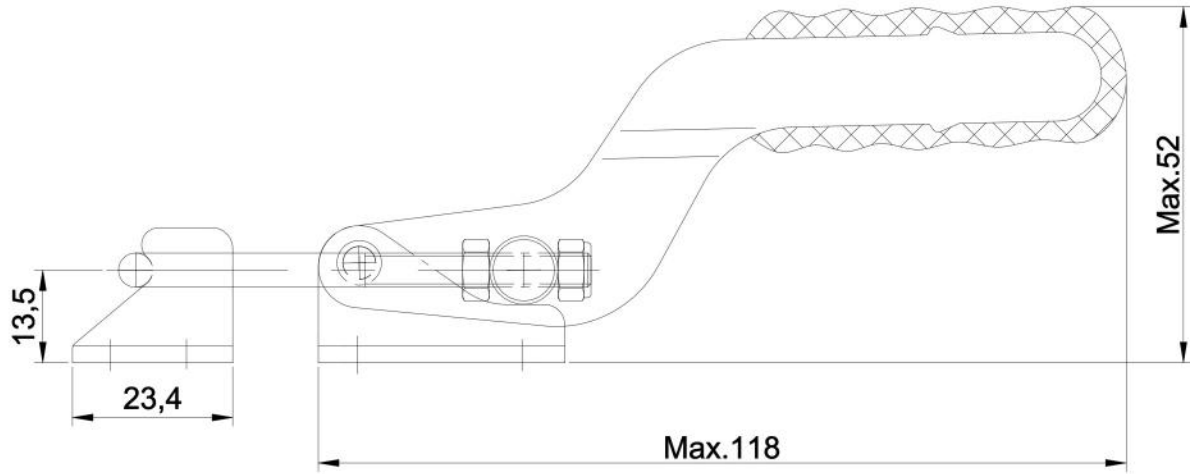

DST-D346

WEIGHT:165g
Holding Capacity:235kg