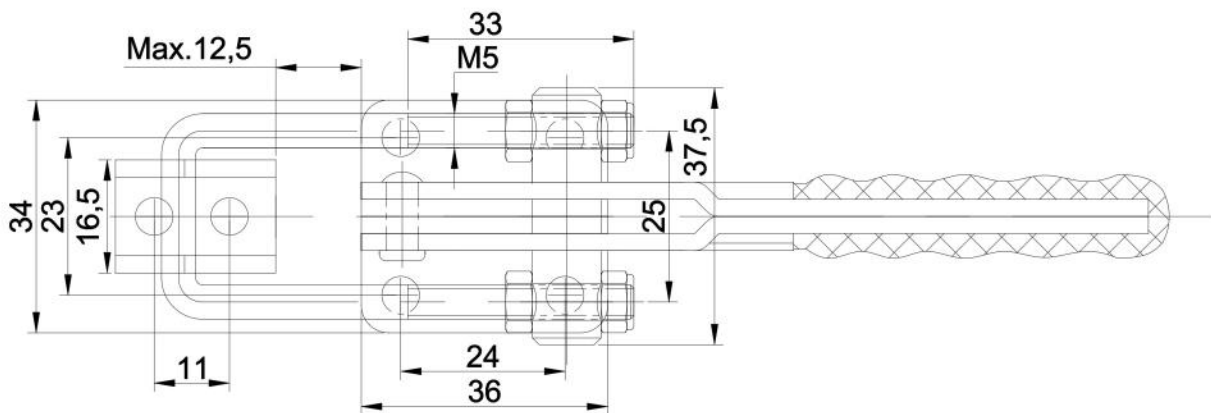

DST-D346

WEIGHT:165g
Holding Capacity:235kg