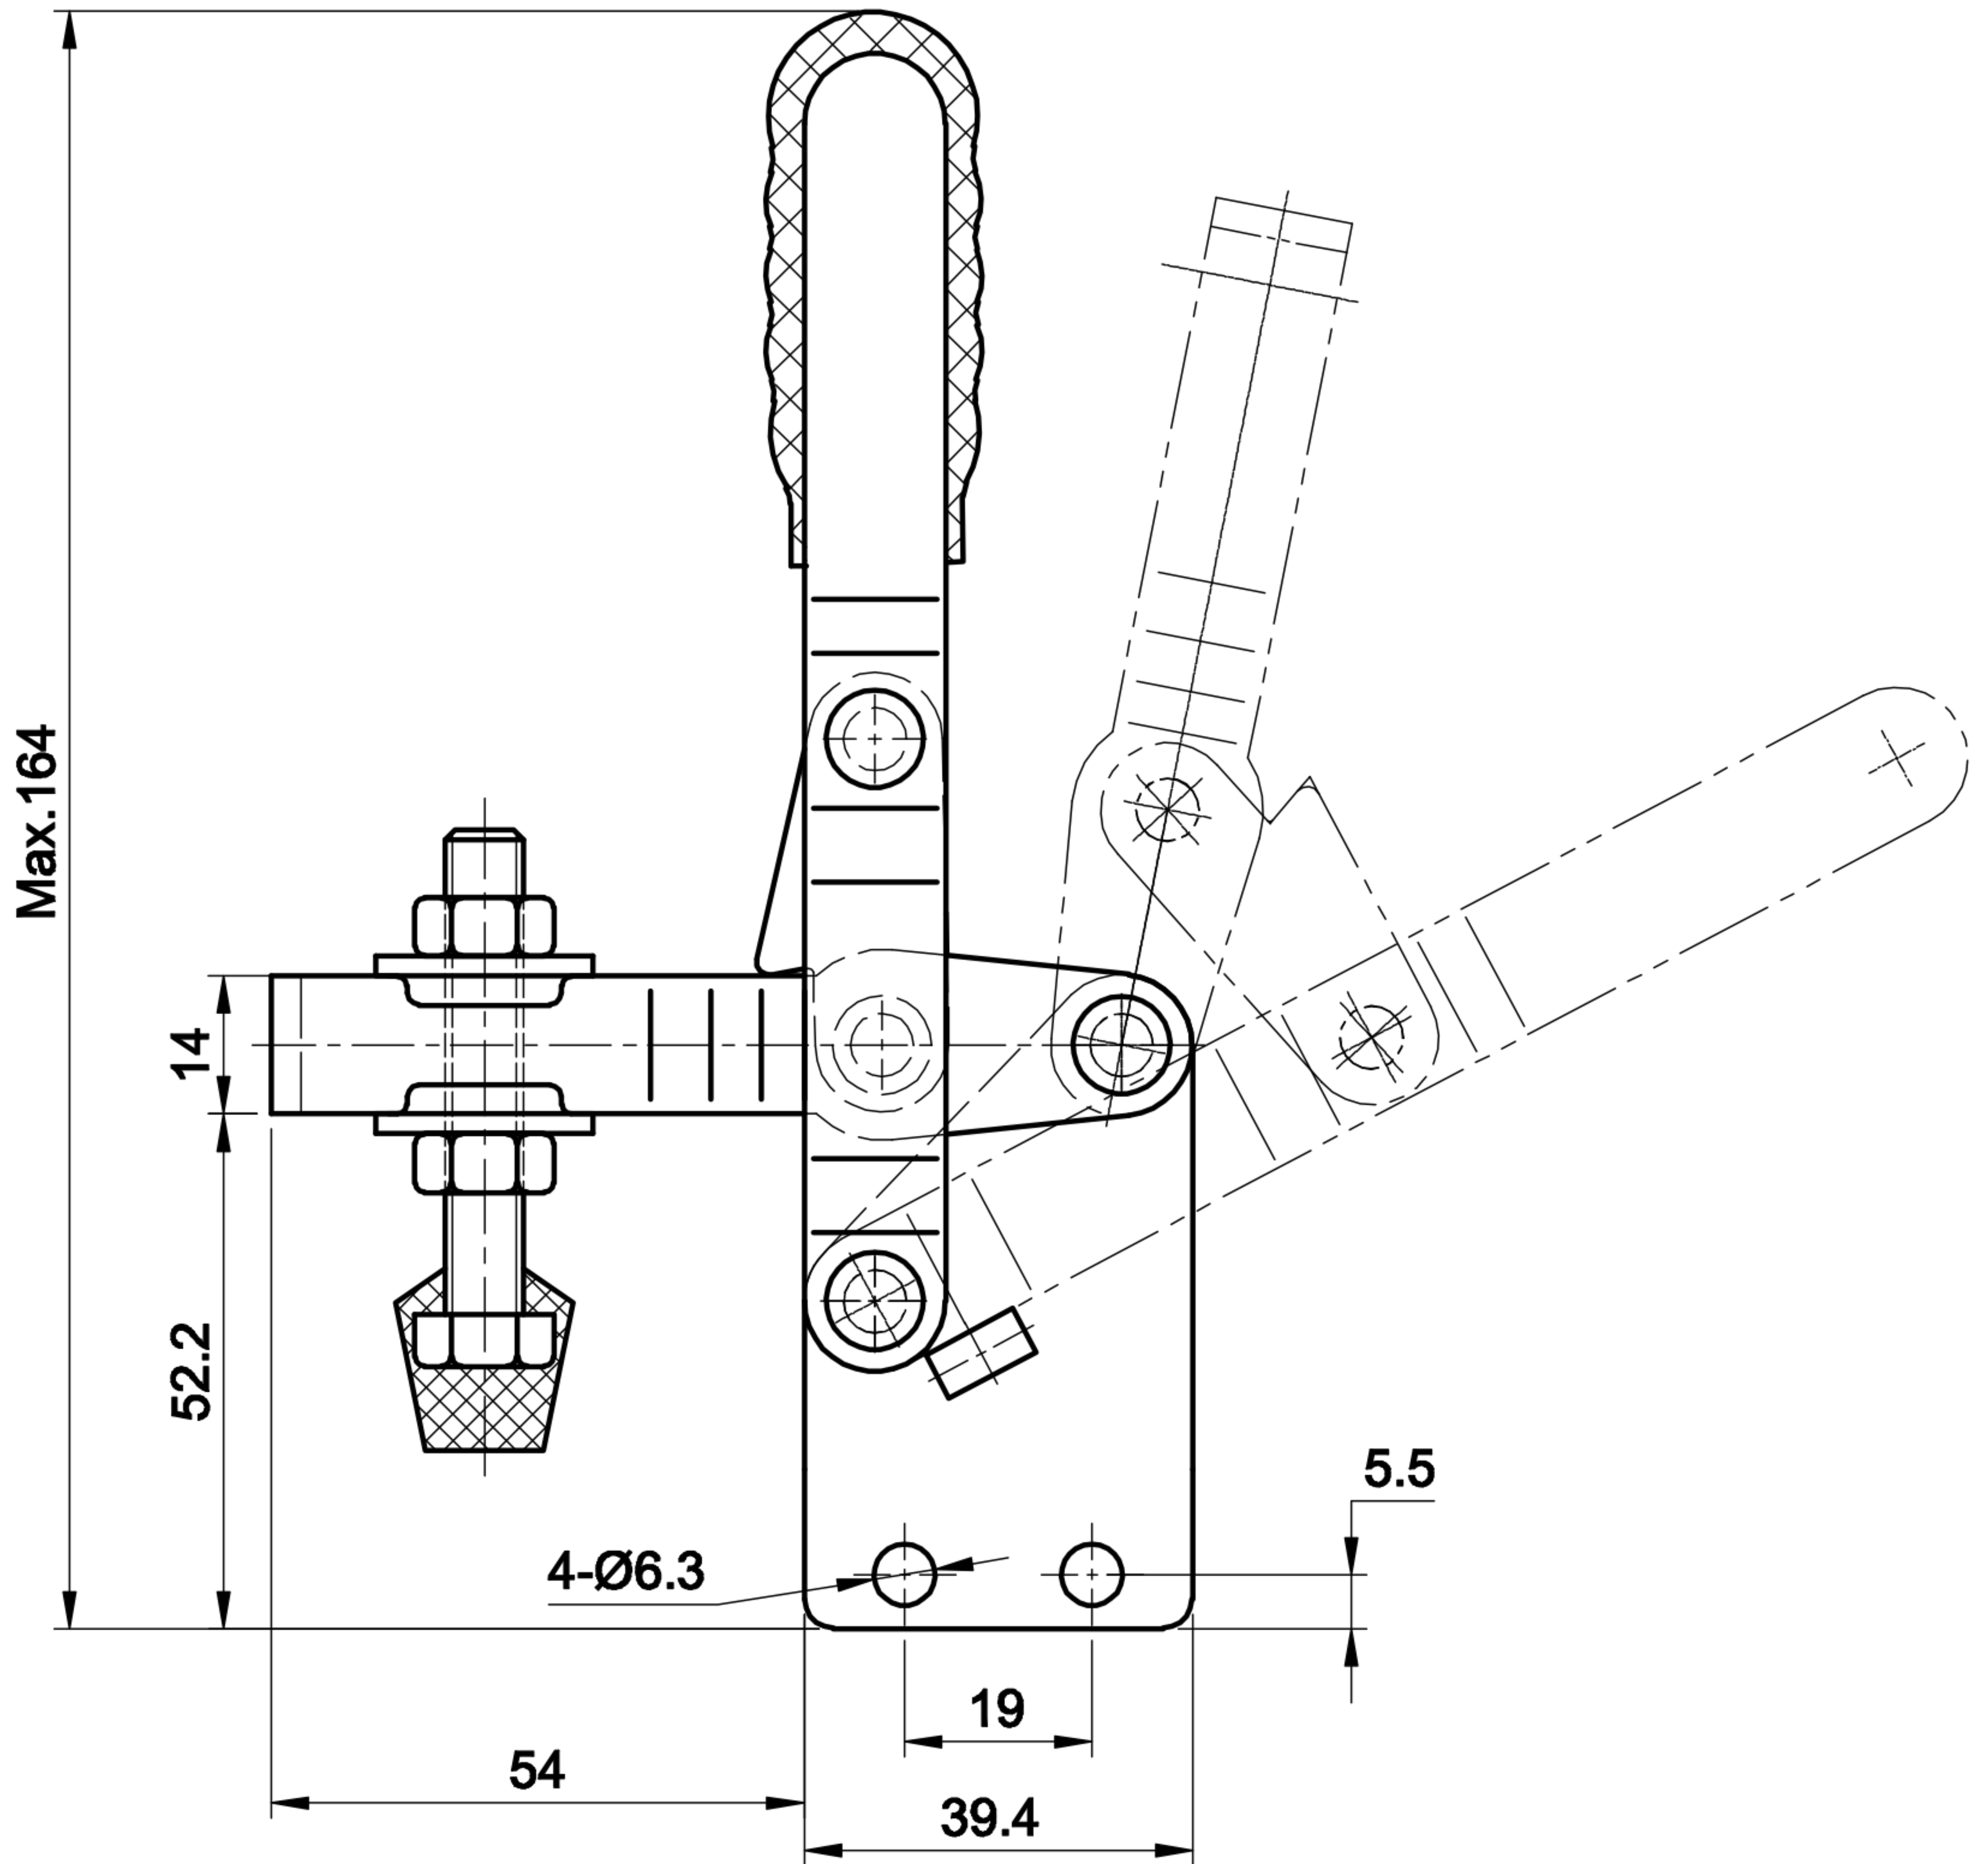

# DST-101-DI

BAR OPENS:100°

HANDLE OPENS:60°

SPINDLE SUPPLIED:CH-FC-56212