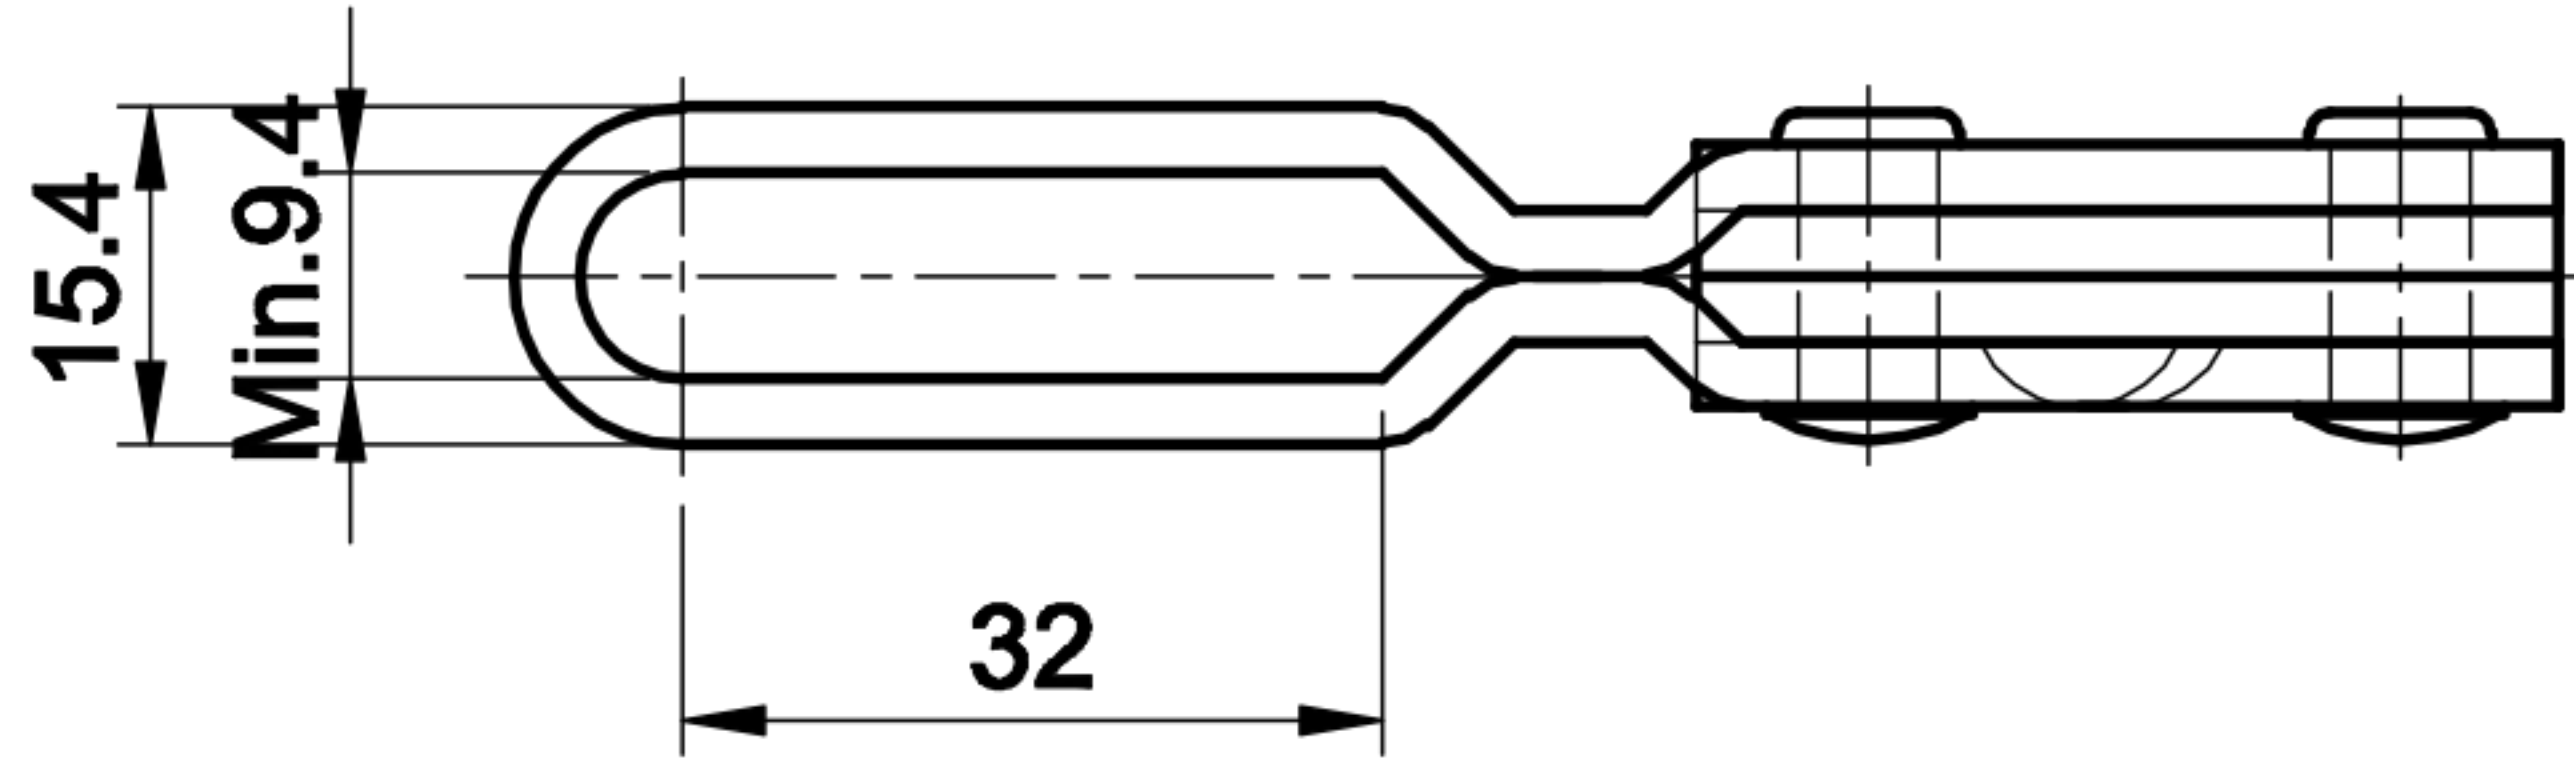

# DST-101-DI

BAR OPENS:100°

HANDLE OPENS:60°

SPINDLE SUPPLIED:CH-FC-56212