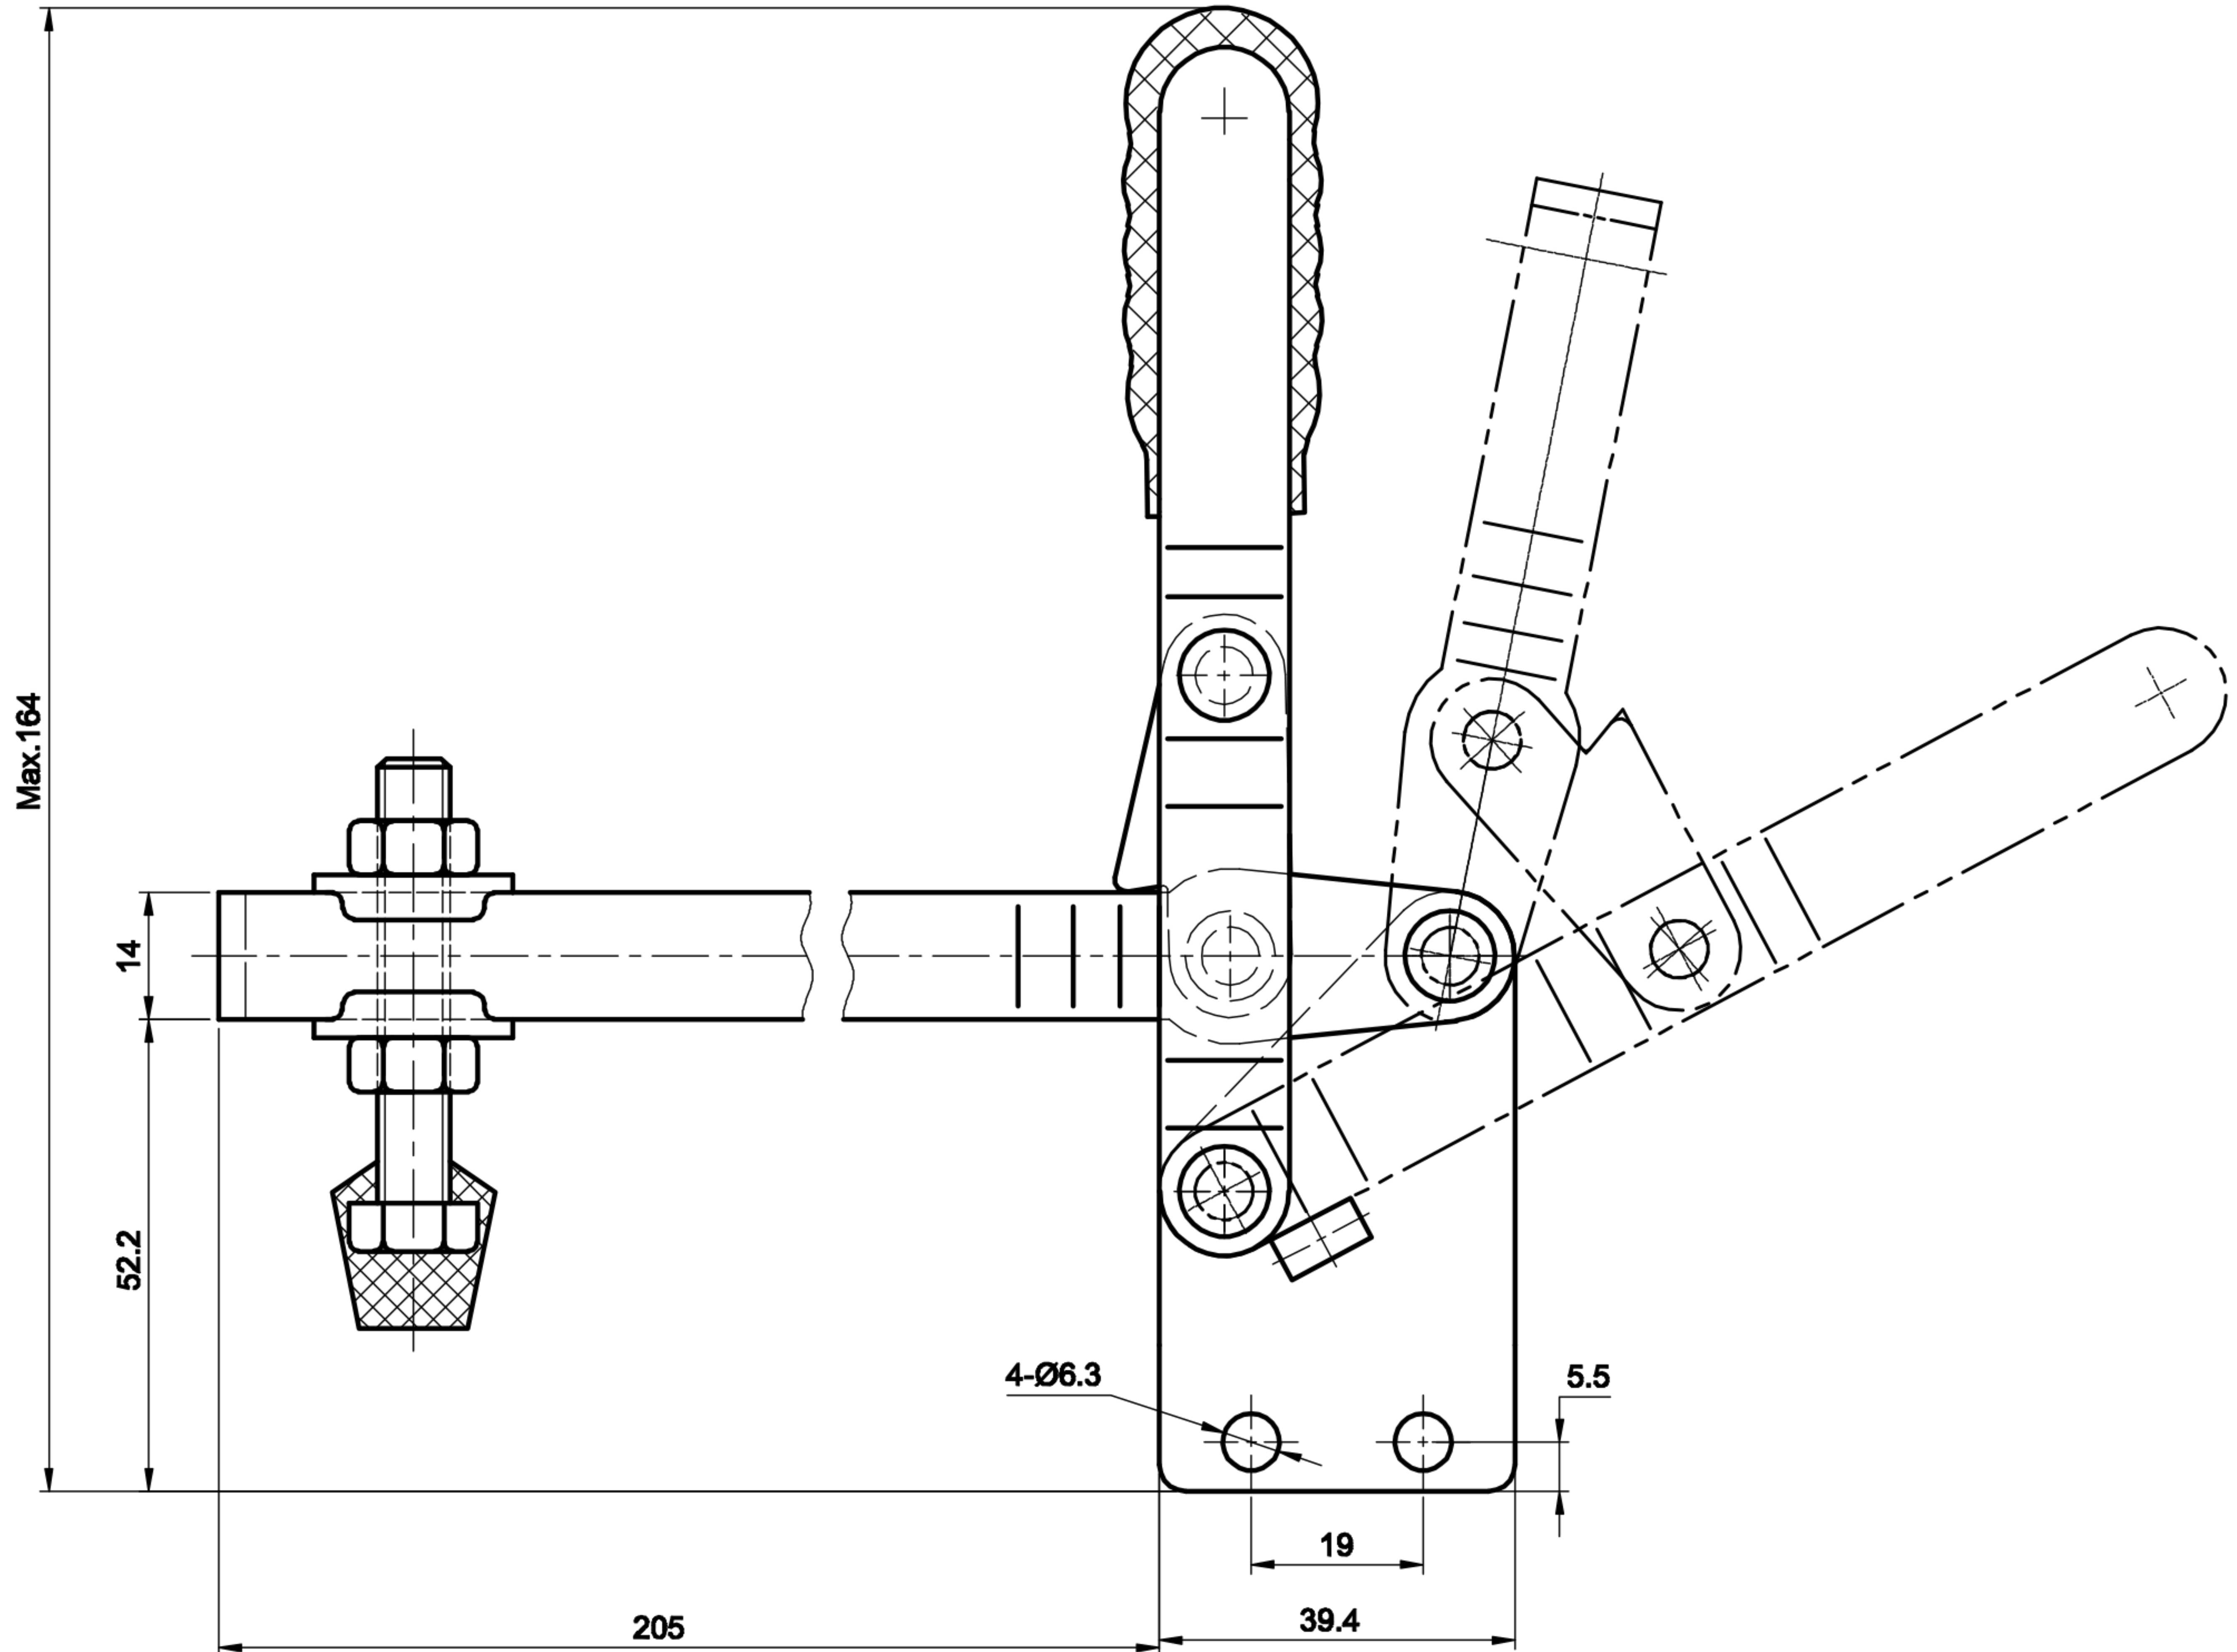

DST-101-EI-20

BAR OPENS:100°

HANDLE OPENS:60°

SPINDLE SUPPLIED:CH-FC-56212