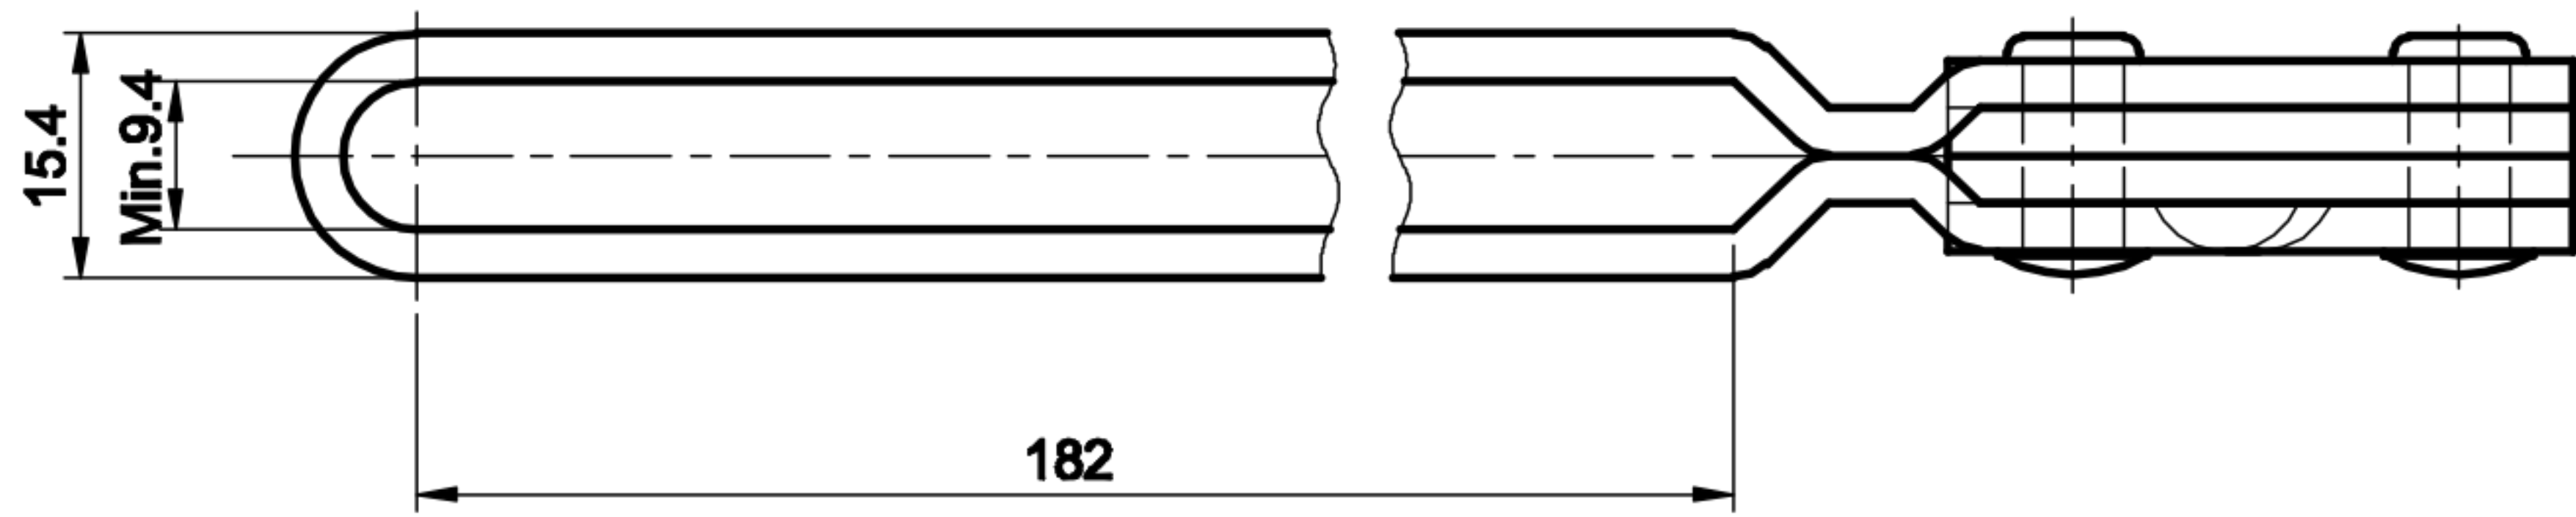

DST-101-EI-20

BAR OPENS:100°

HANDLE OPENS:60°

SPINDLE SUPPLIED:CH-FC-56212