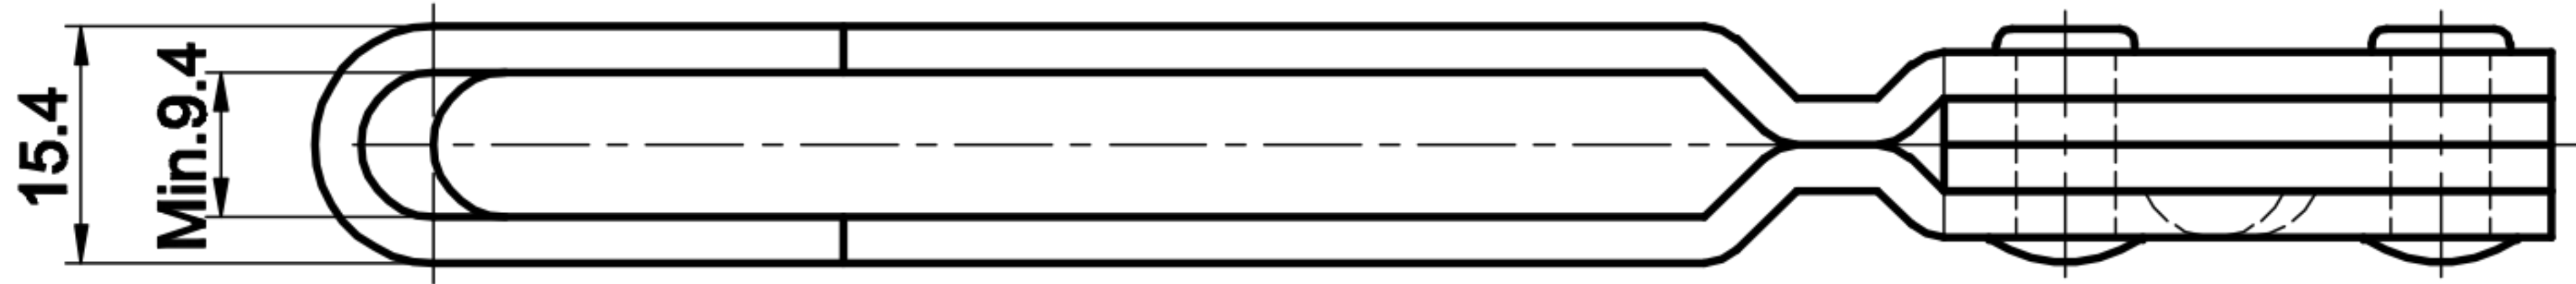

DST-101-EIU

BAR OPENS:100°

HANDLE OPENS:60°

SPINDLE SUPPLIED:CH-FC-56212