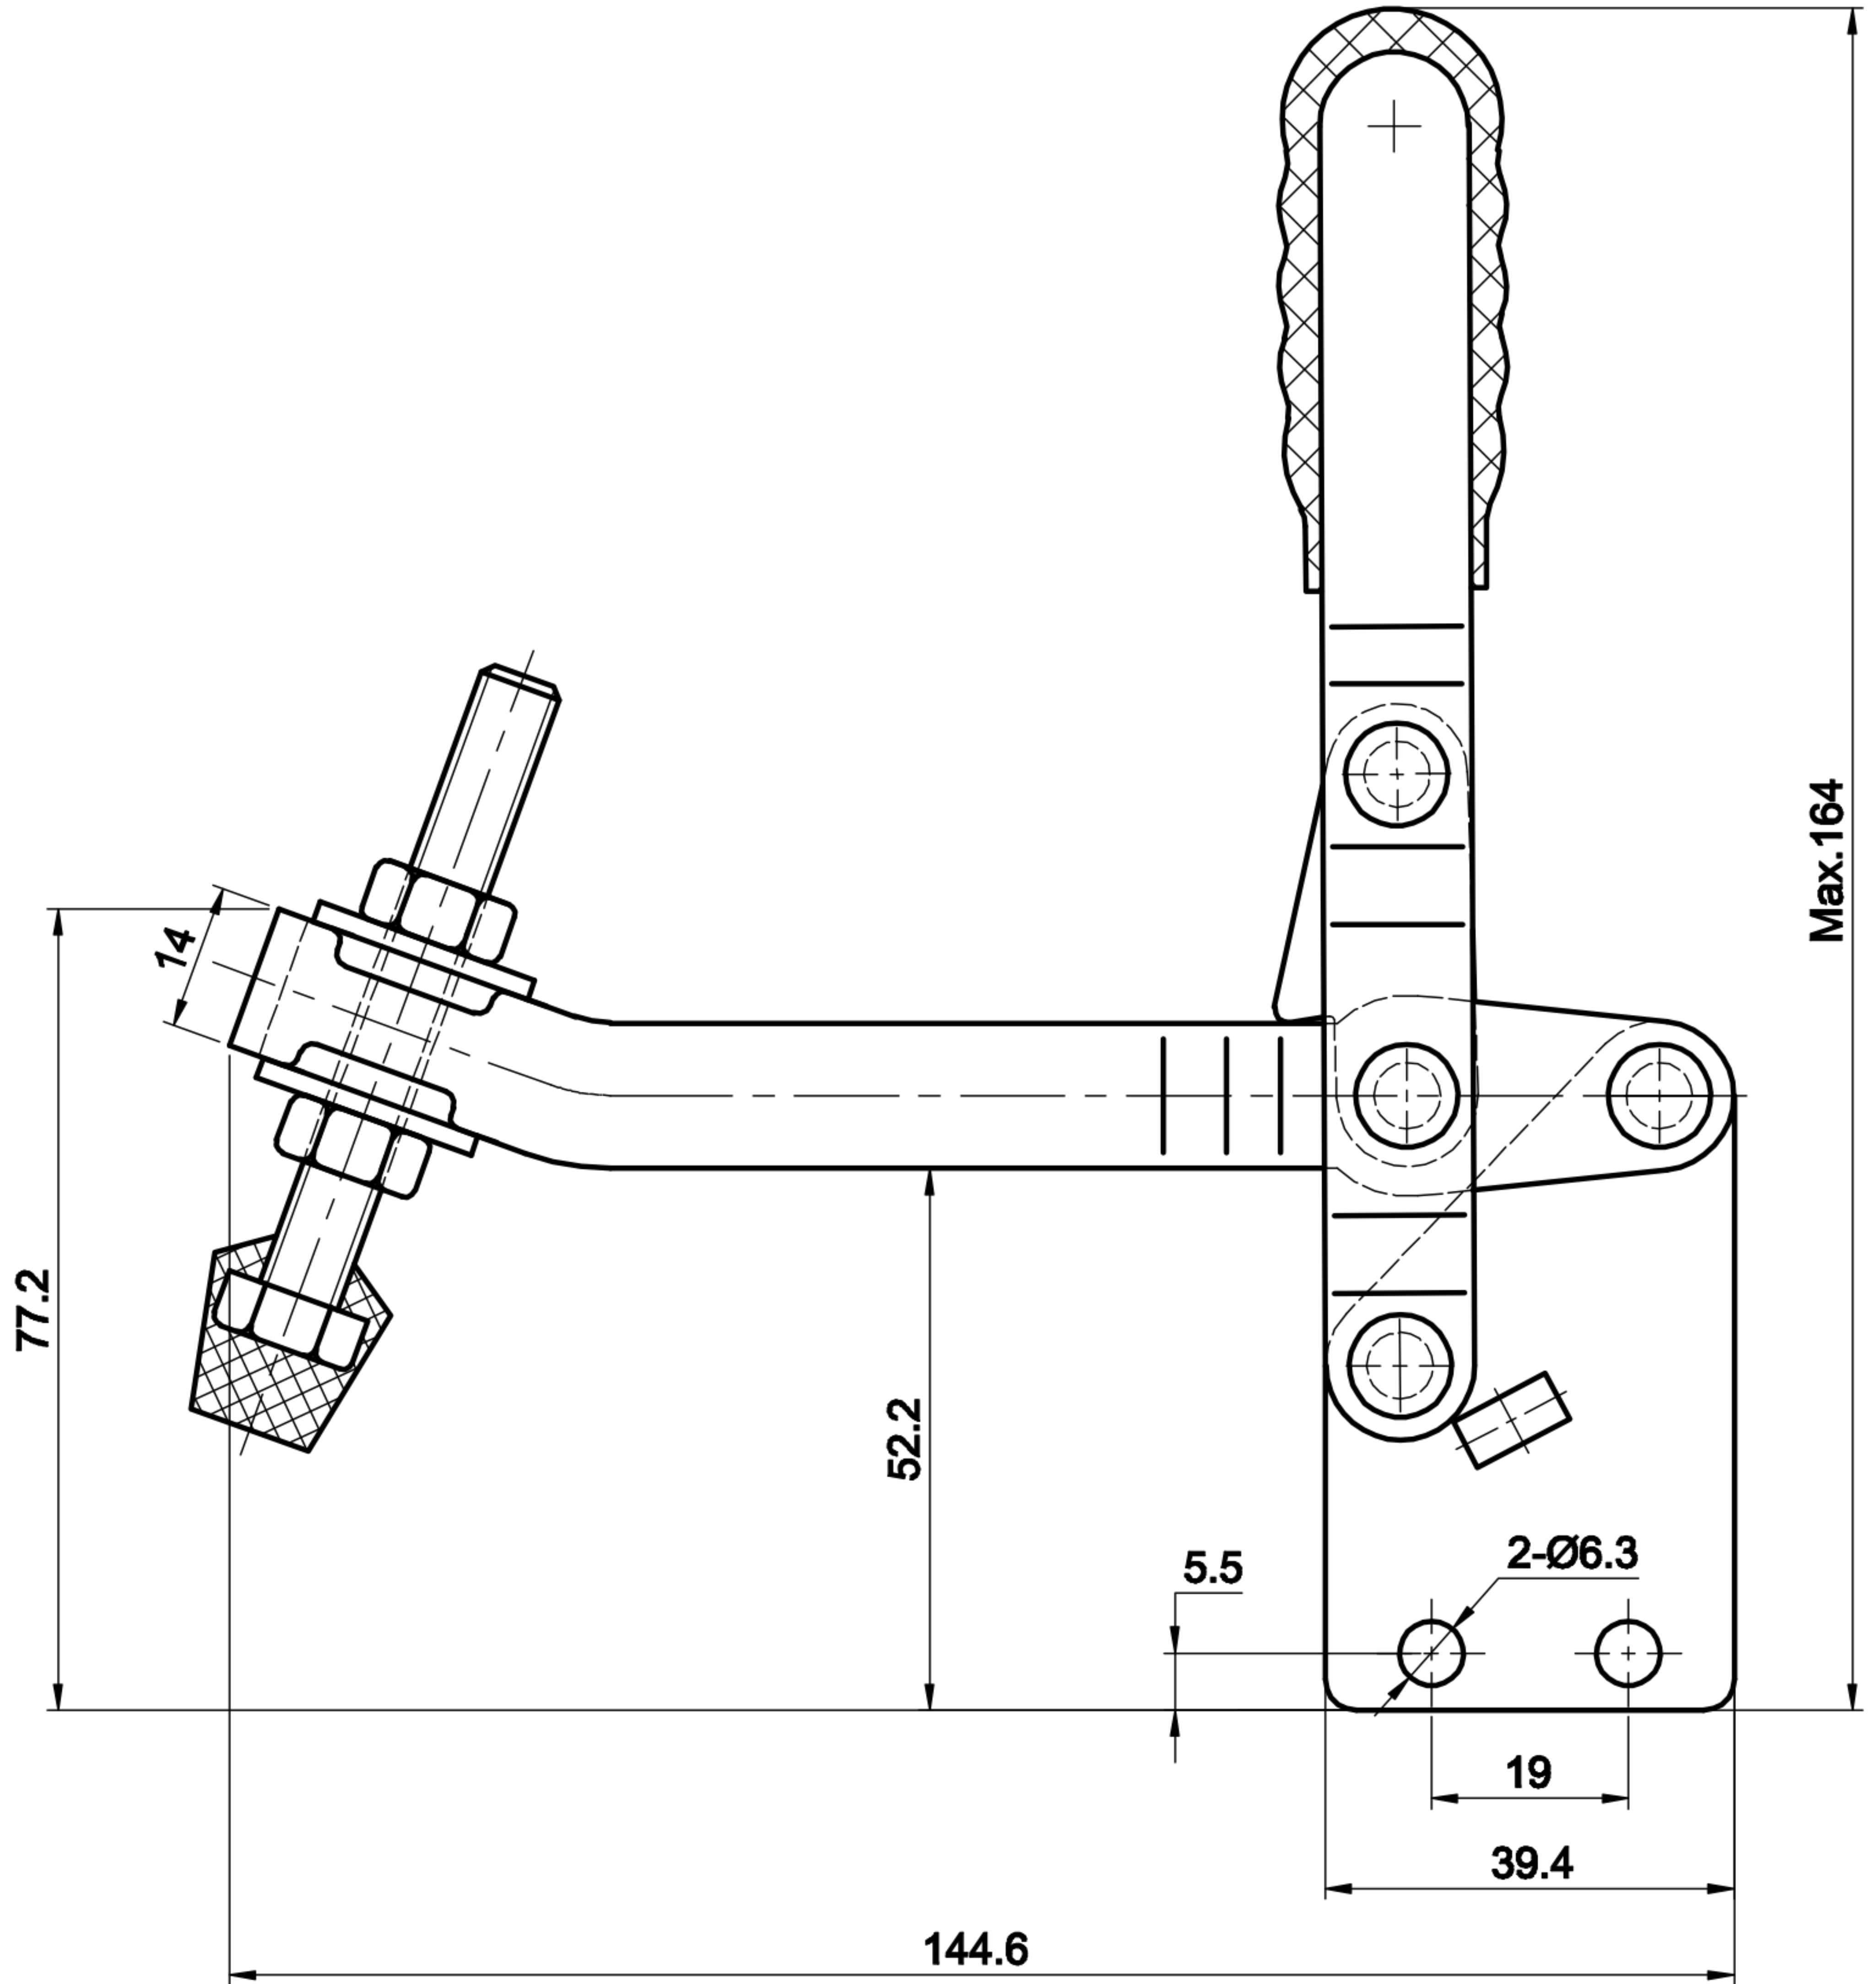

DST-101-EIU

BAR OPENS:100°

HANDLE OPENS:60°

SPINDLE SUPPLIED:CH-FC-56212