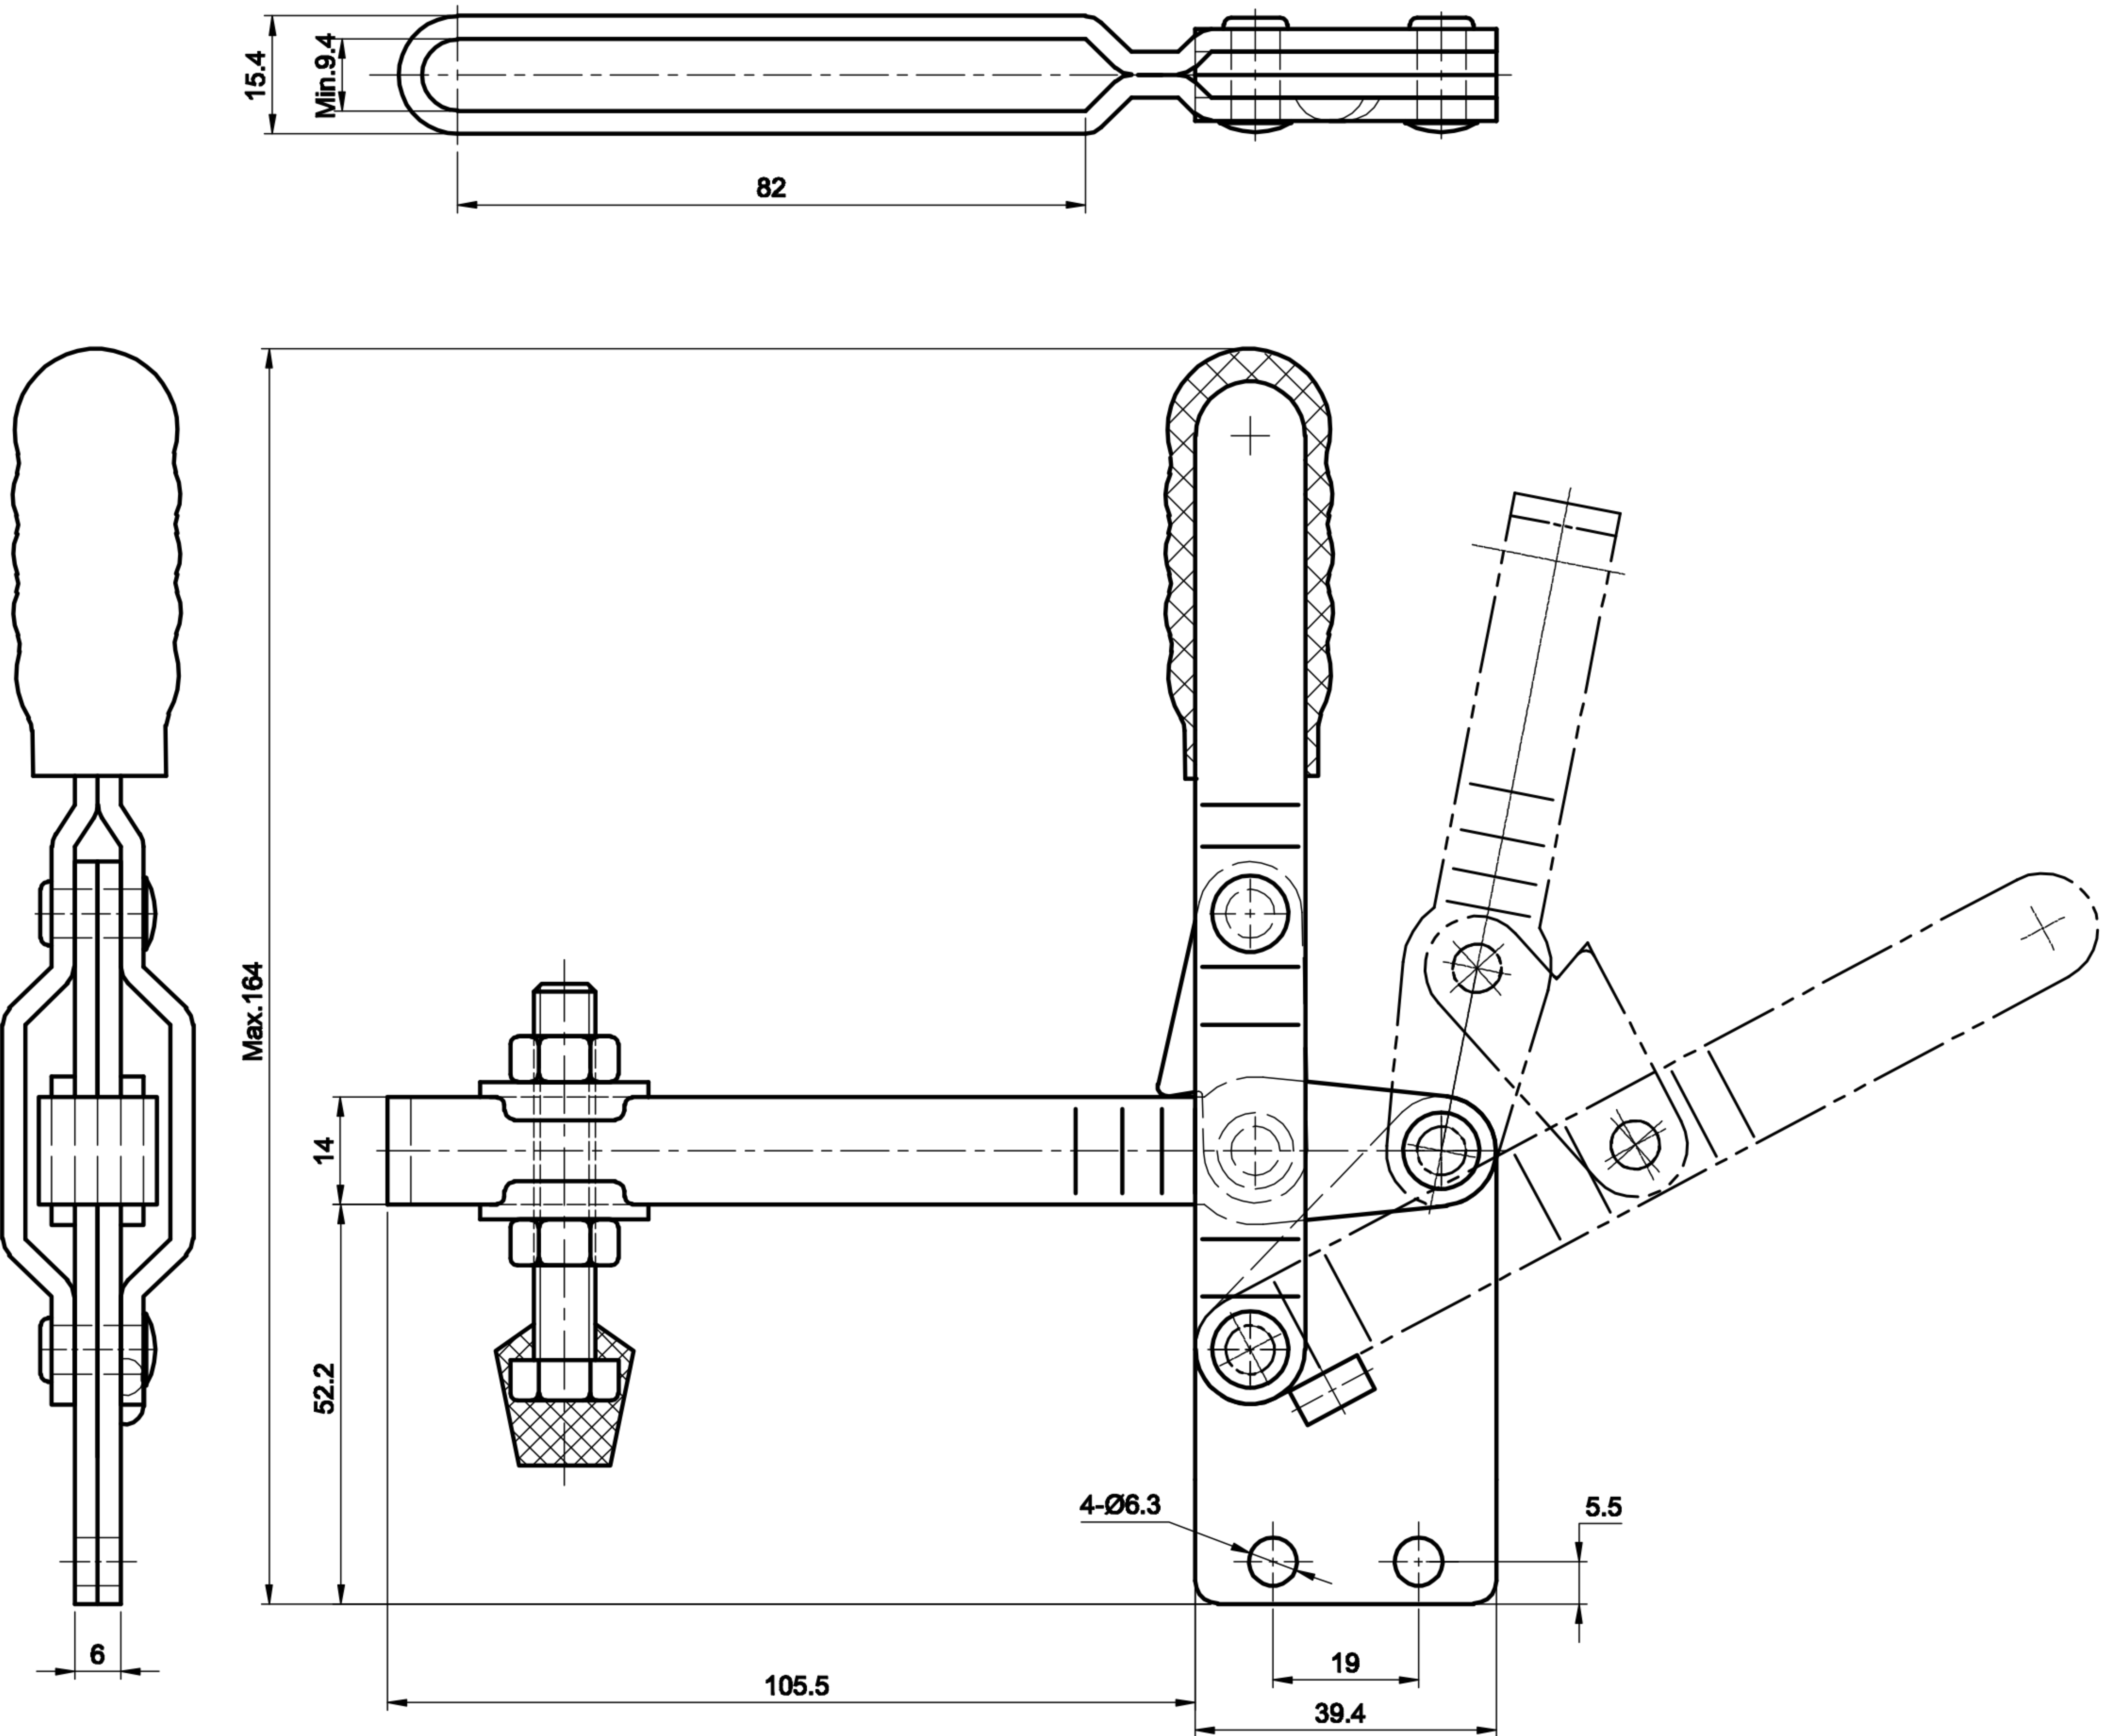

DST-101-EI

BAR OPENS:100°
HANDLE OPENS:60°
SPINDLE SUPPLIED:CH-FC-56212