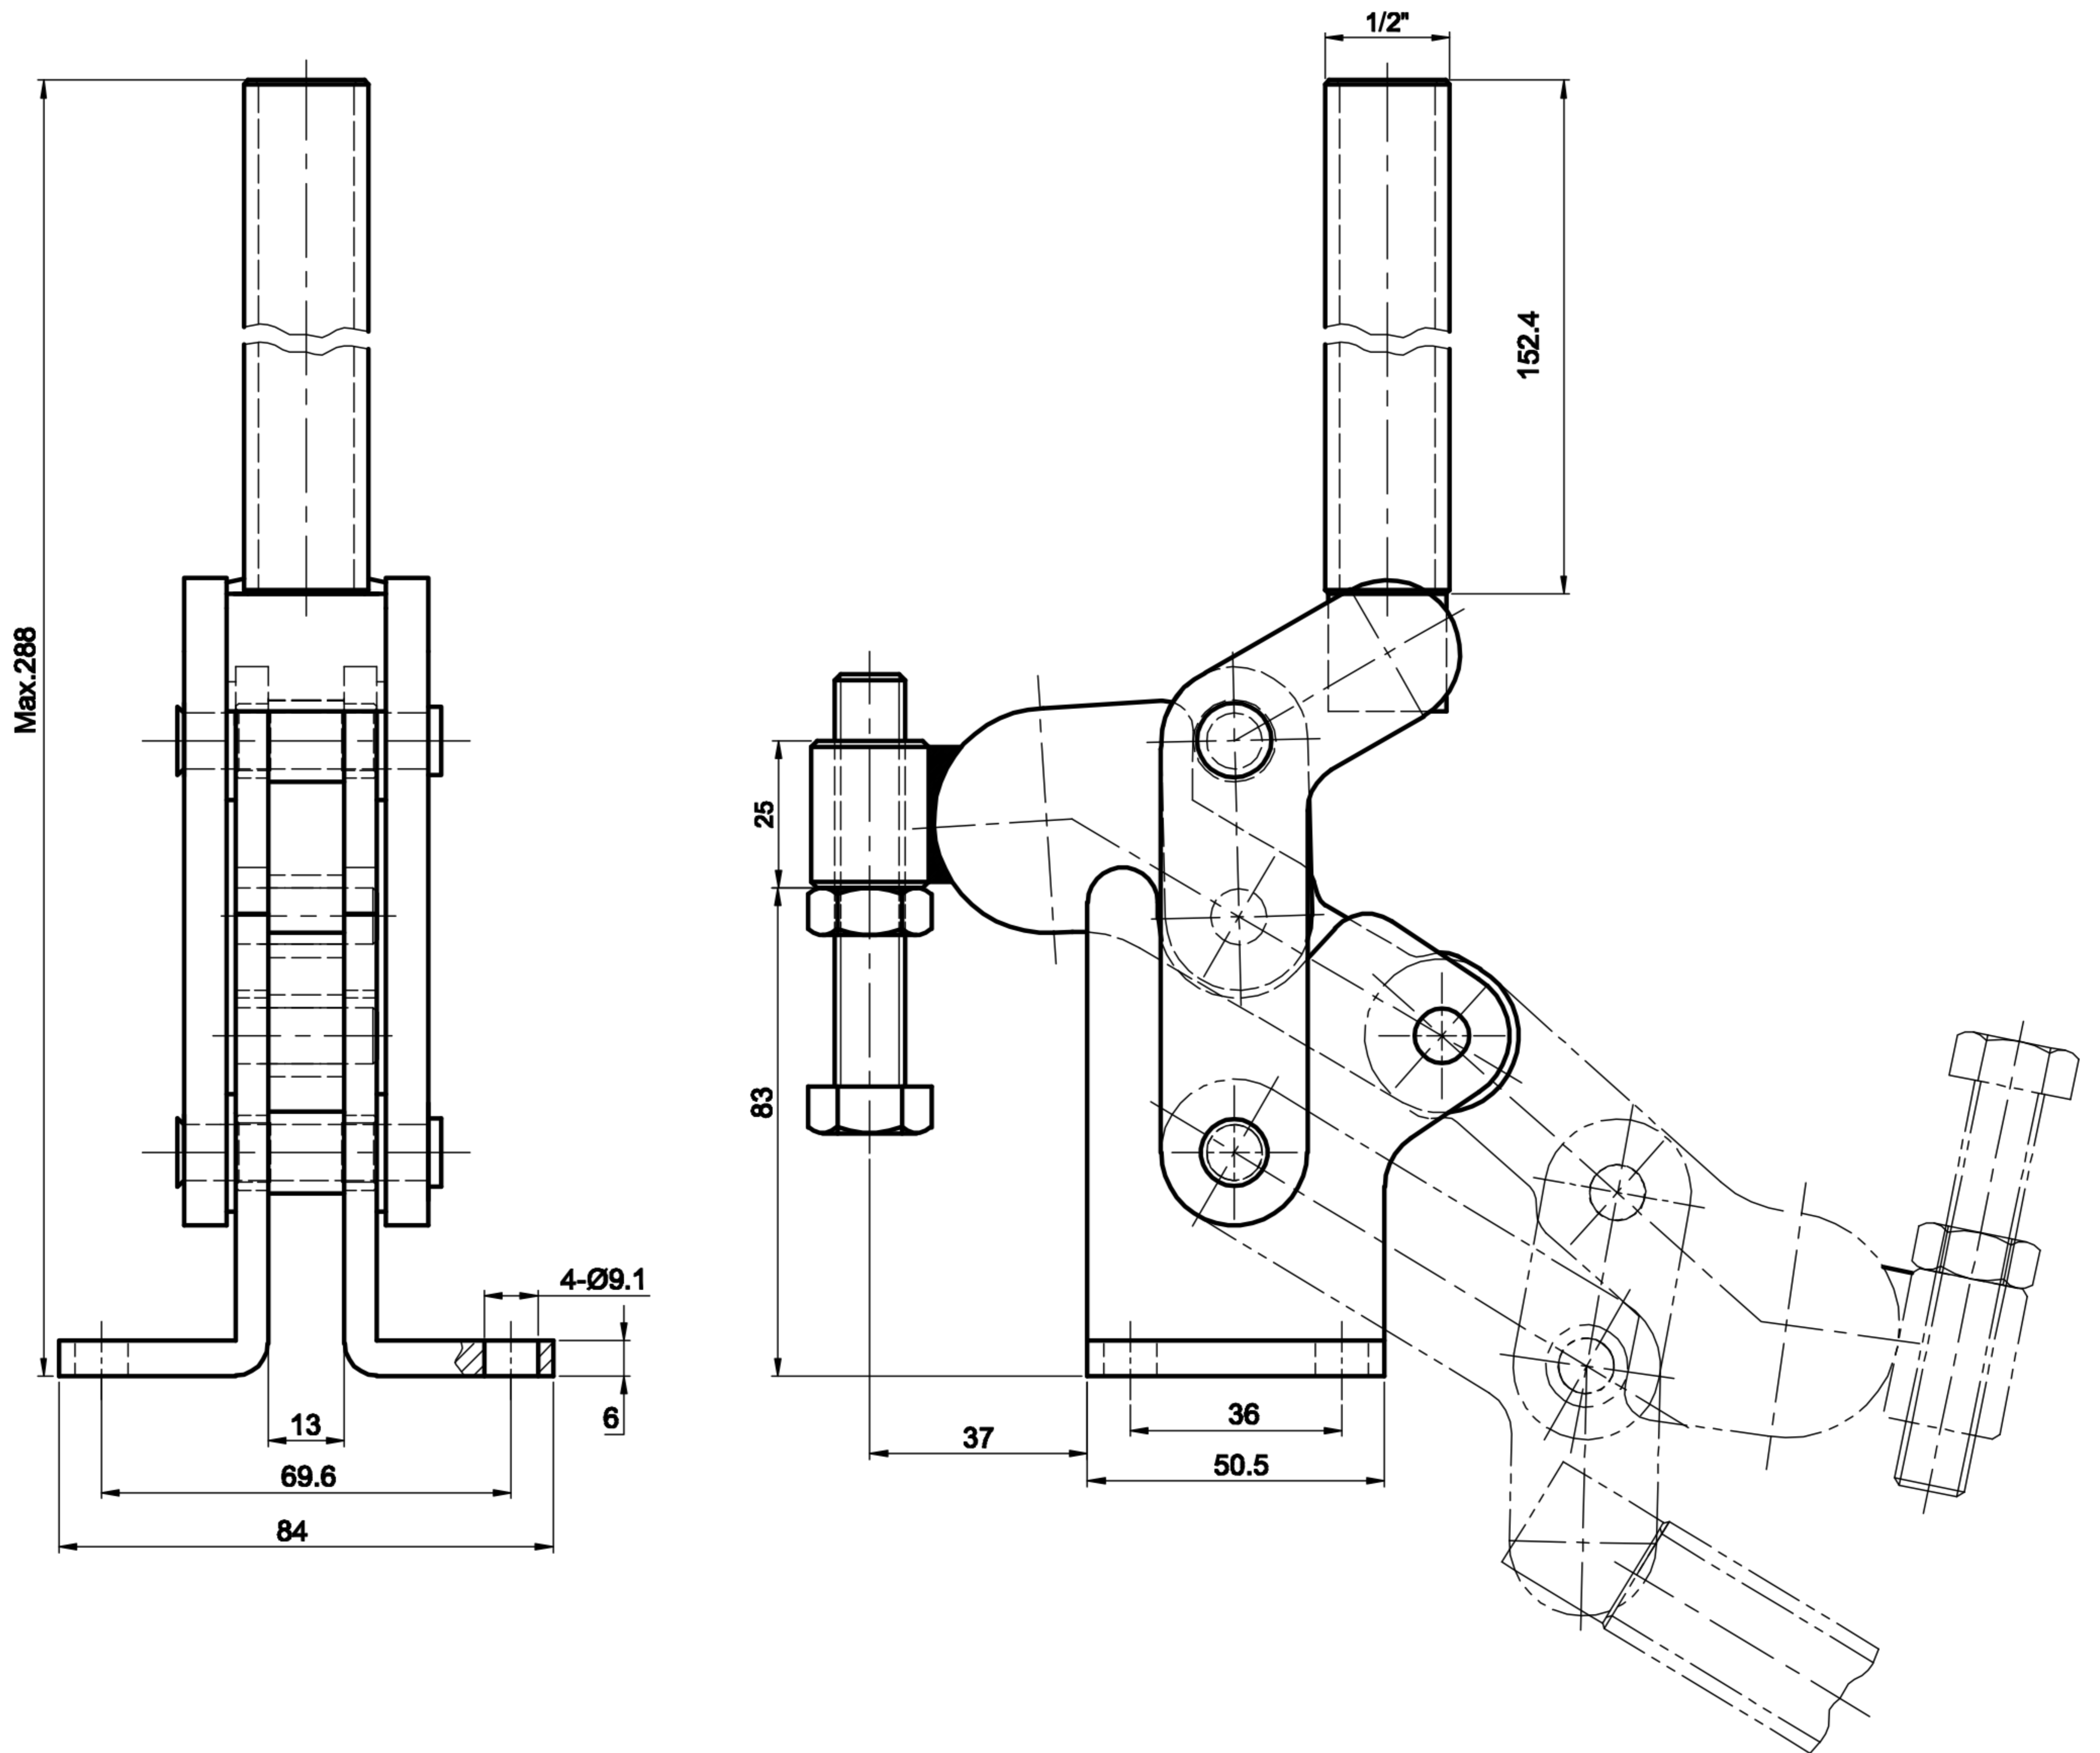

DST-101-KF

BAR OPENS:190°
HANDLE OPENS:120°
SPINDLE SUPPLIED:CH-SA-128017