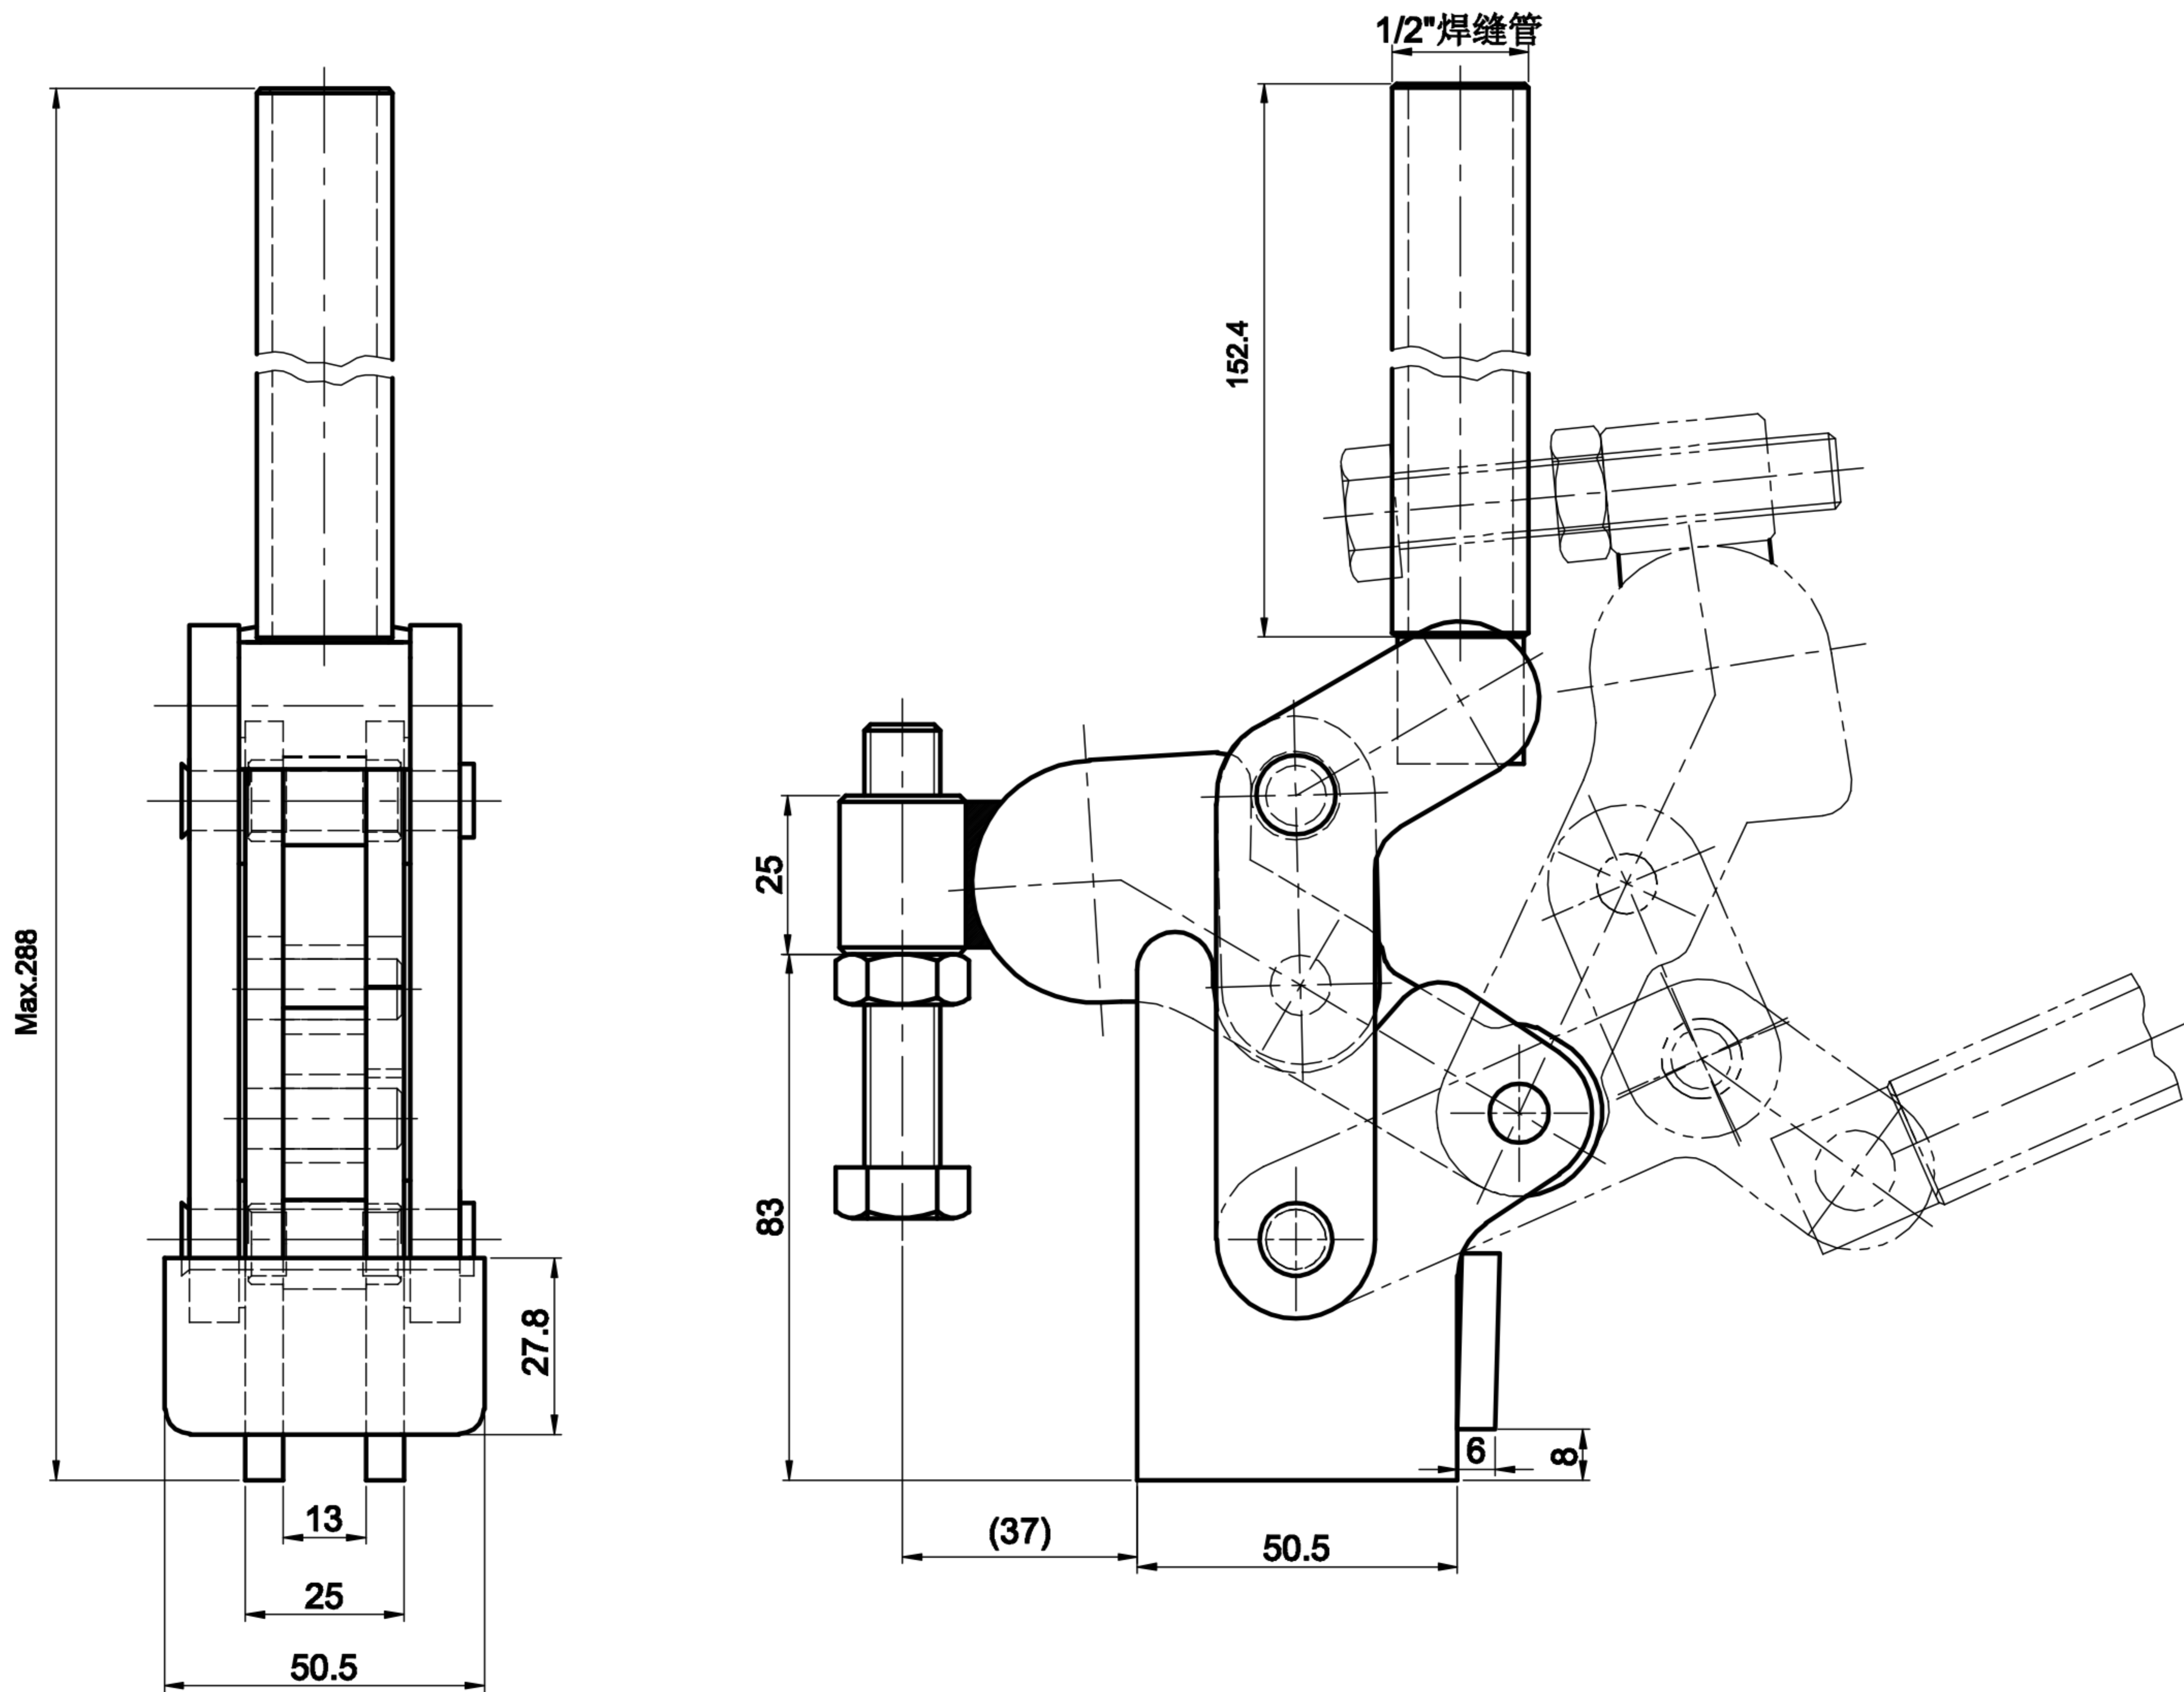

DST-101-KS

BAR OPENS:85°

HANDLE OPENS:66°

SPINDLE SUPPLIED:CH-SA-128017