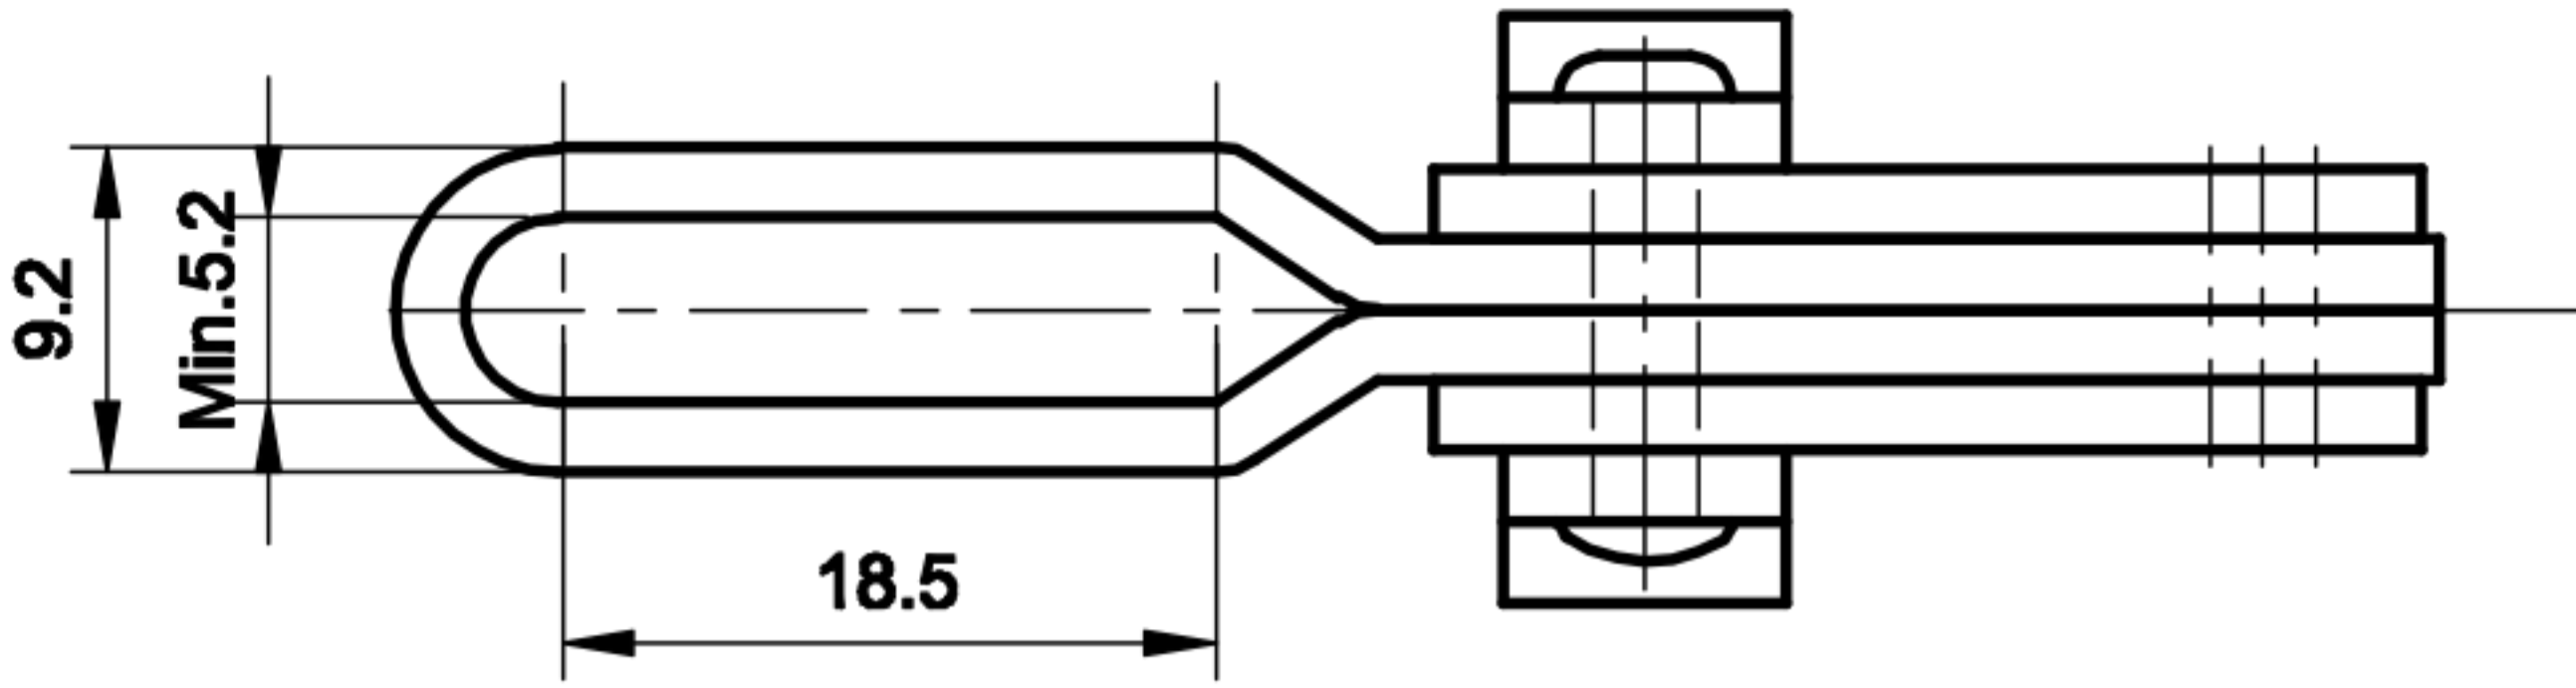

DST-10751-B

BAR OPENS: 130° ~ 195°

HANDLE OPENS: 90° ~ 125°

SPINDLE SUPPLIED: CH-SA-055008