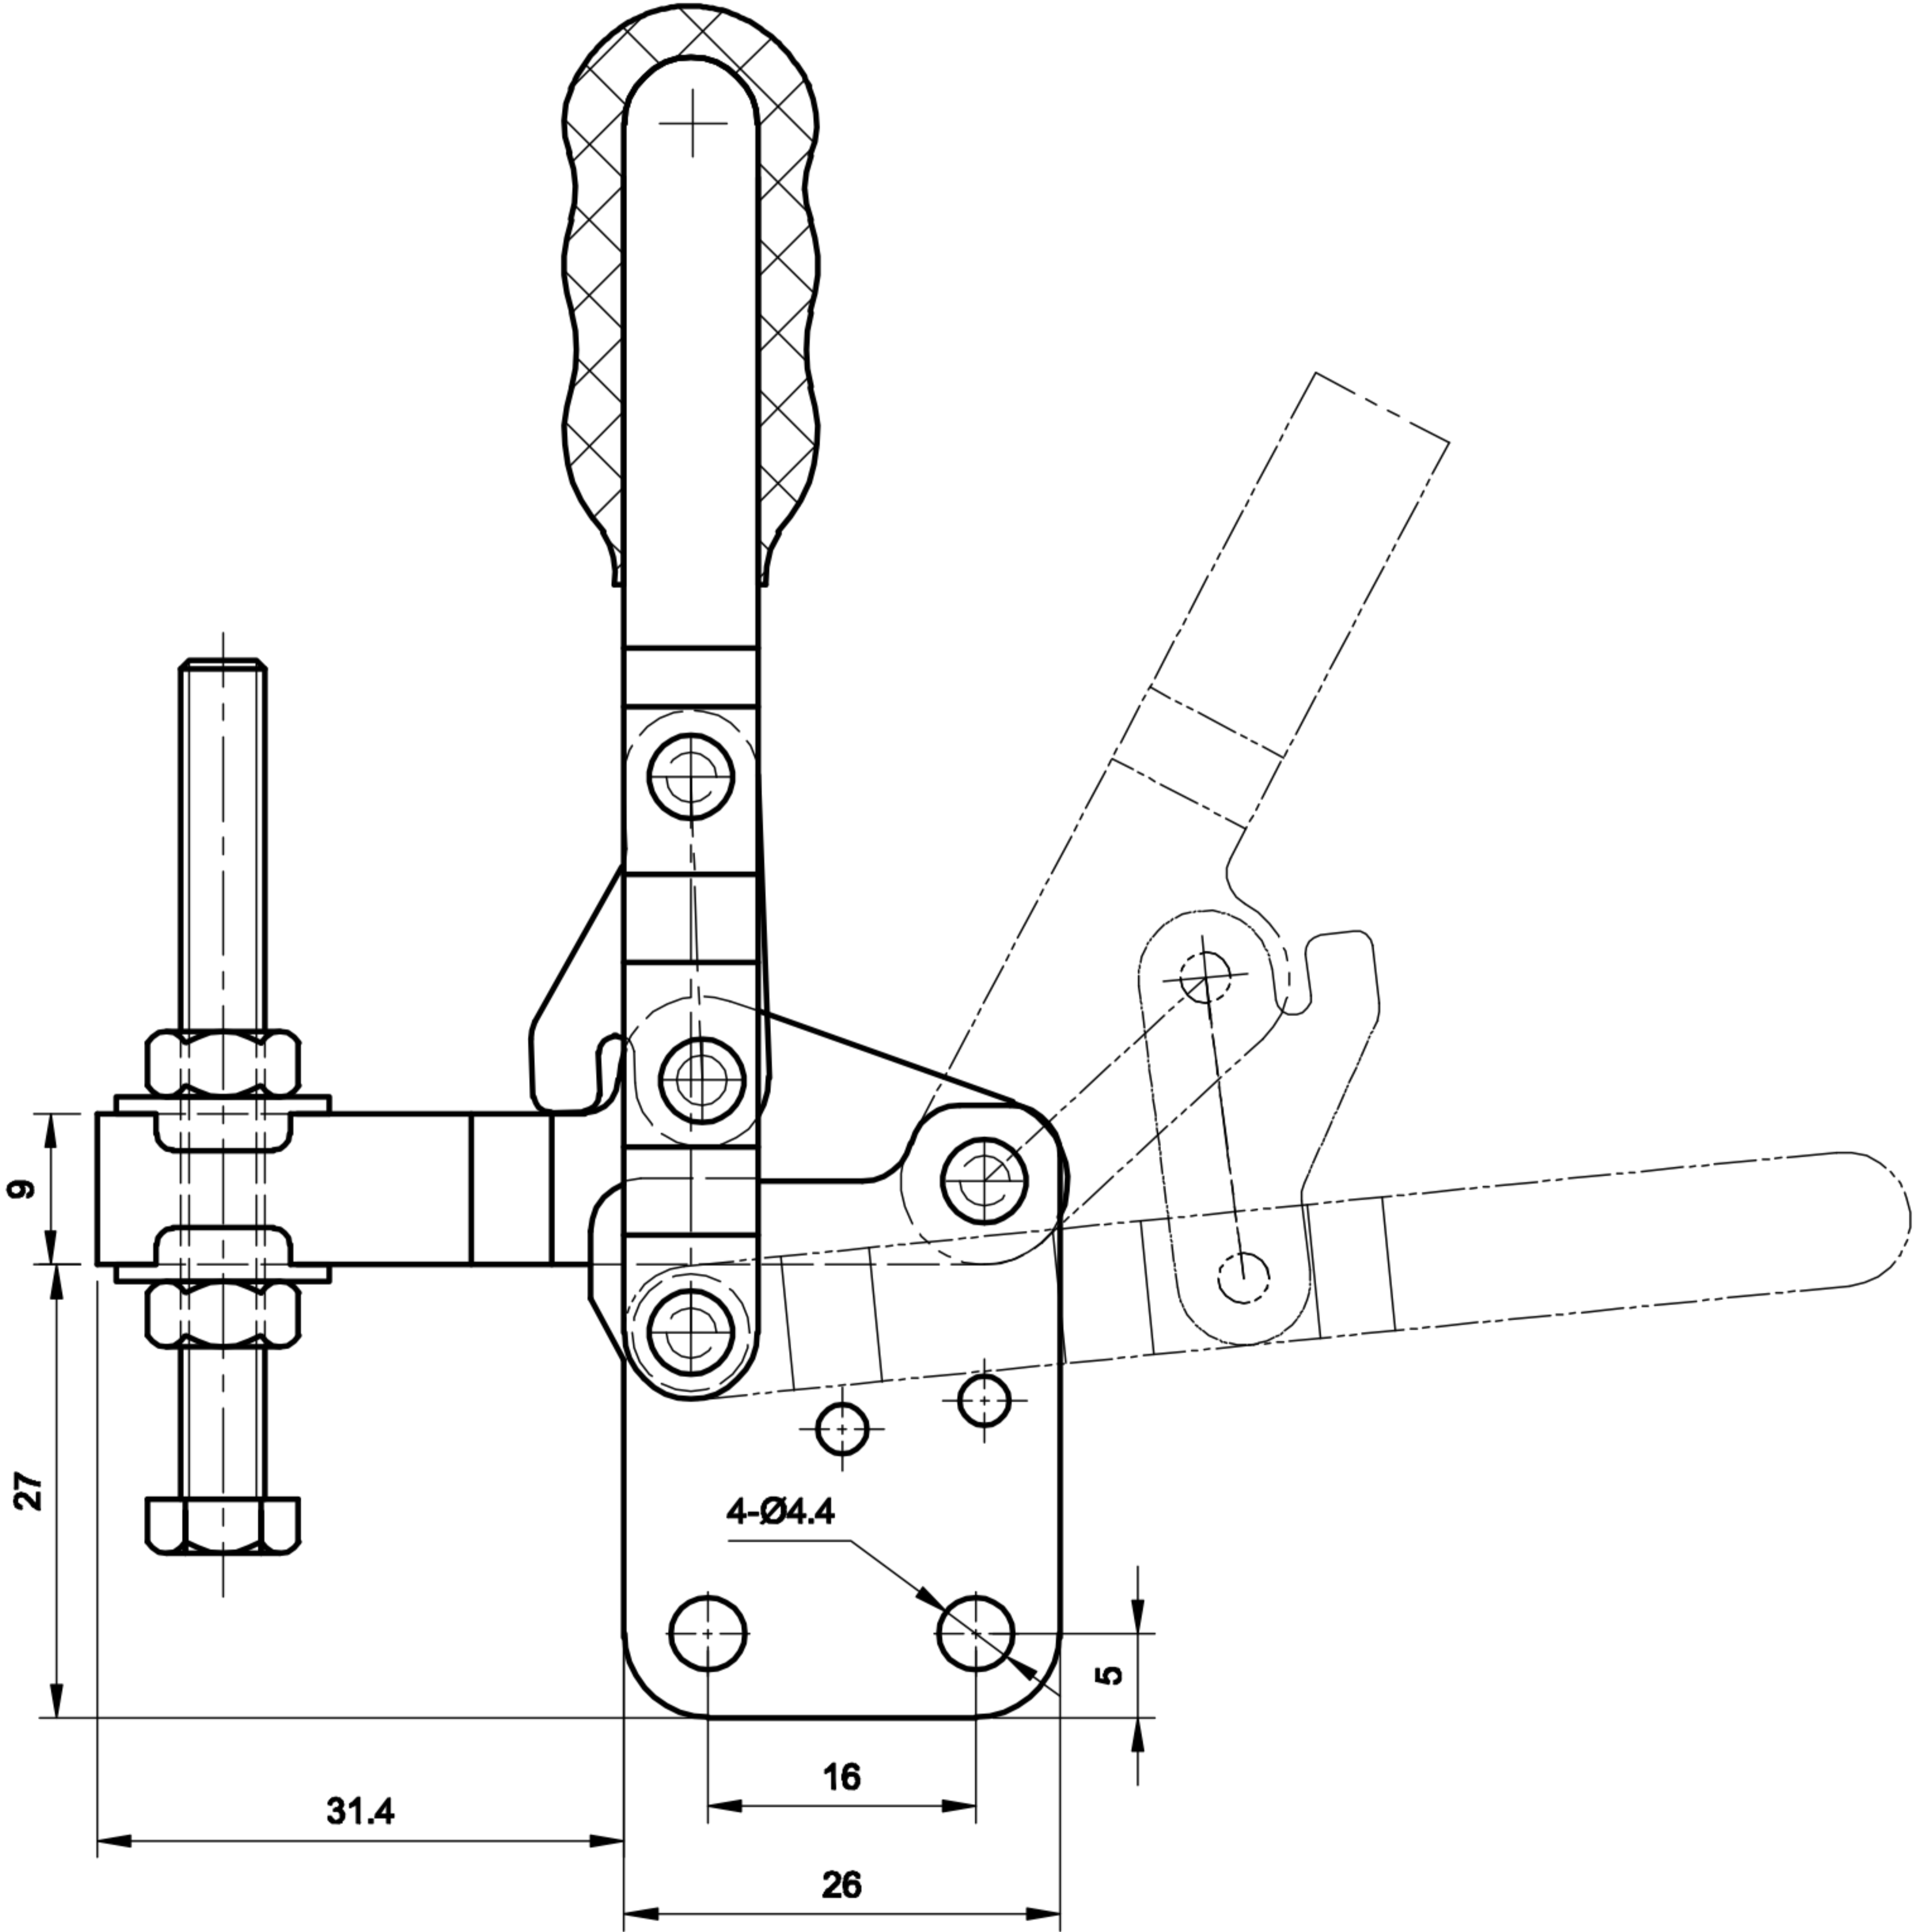

DST-10751-B

BAR OPENS: 130° ~ 195°

HANDLE OPENS: 90° ~ 125°

SPINDLE SUPPLIED: CH-SA-055008