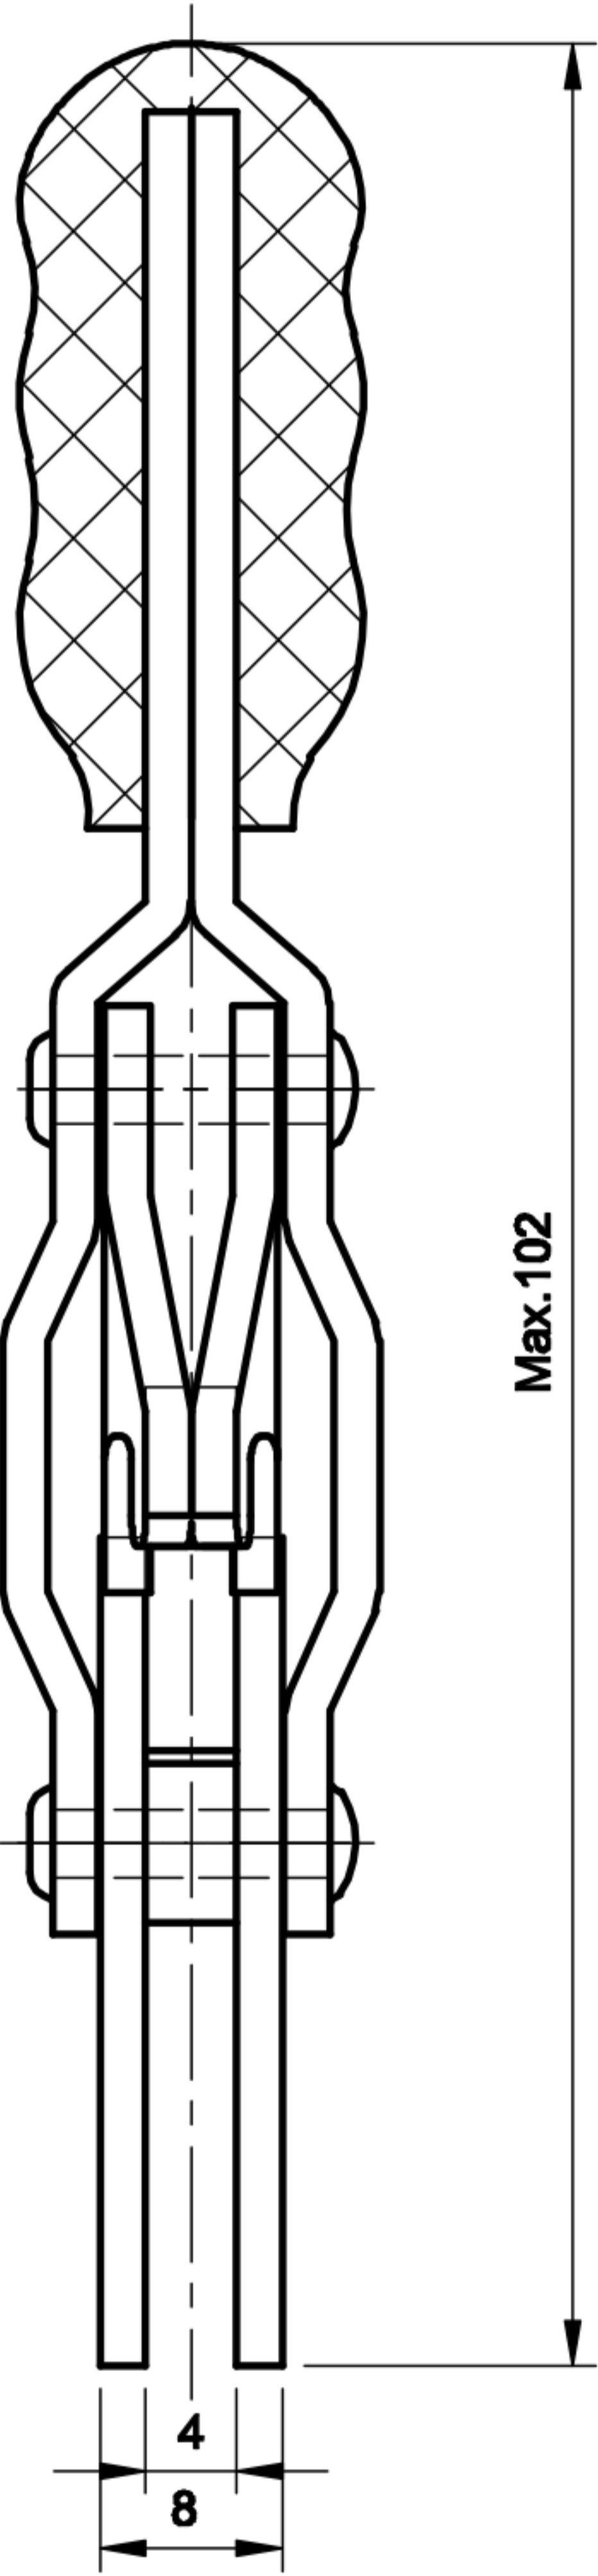

DST-10751-B

BAR OPENS: 130° ~ 195°

HANDLE OPENS: 90° ~ 125°

SPINDLE SUPPLIED: CH-SA-055008