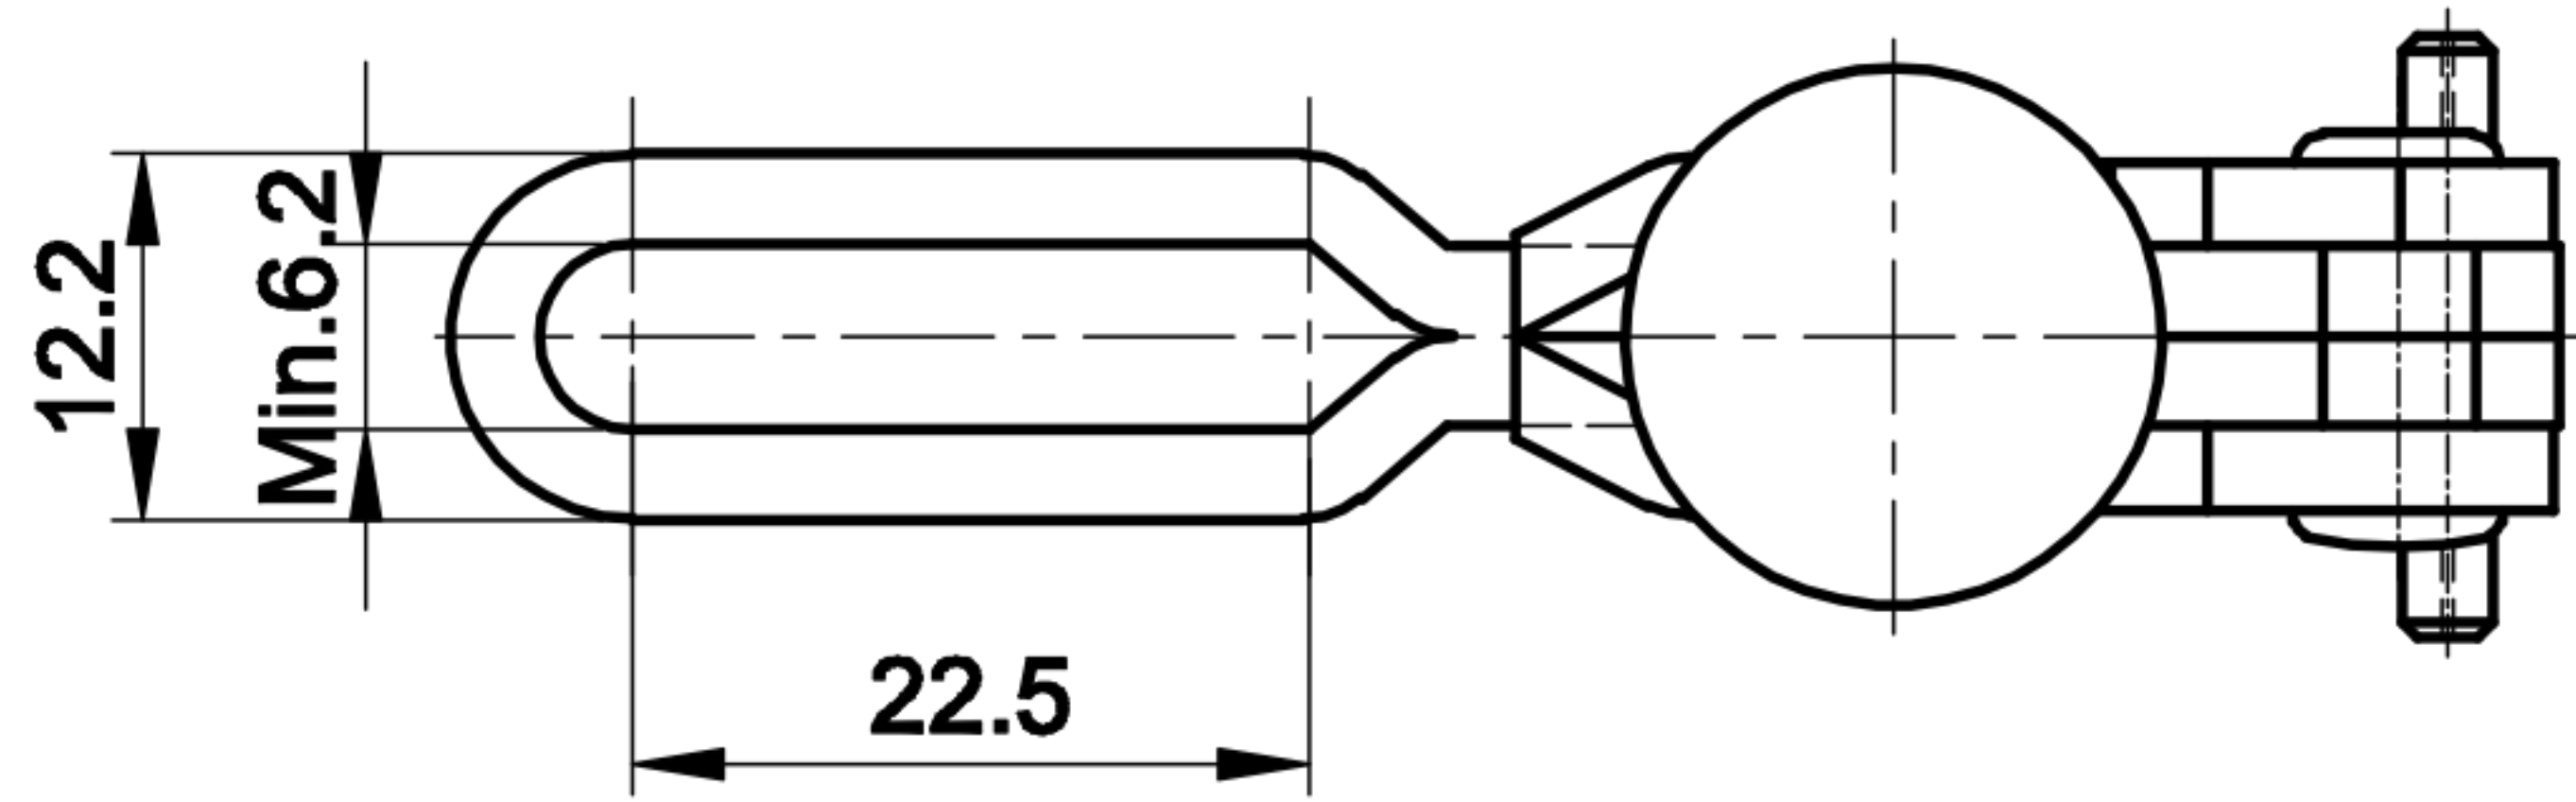

DST-11501-B

BAR OPENS: 95°~185°
HANDLE OPENS: 75°~110°
SPINDLE SUPPLIED: CH-SA-065010