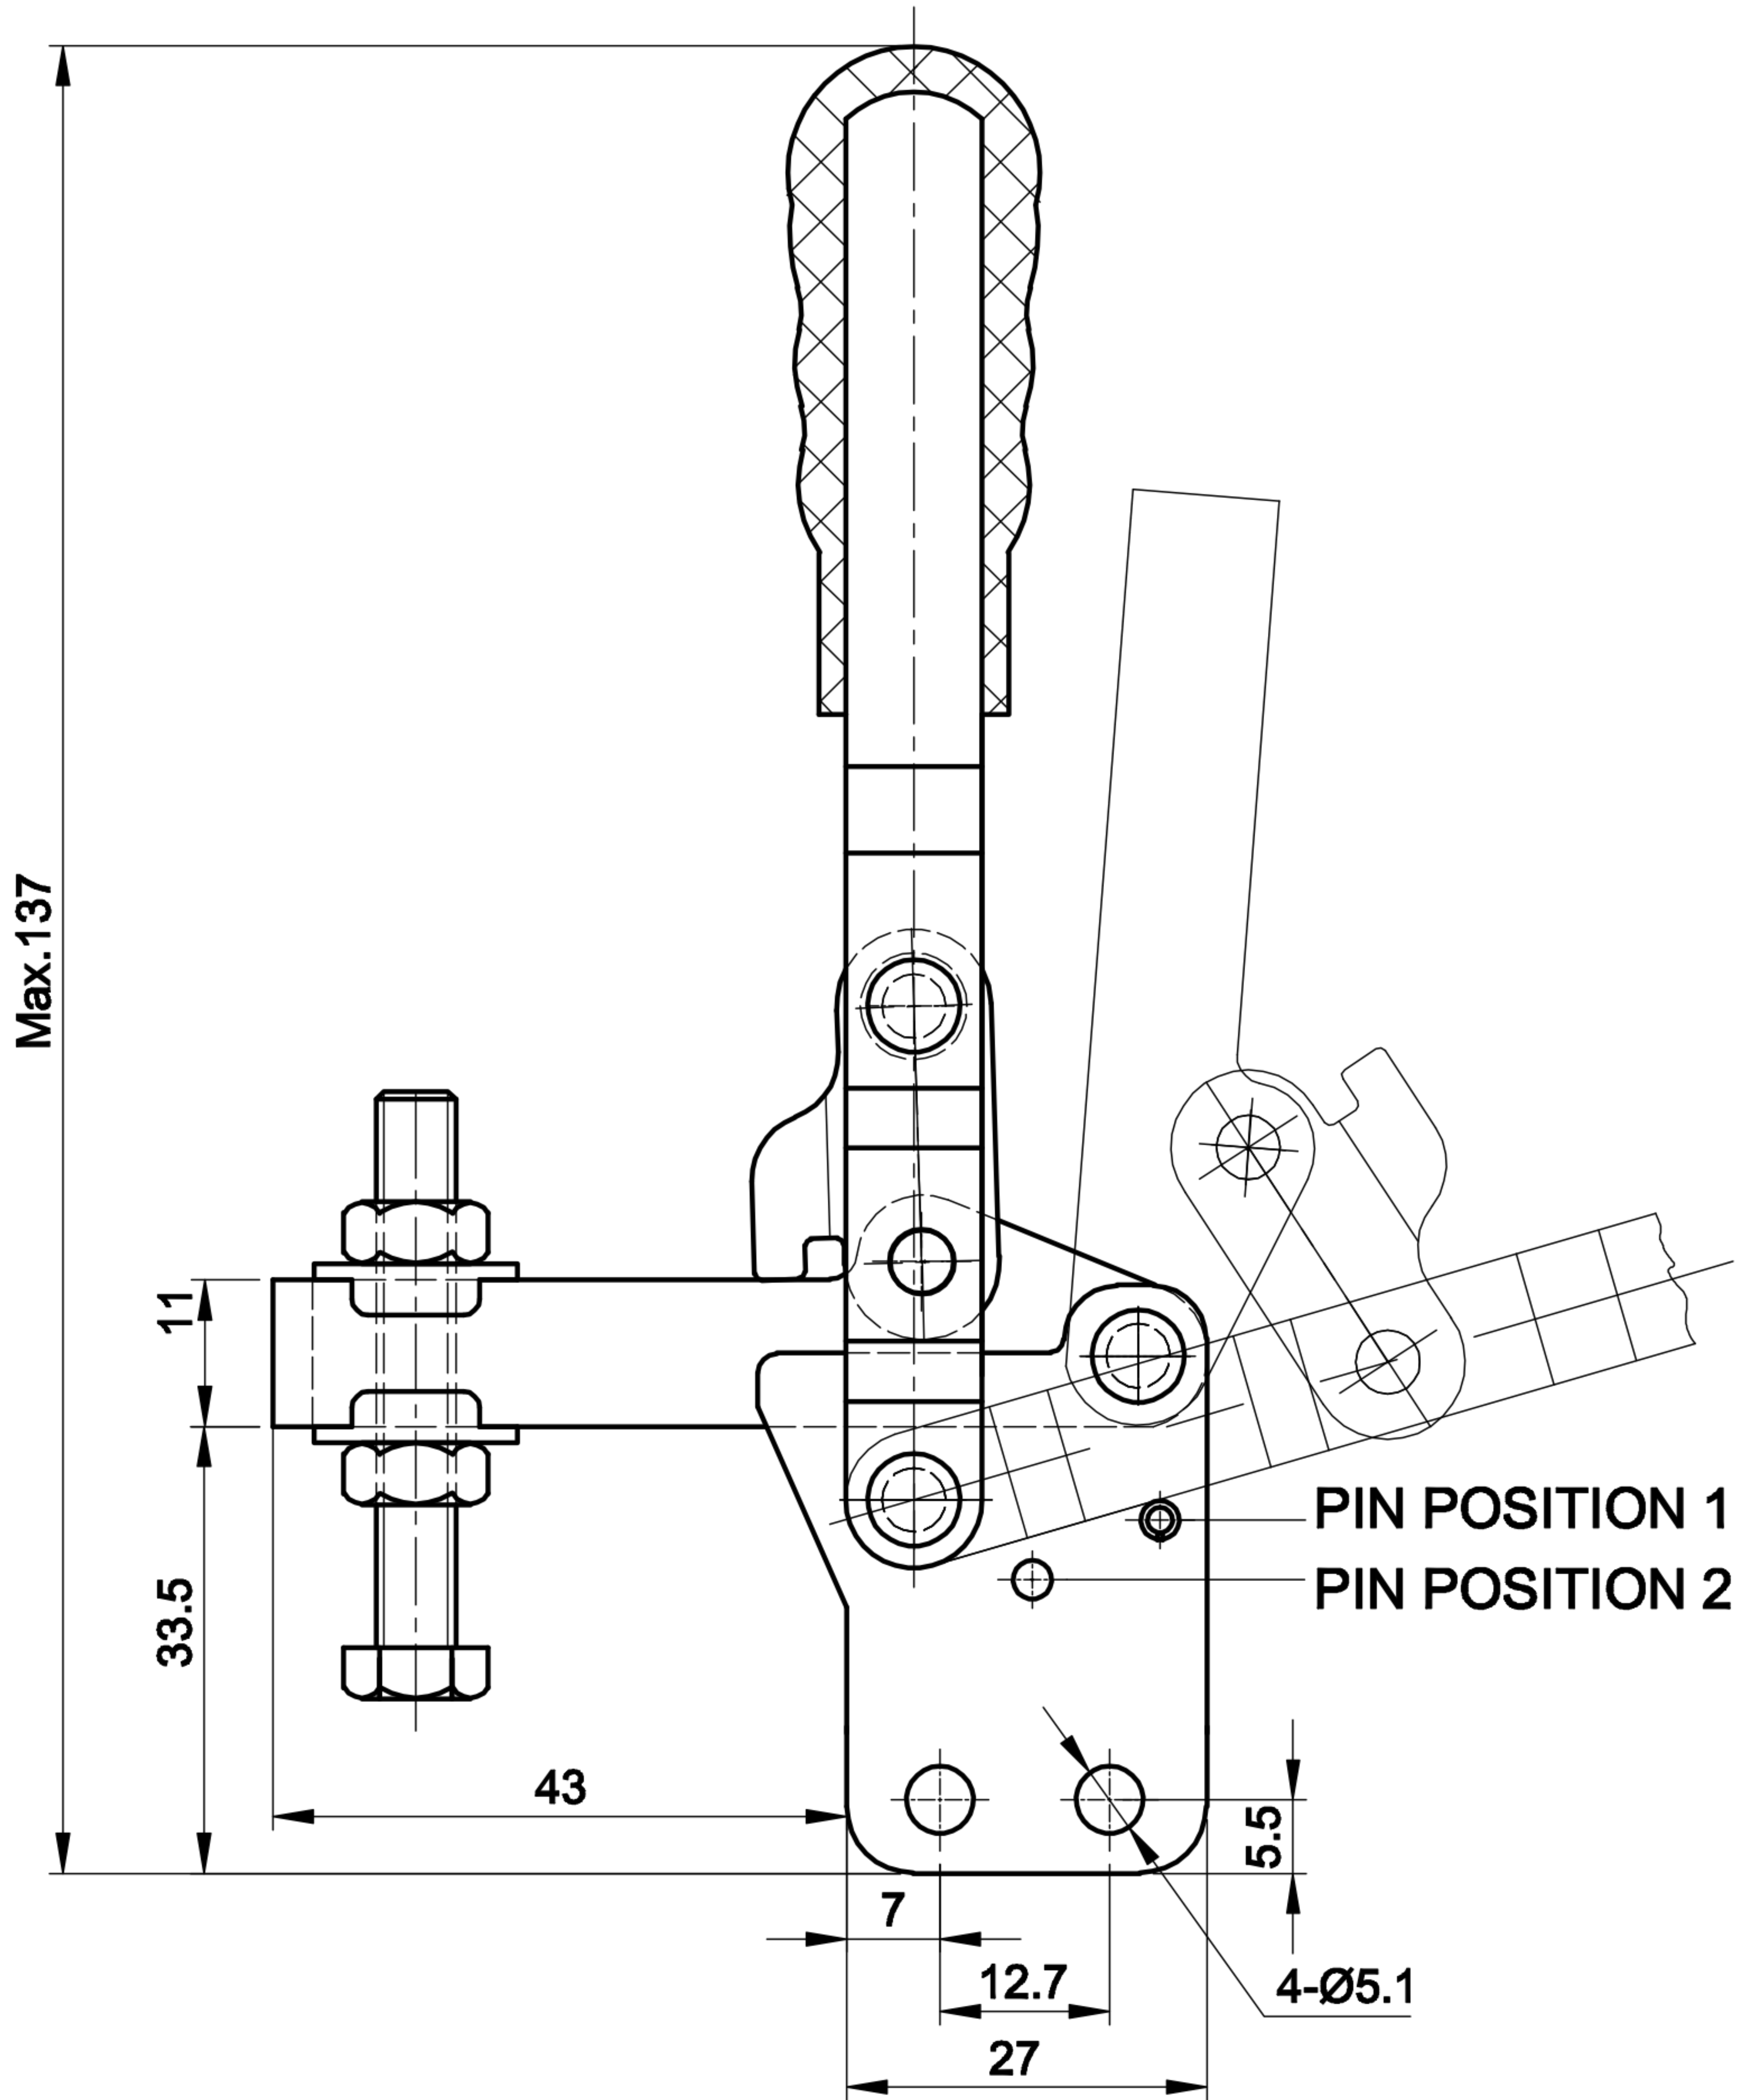

DST-11501-B

BAR OPENS: 95°~185°
HANDLE OPENS: 75°~110°
SPINDLE SUPPLIED: CH-SA-065010