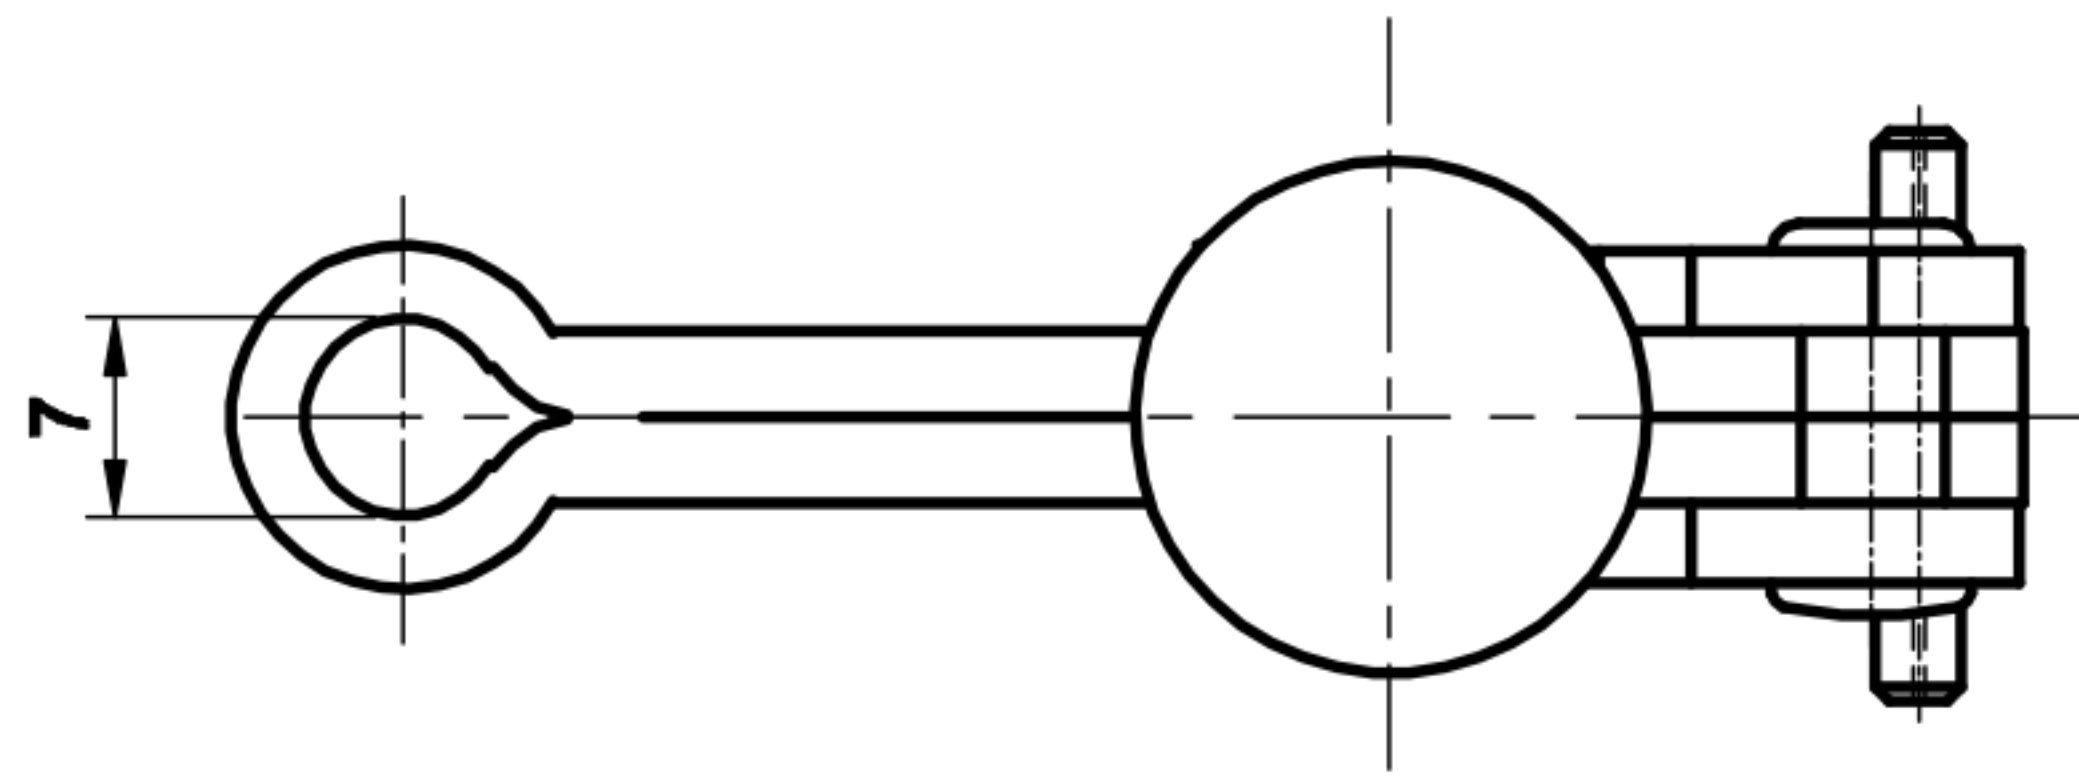

DST-11501-C

BAR OPENS:95°~185°

HANDLE OPENS:75°~110°

SPINDLE SUPPLIED:CH-SA-065010