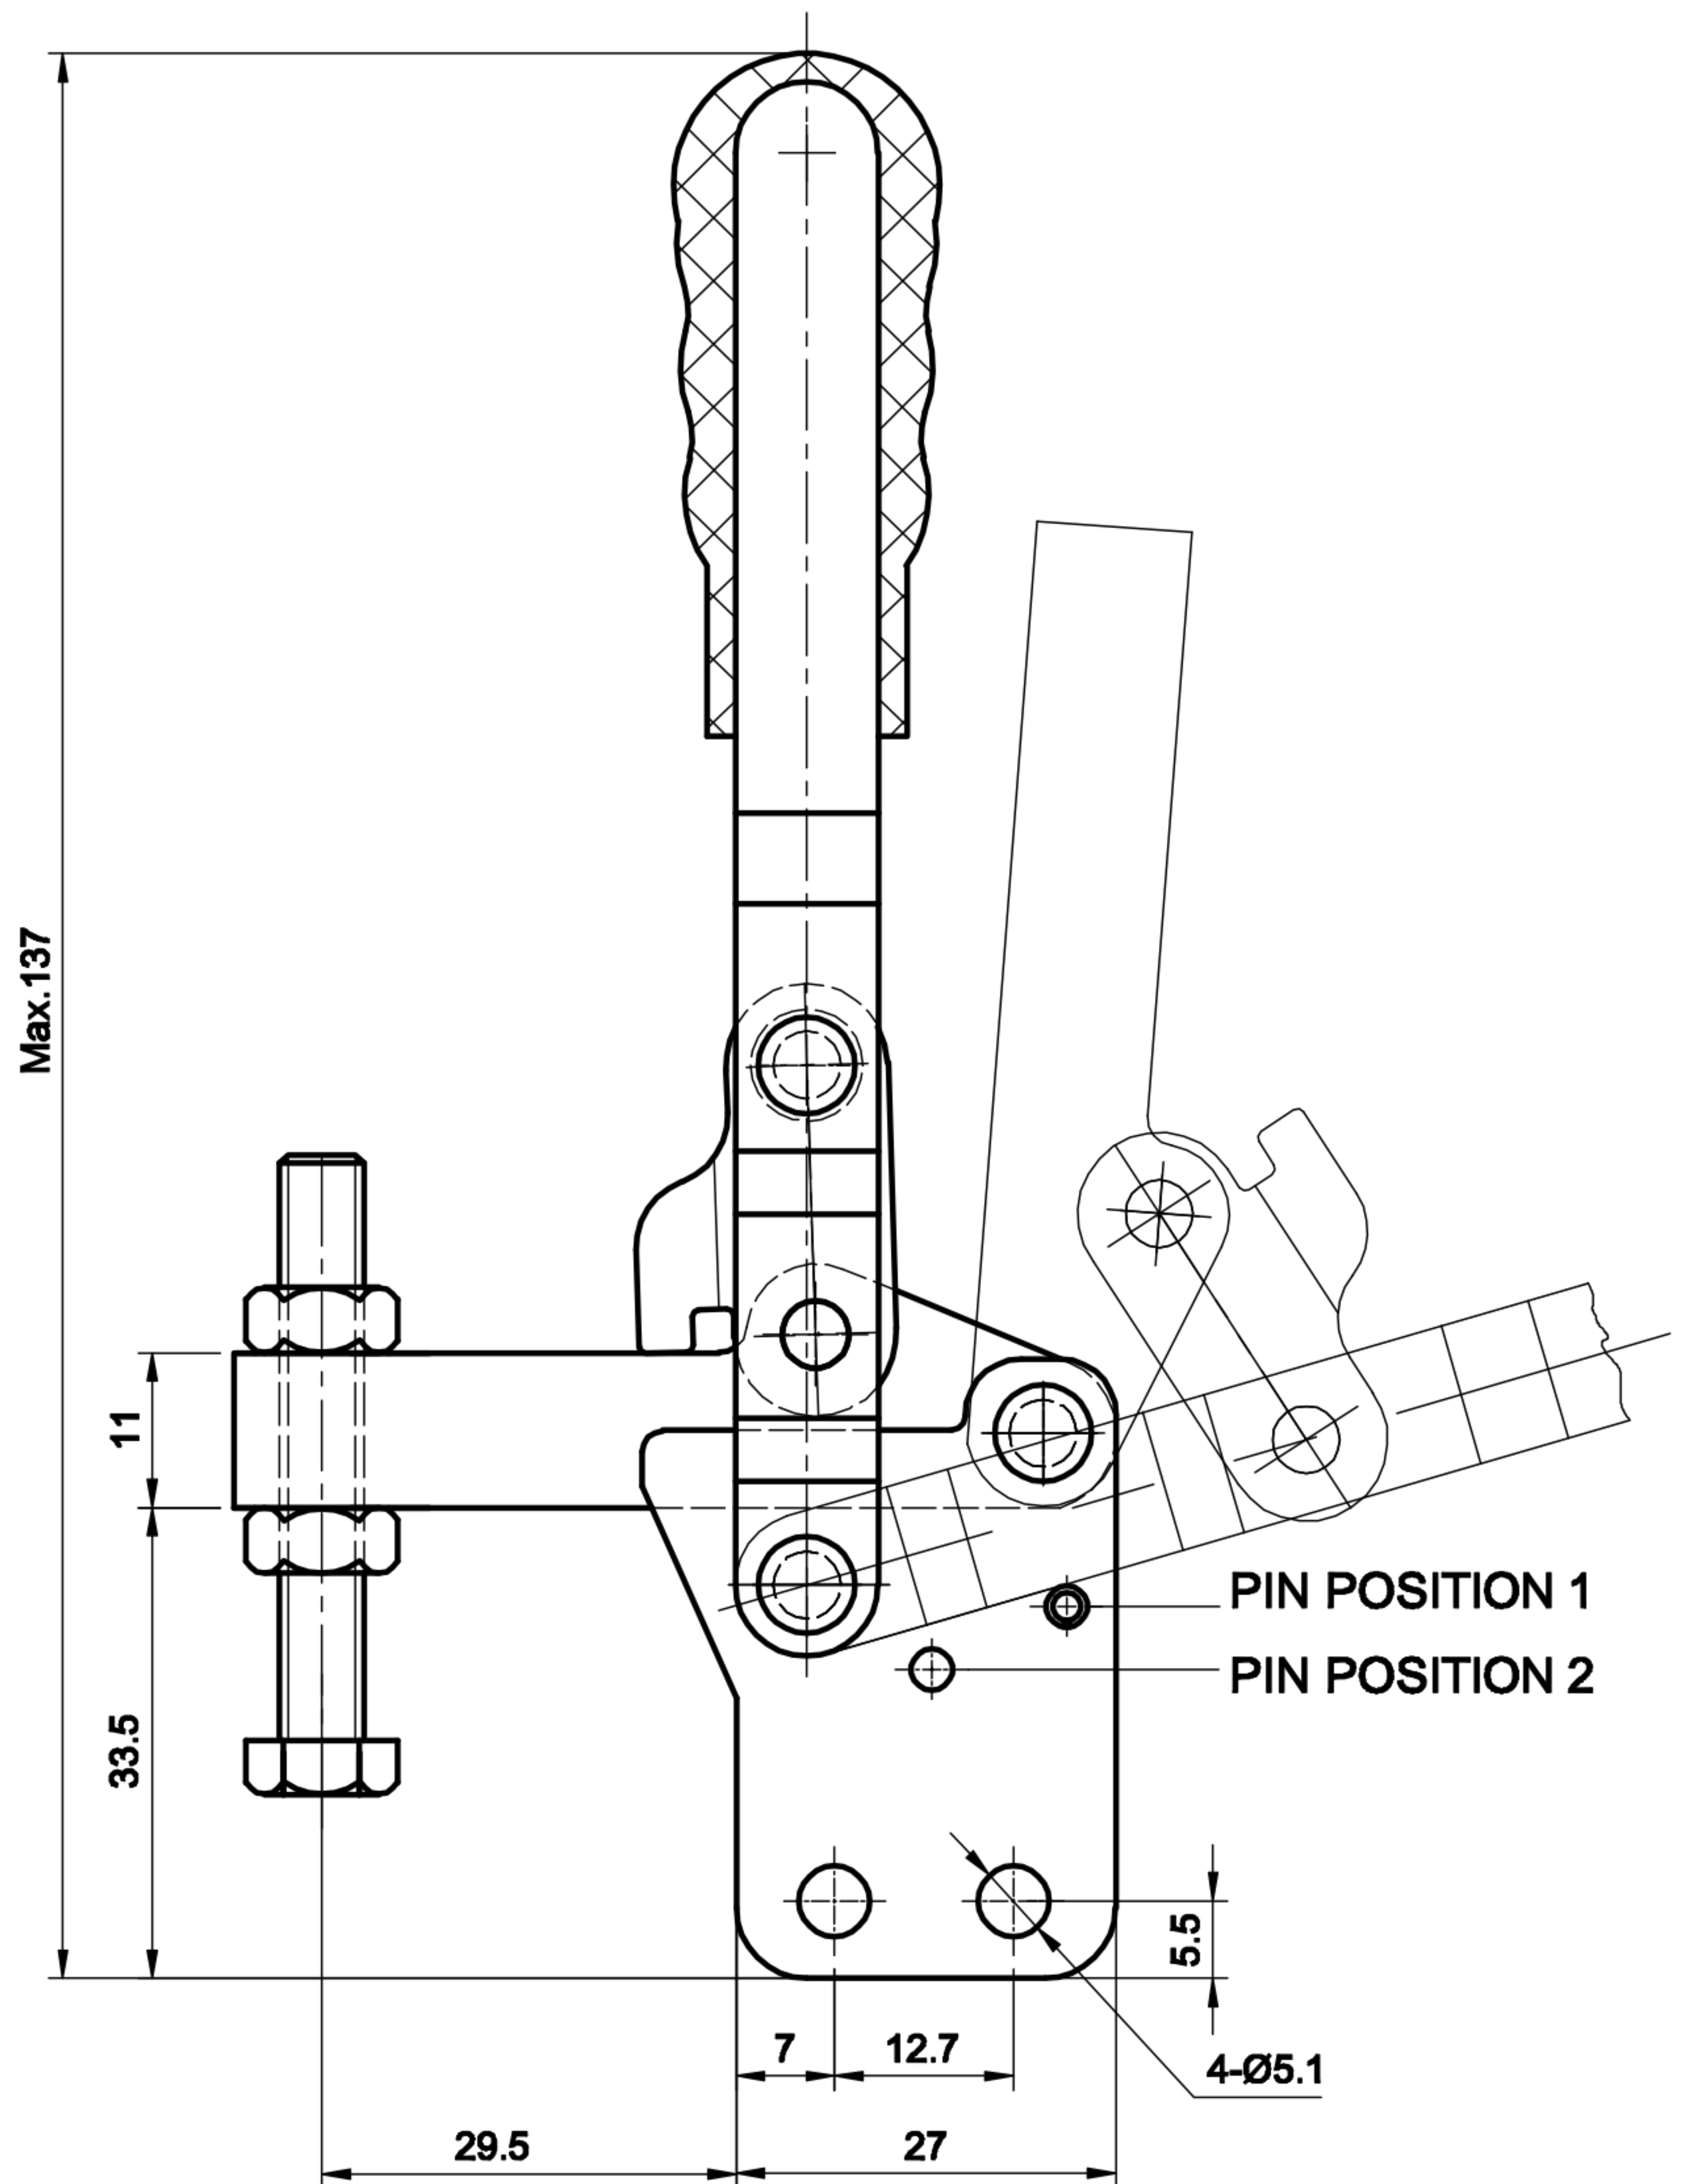

DST-11501-C

BAR OPENS:95°~185°

HANDLE OPENS:75°~110°

SPINDLE SUPPLIED:CH-SA-065010