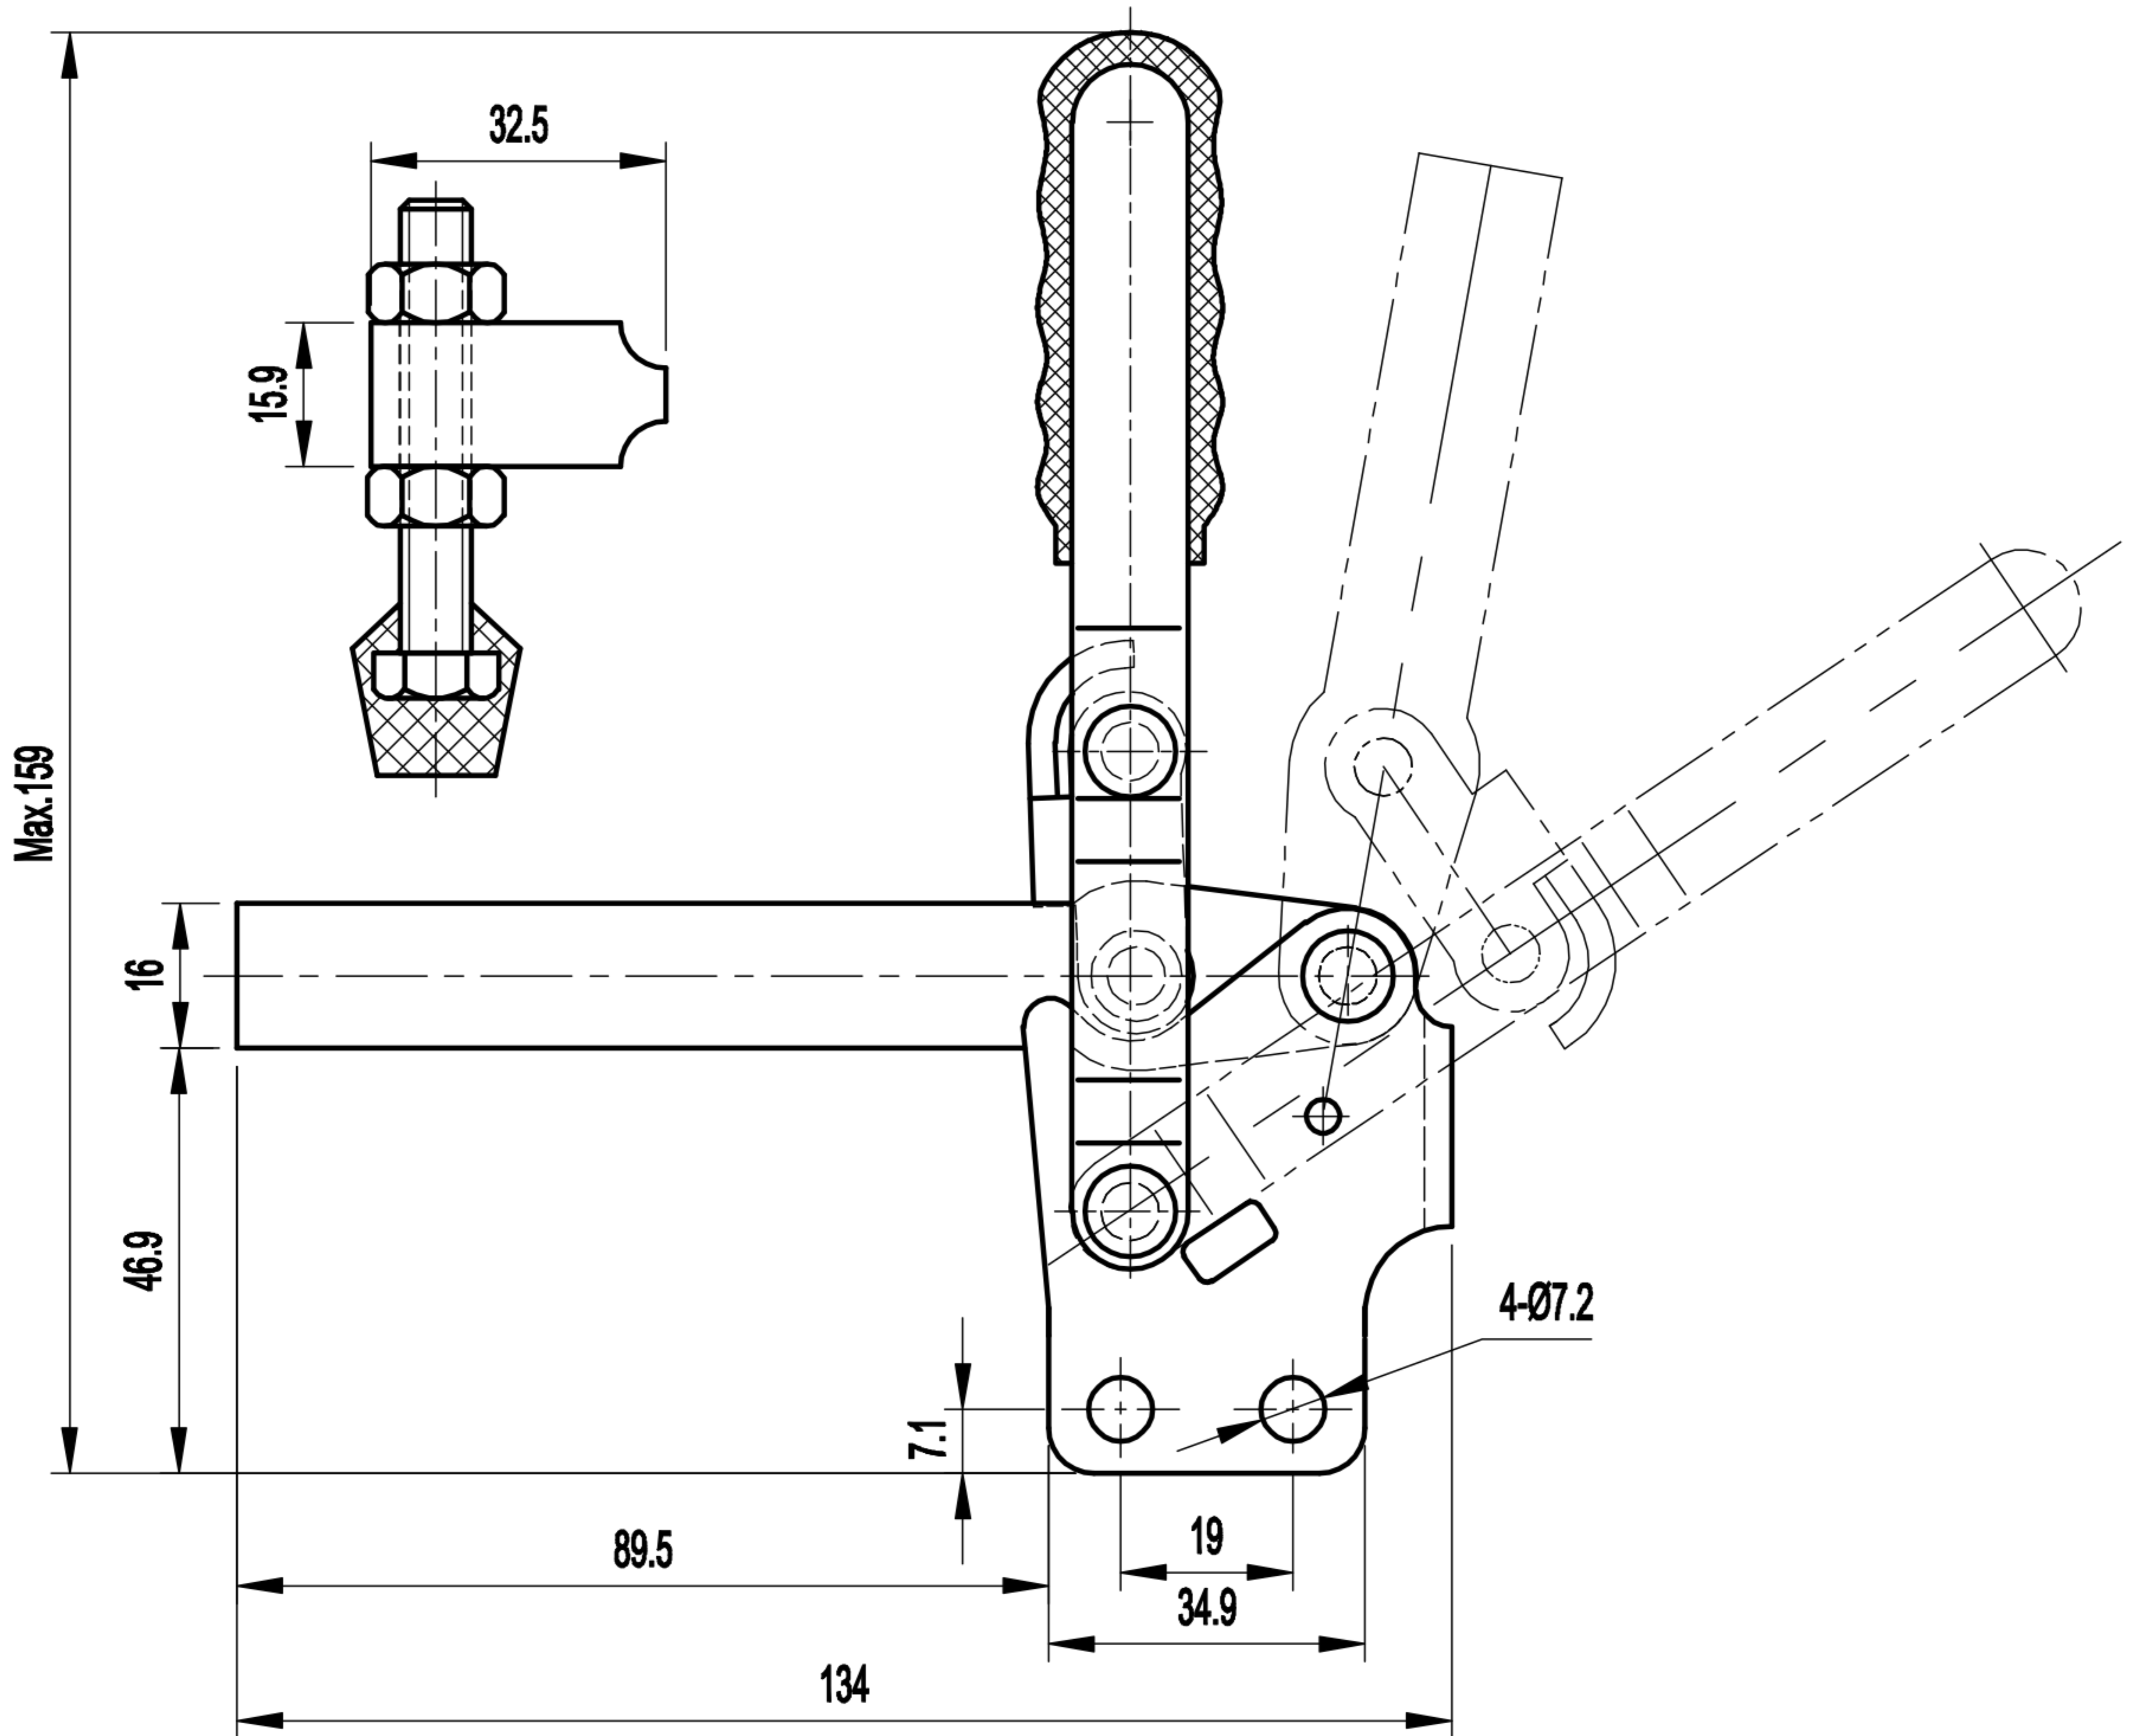

DST-12147

BAR OPENS:100°

HANDLE OPENS:60°

SPINDLE SUPPLIED:CH-FC-56212