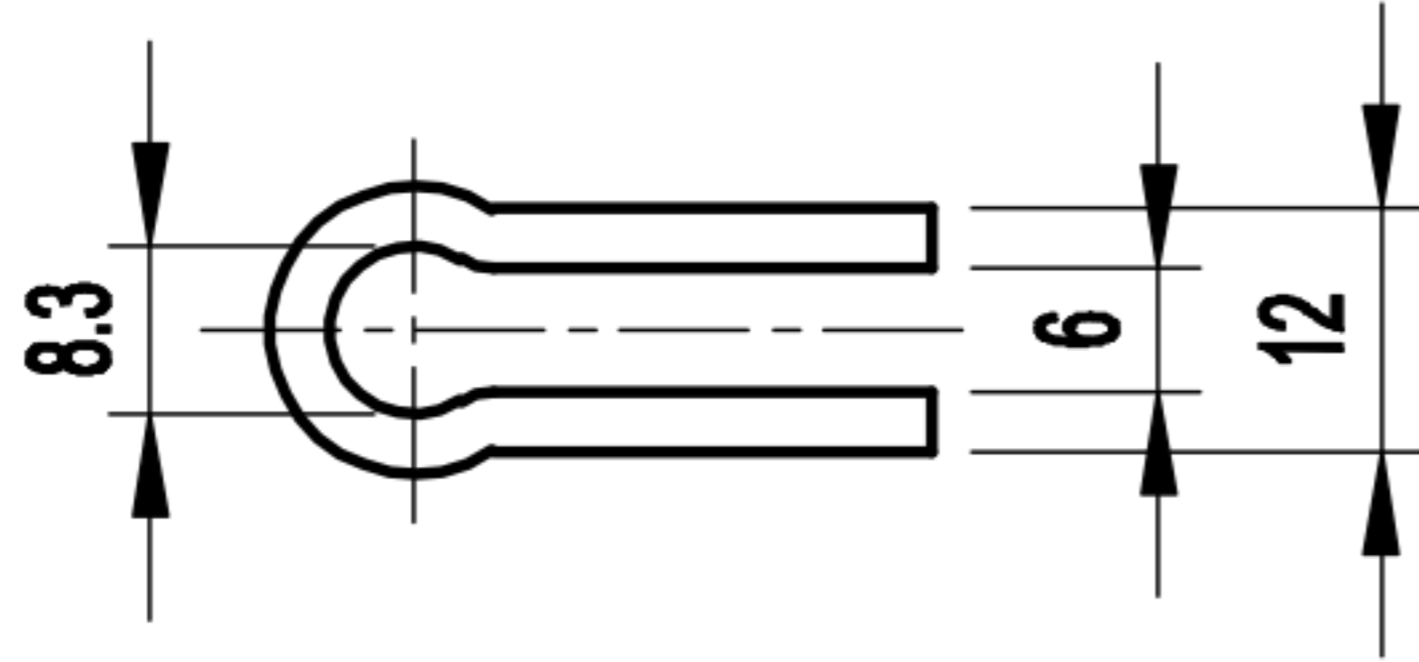

DST-12147

BAR OPENS:100°

HANDLE OPENS:60°

SPINDLE SUPPLIED:CH-FC-56212