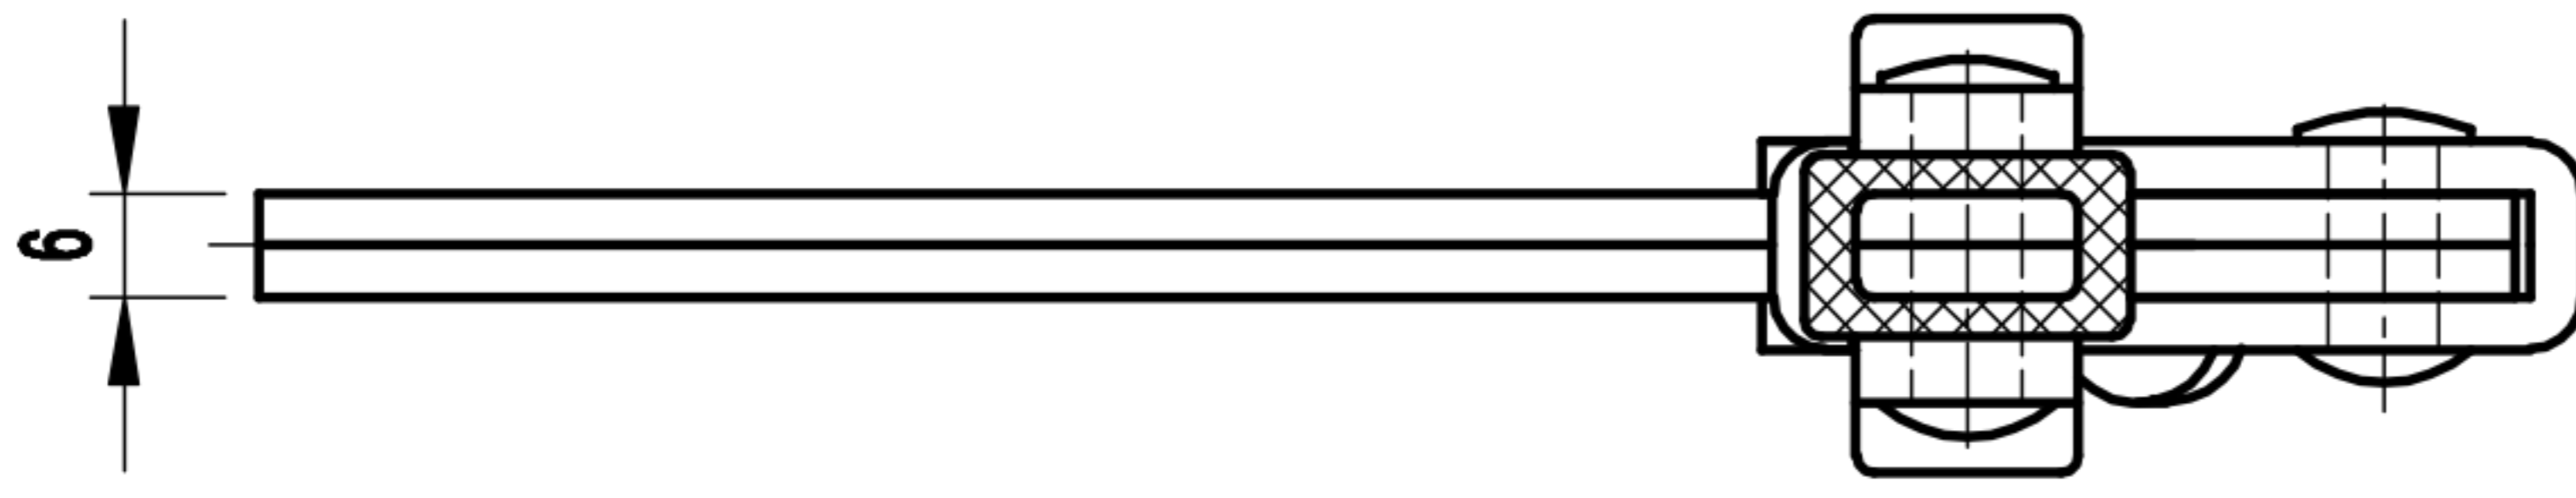

DST-12147

BAR OPENS:100°

HANDLE OPENS:60°

SPINDLE SUPPLIED:CH-FC-56212