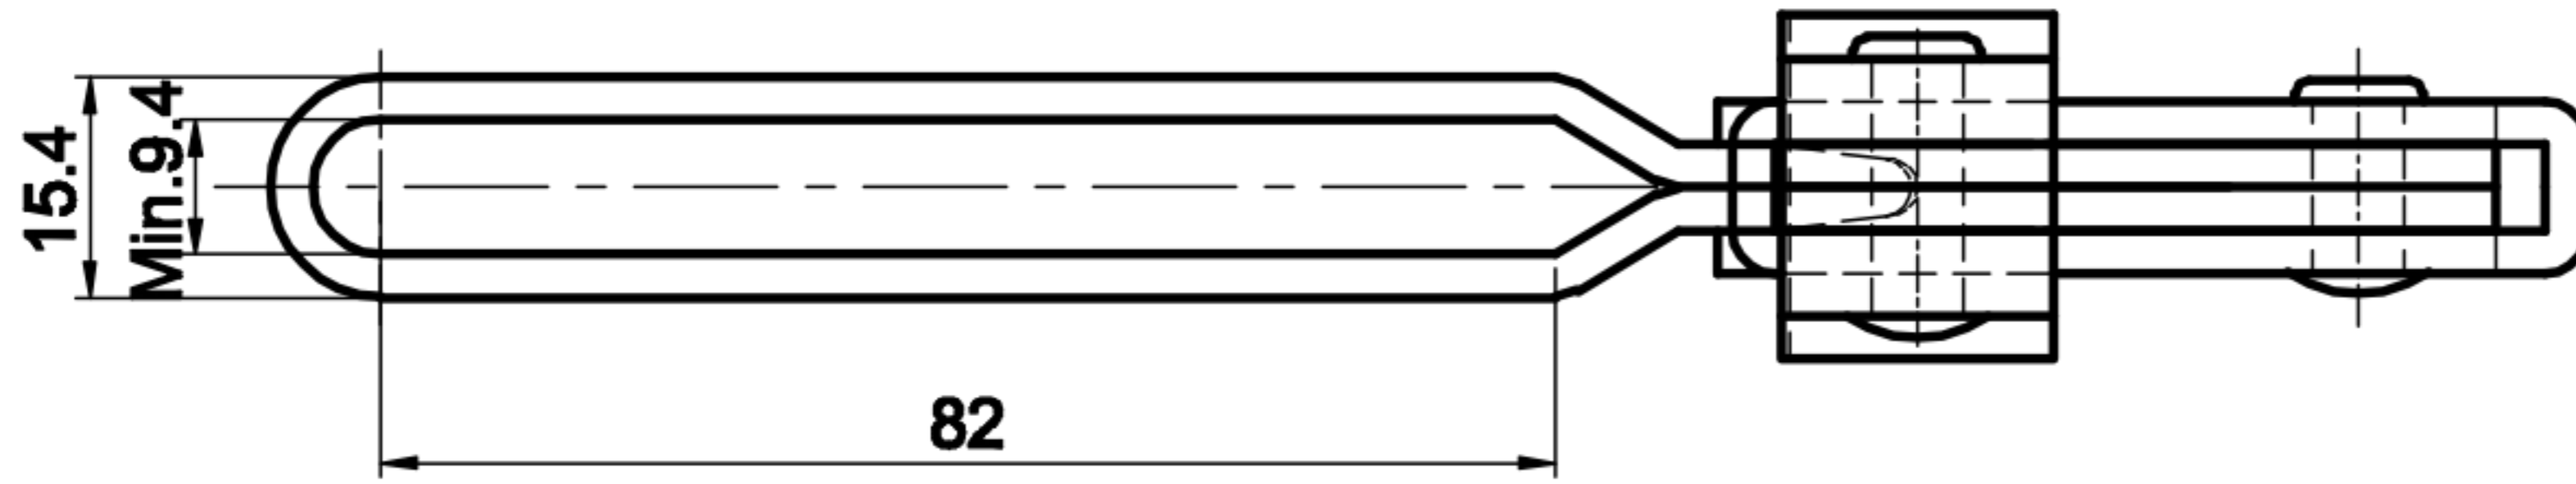

# DST-12210

BAR OPENS:101°

HANDLE OPENS:57°

SPINDLE SUPPLIED:CH-FC-56212