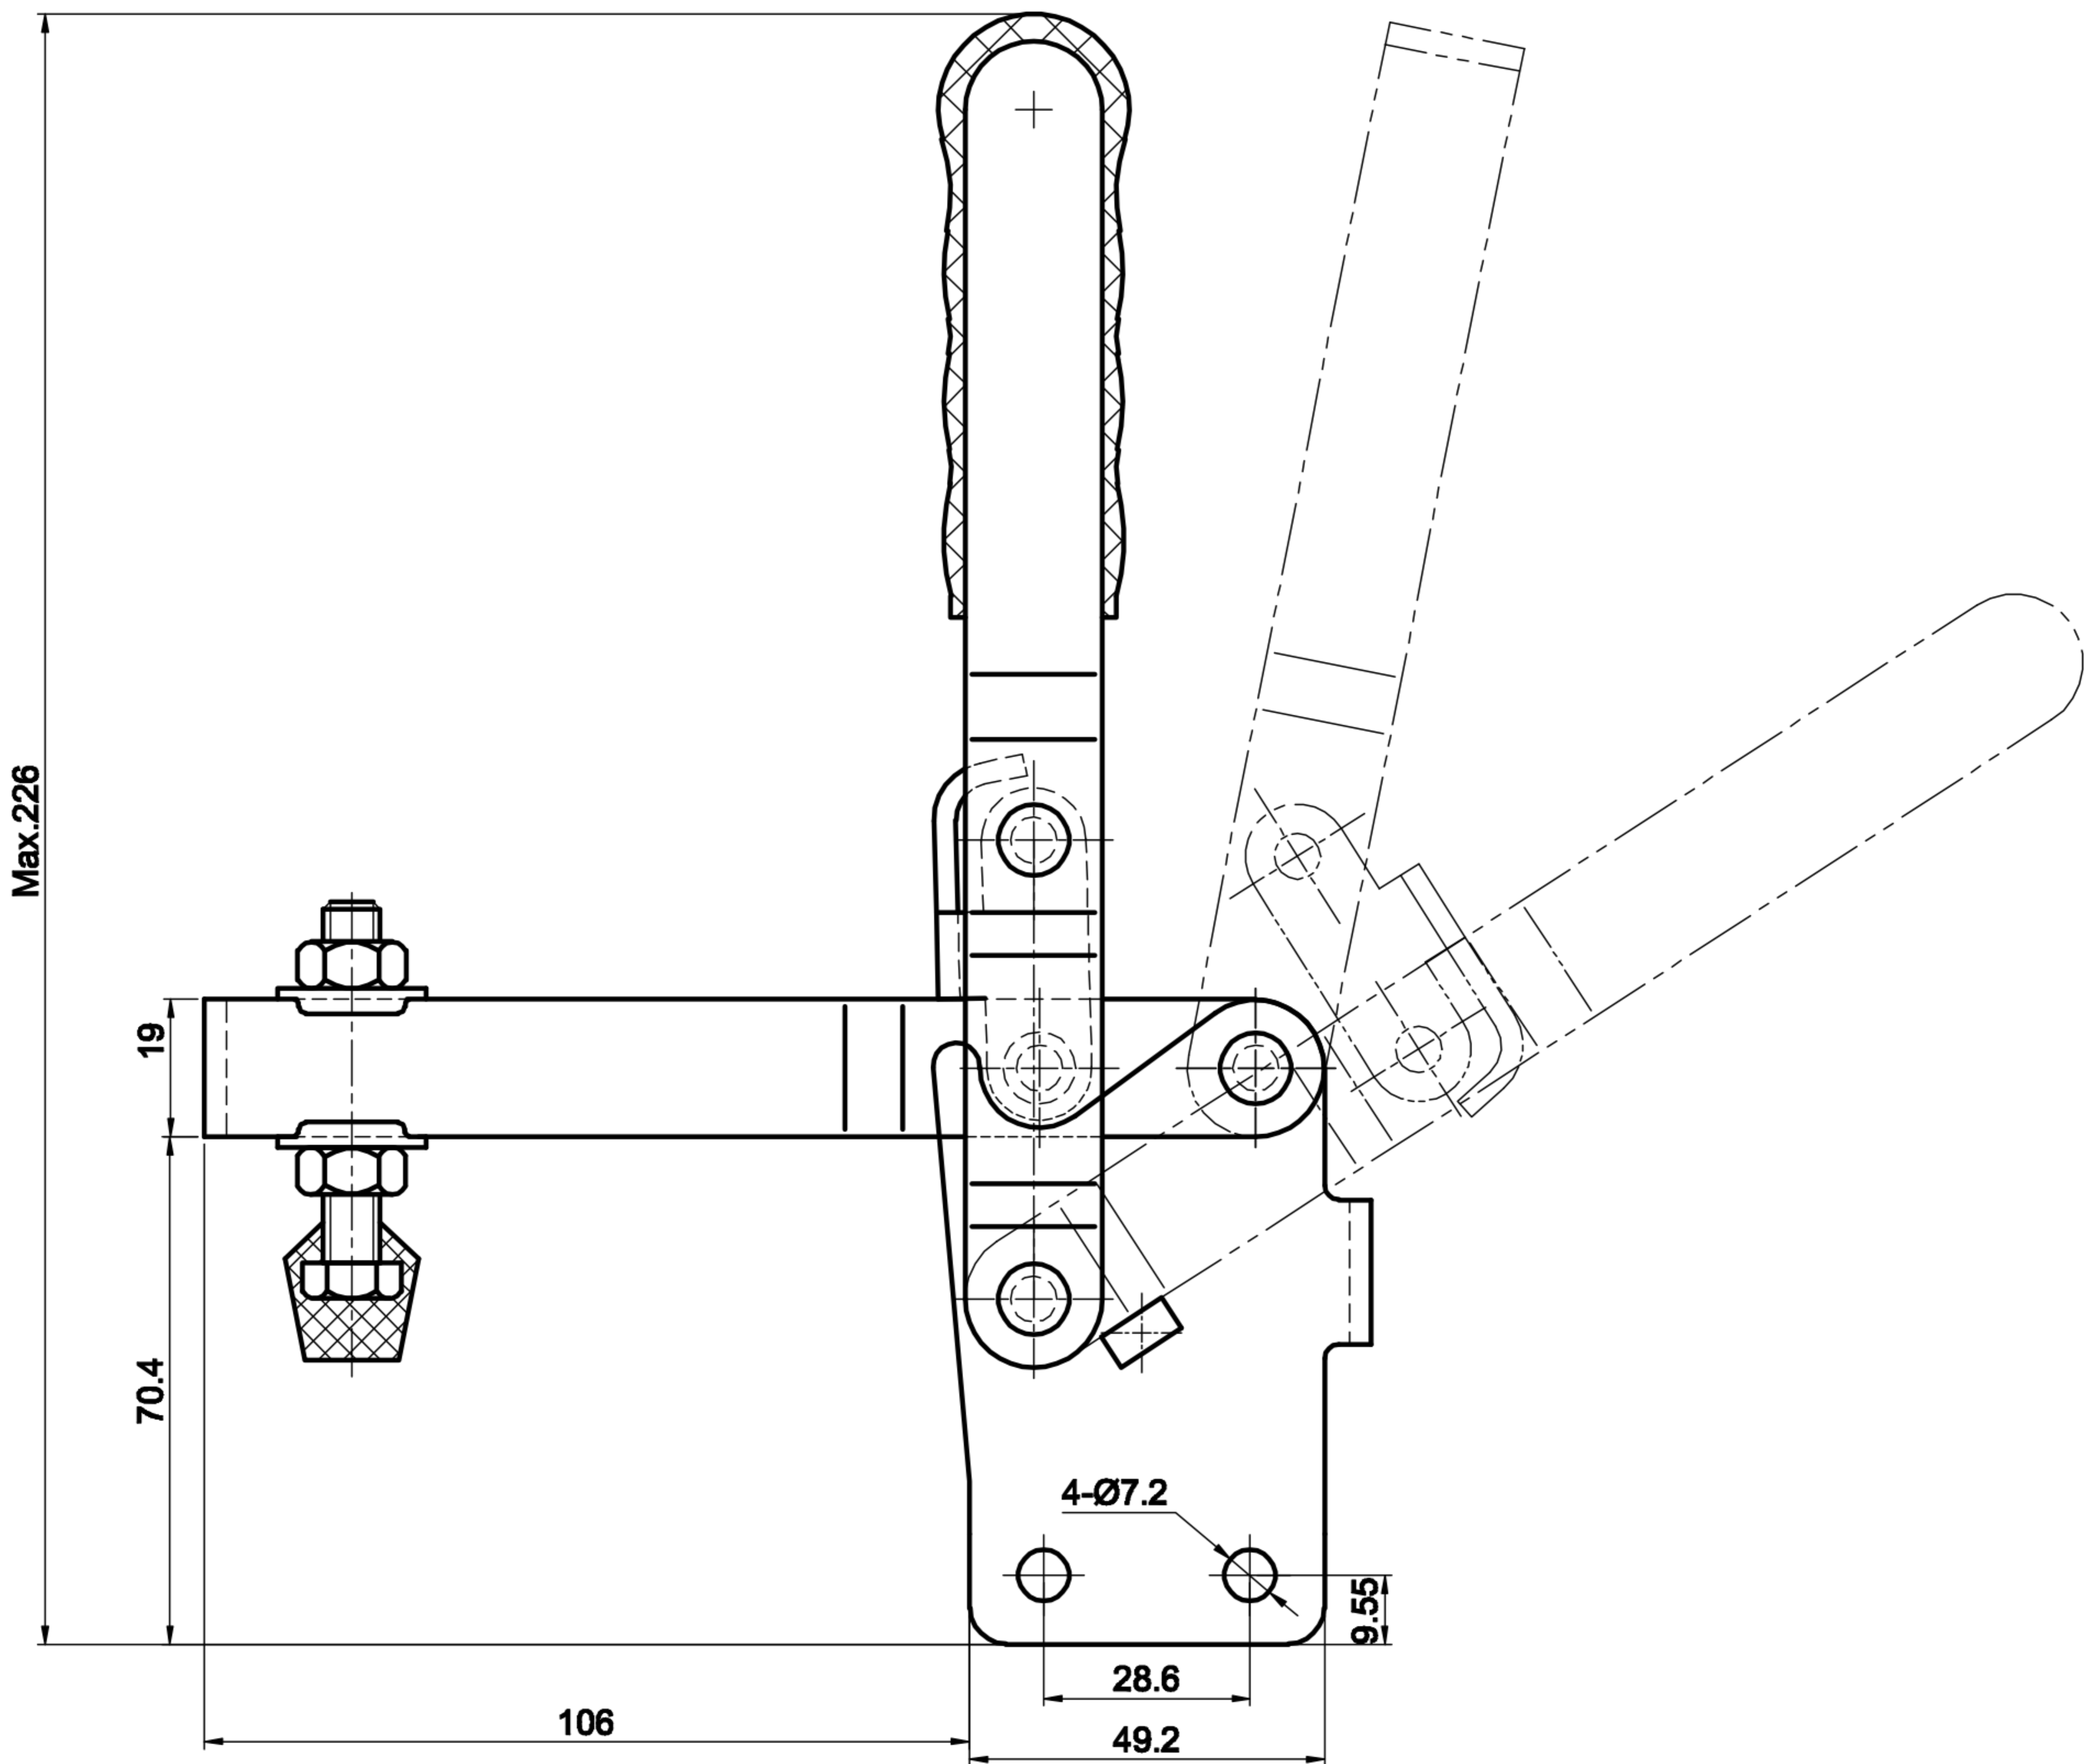

# DST-12210

BAR OPENS:101°

HANDLE OPENS:57°

SPINDLE SUPPLIED:CH-FC-56212