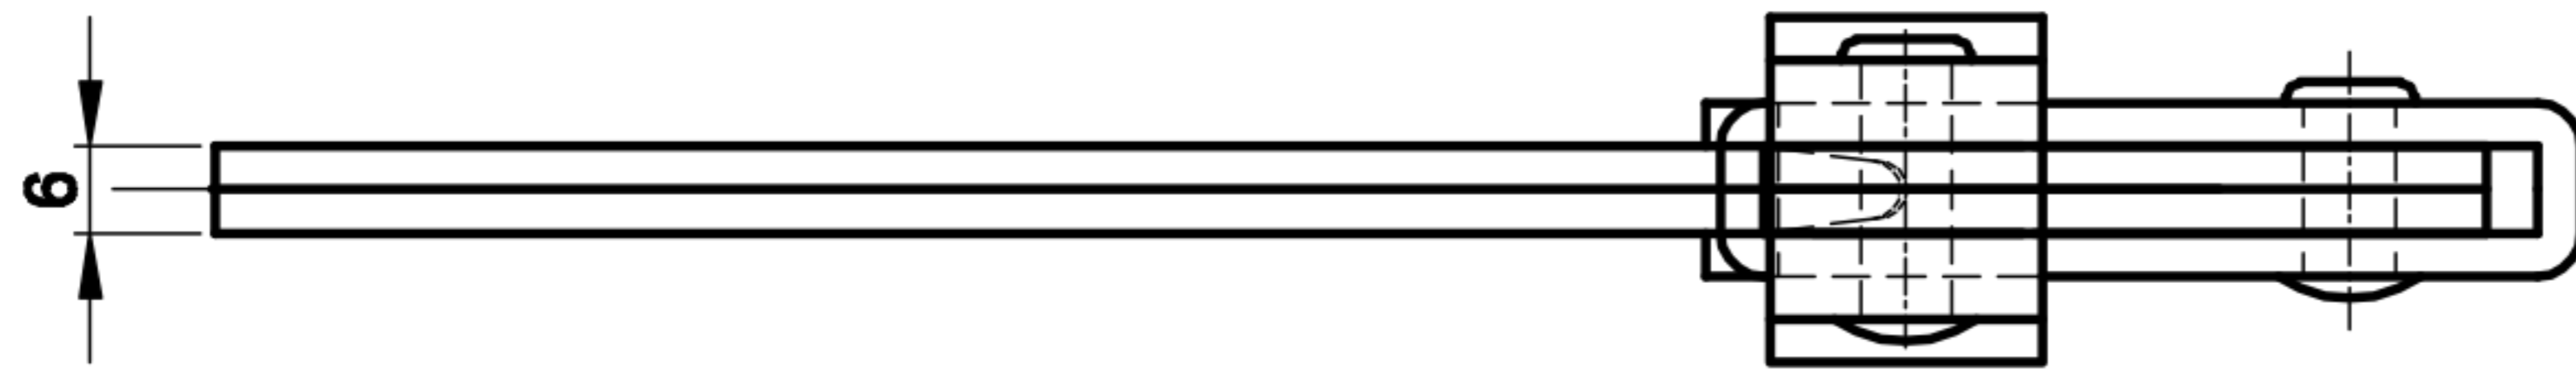

# DST-12220

BAR OPENS:101°

HANDLE OPENS:57°

SPINDLE SUPPLIED:CH-FC-56212