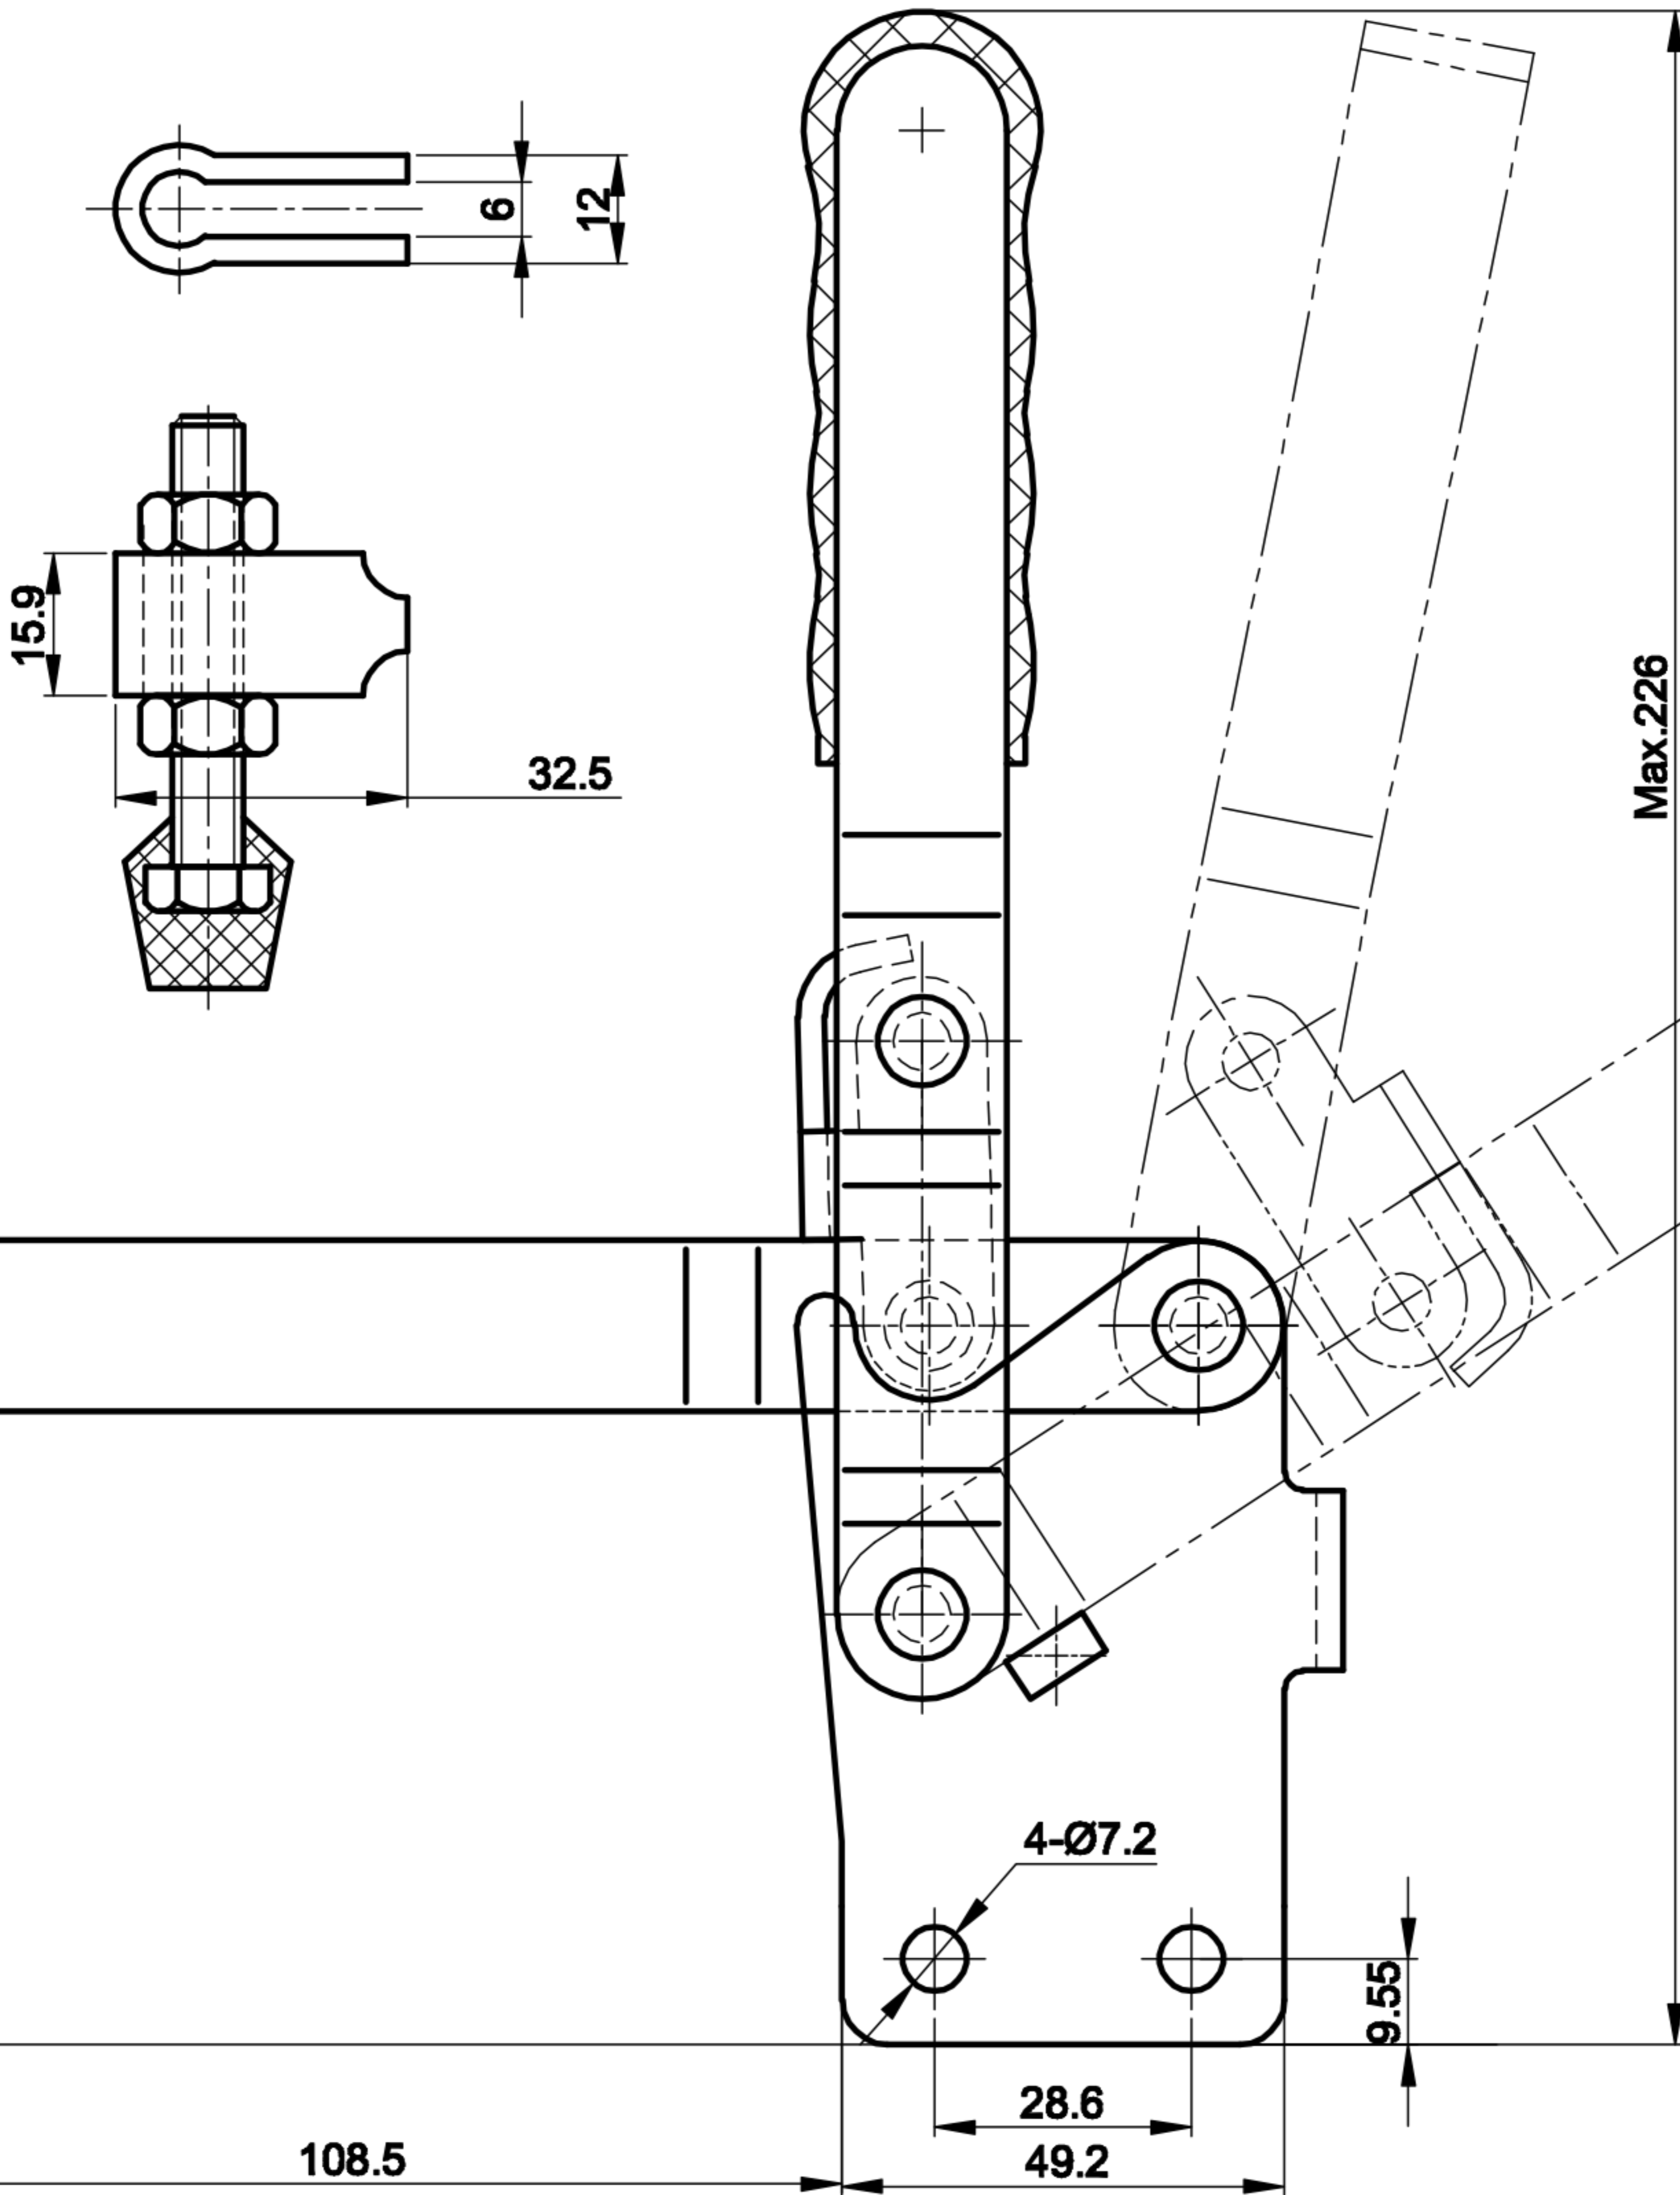

# DST-12220

BAR OPENS:101°

HANDLE OPENS:57°

SPINDLE SUPPLIED:CH-FC-56212