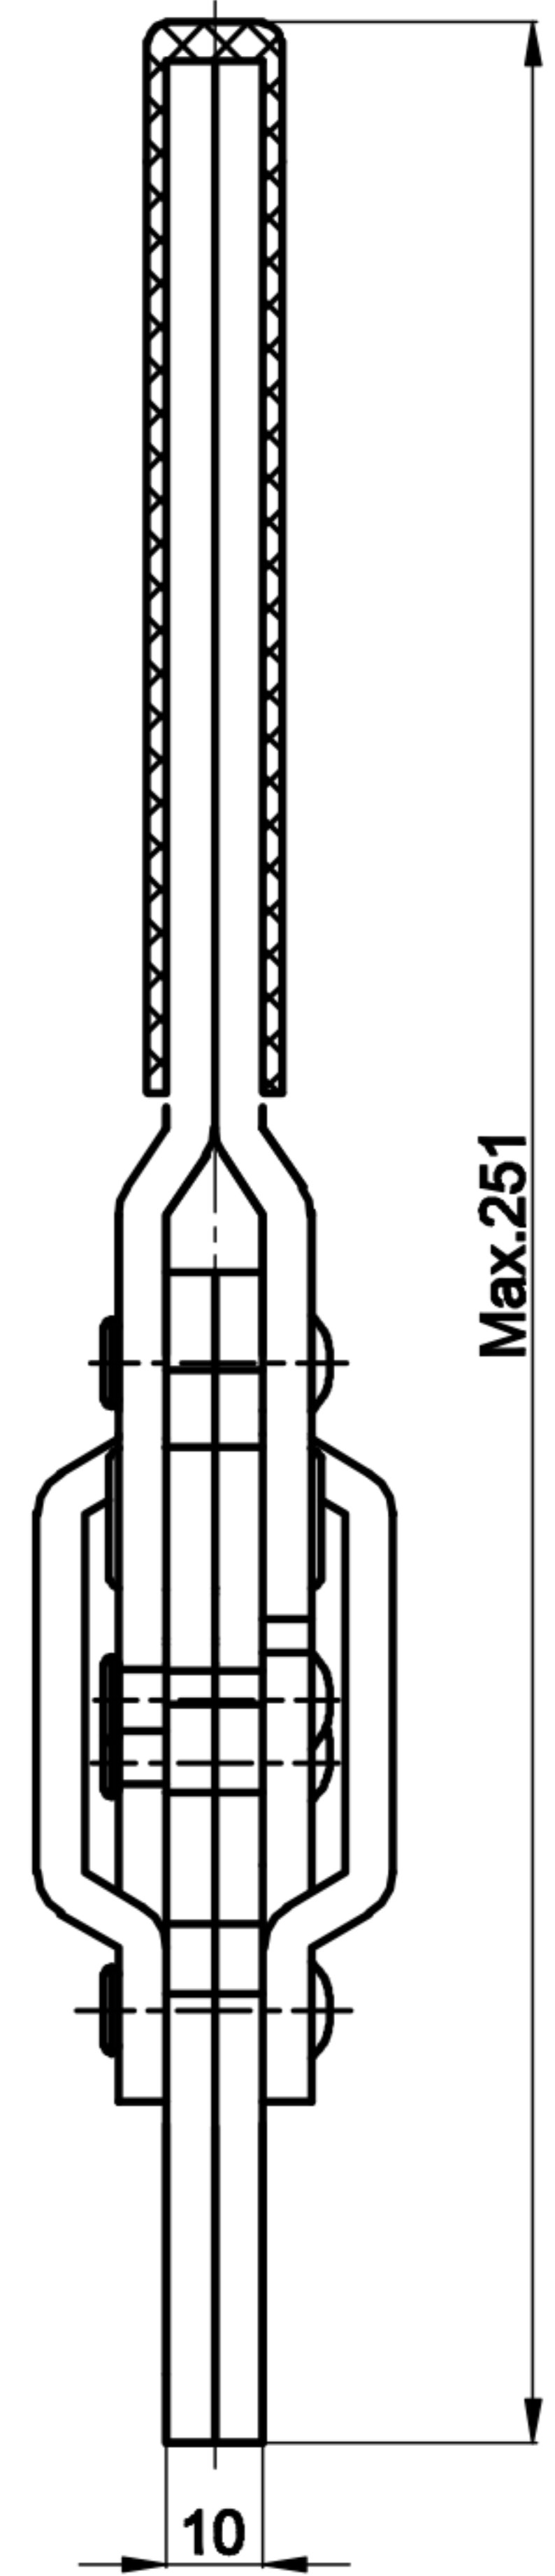

DST-12310

BAR OPENS:100°
HANDLE OPENS:65°
SPINDLE SUPPLIED:CH-FC-38312