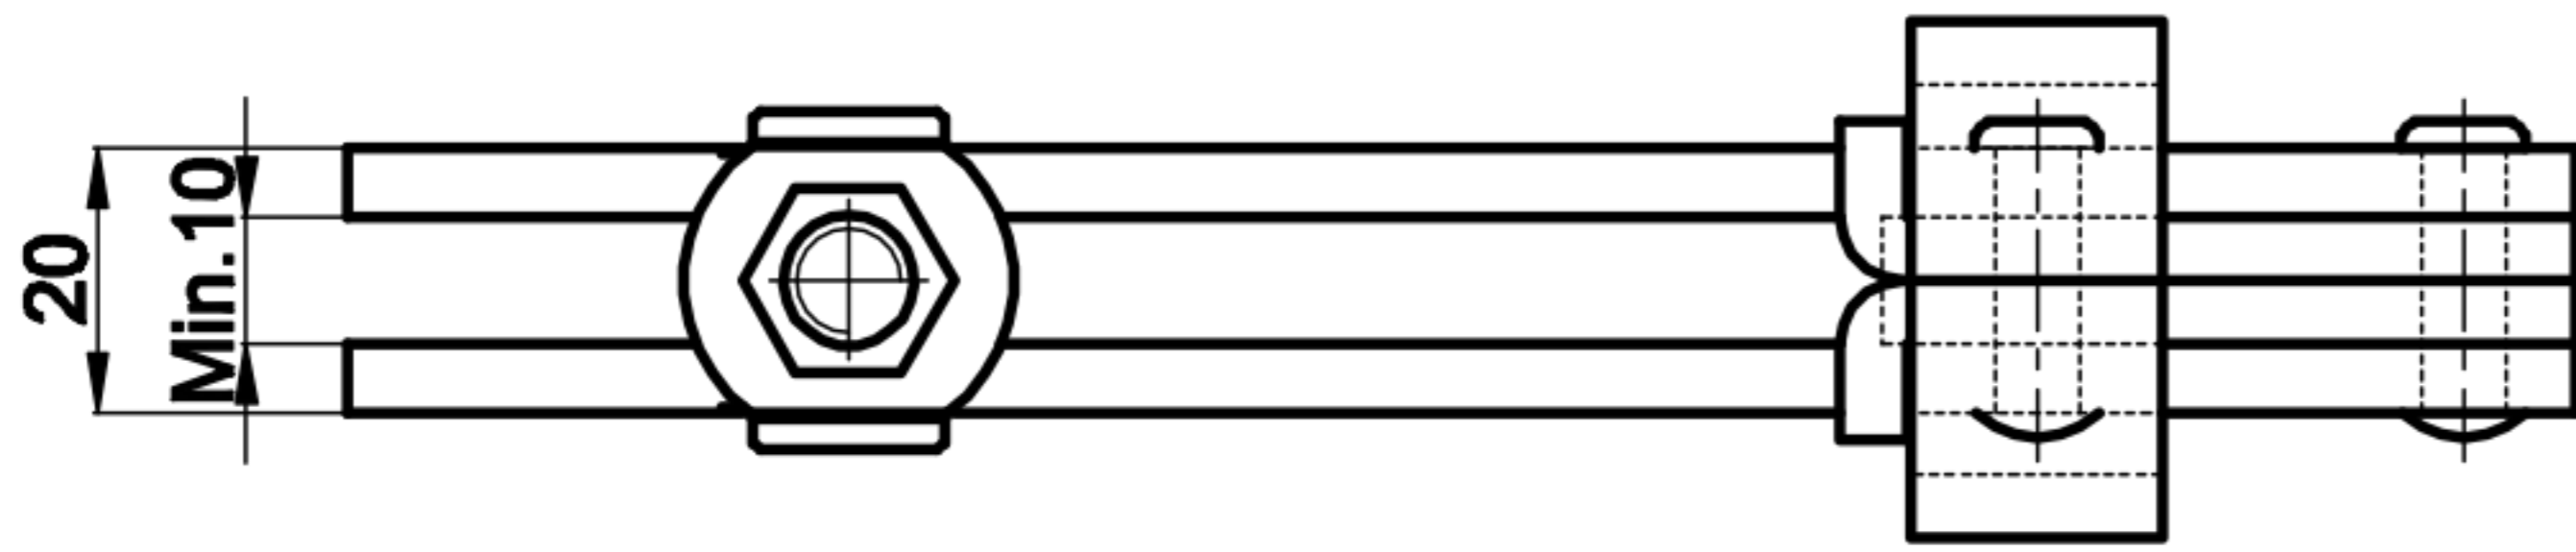

DST-12310

BAR OPENS:100°
HANDLE OPENS:65°
SPINDLE SUPPLIED:CH-FC-38312