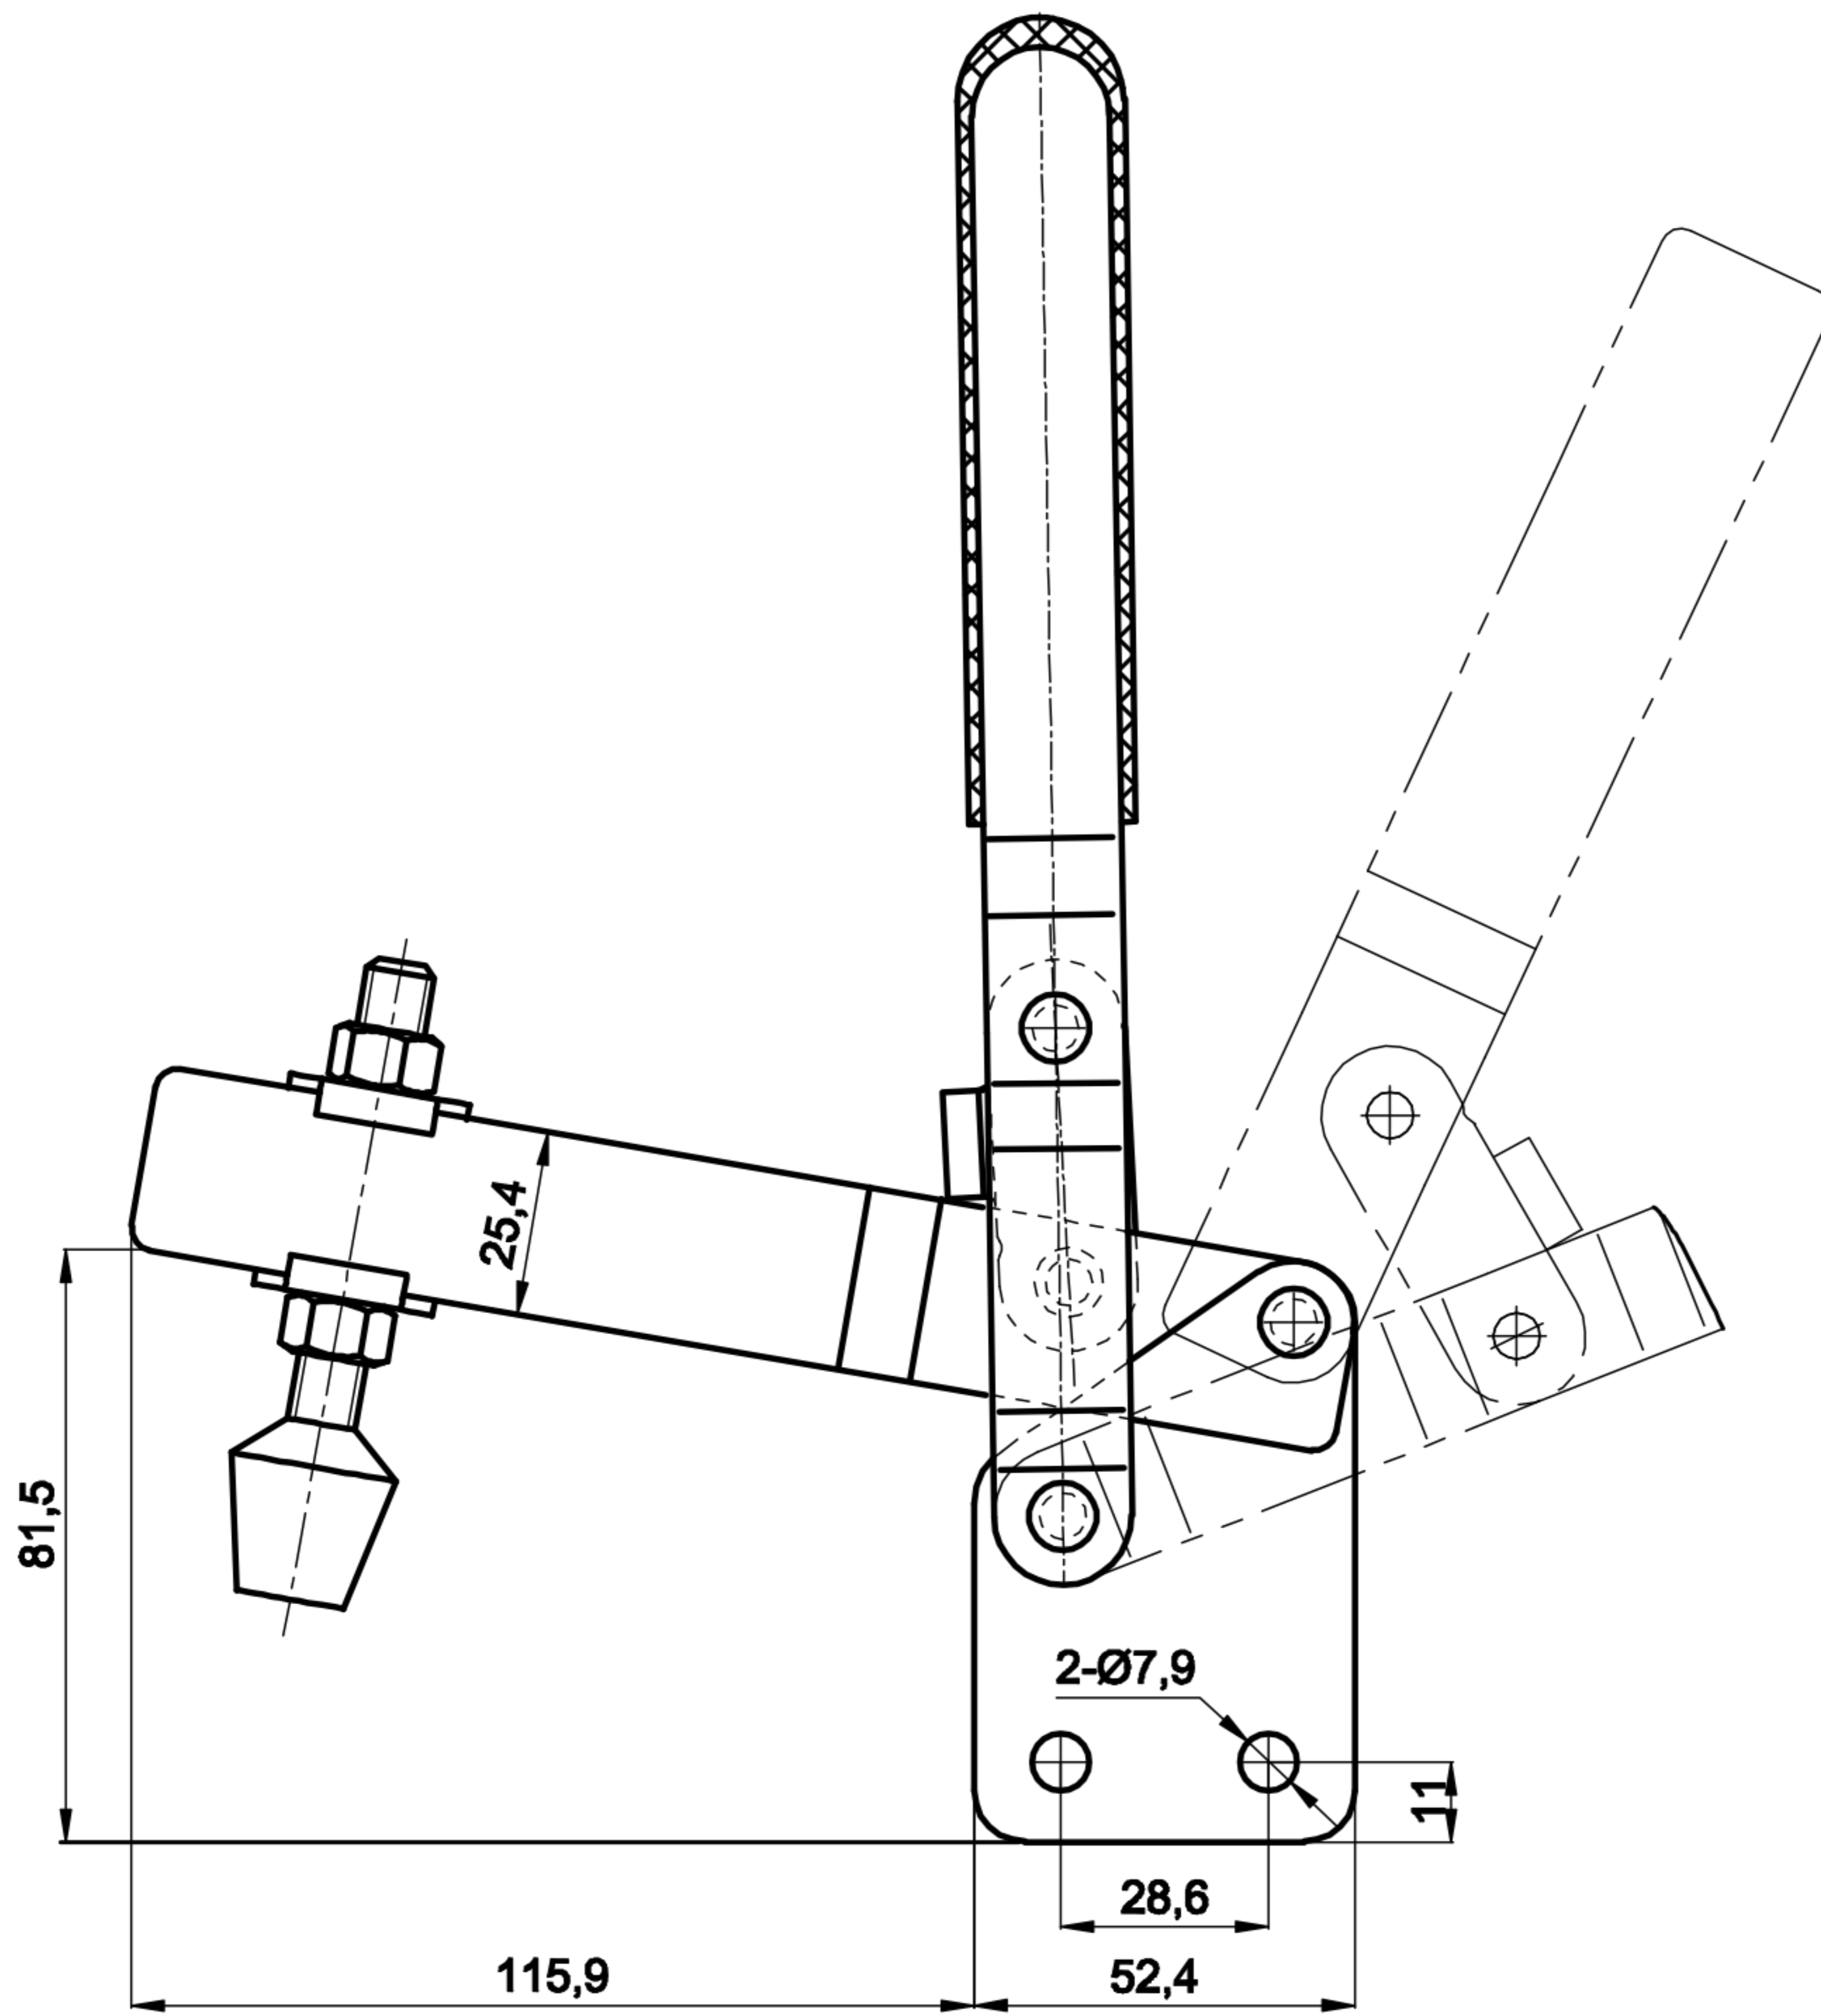

DST-12310

BAR OPENS:100°
HANDLE OPENS:65°
SPINDLE SUPPLIED:CH-FC-38312