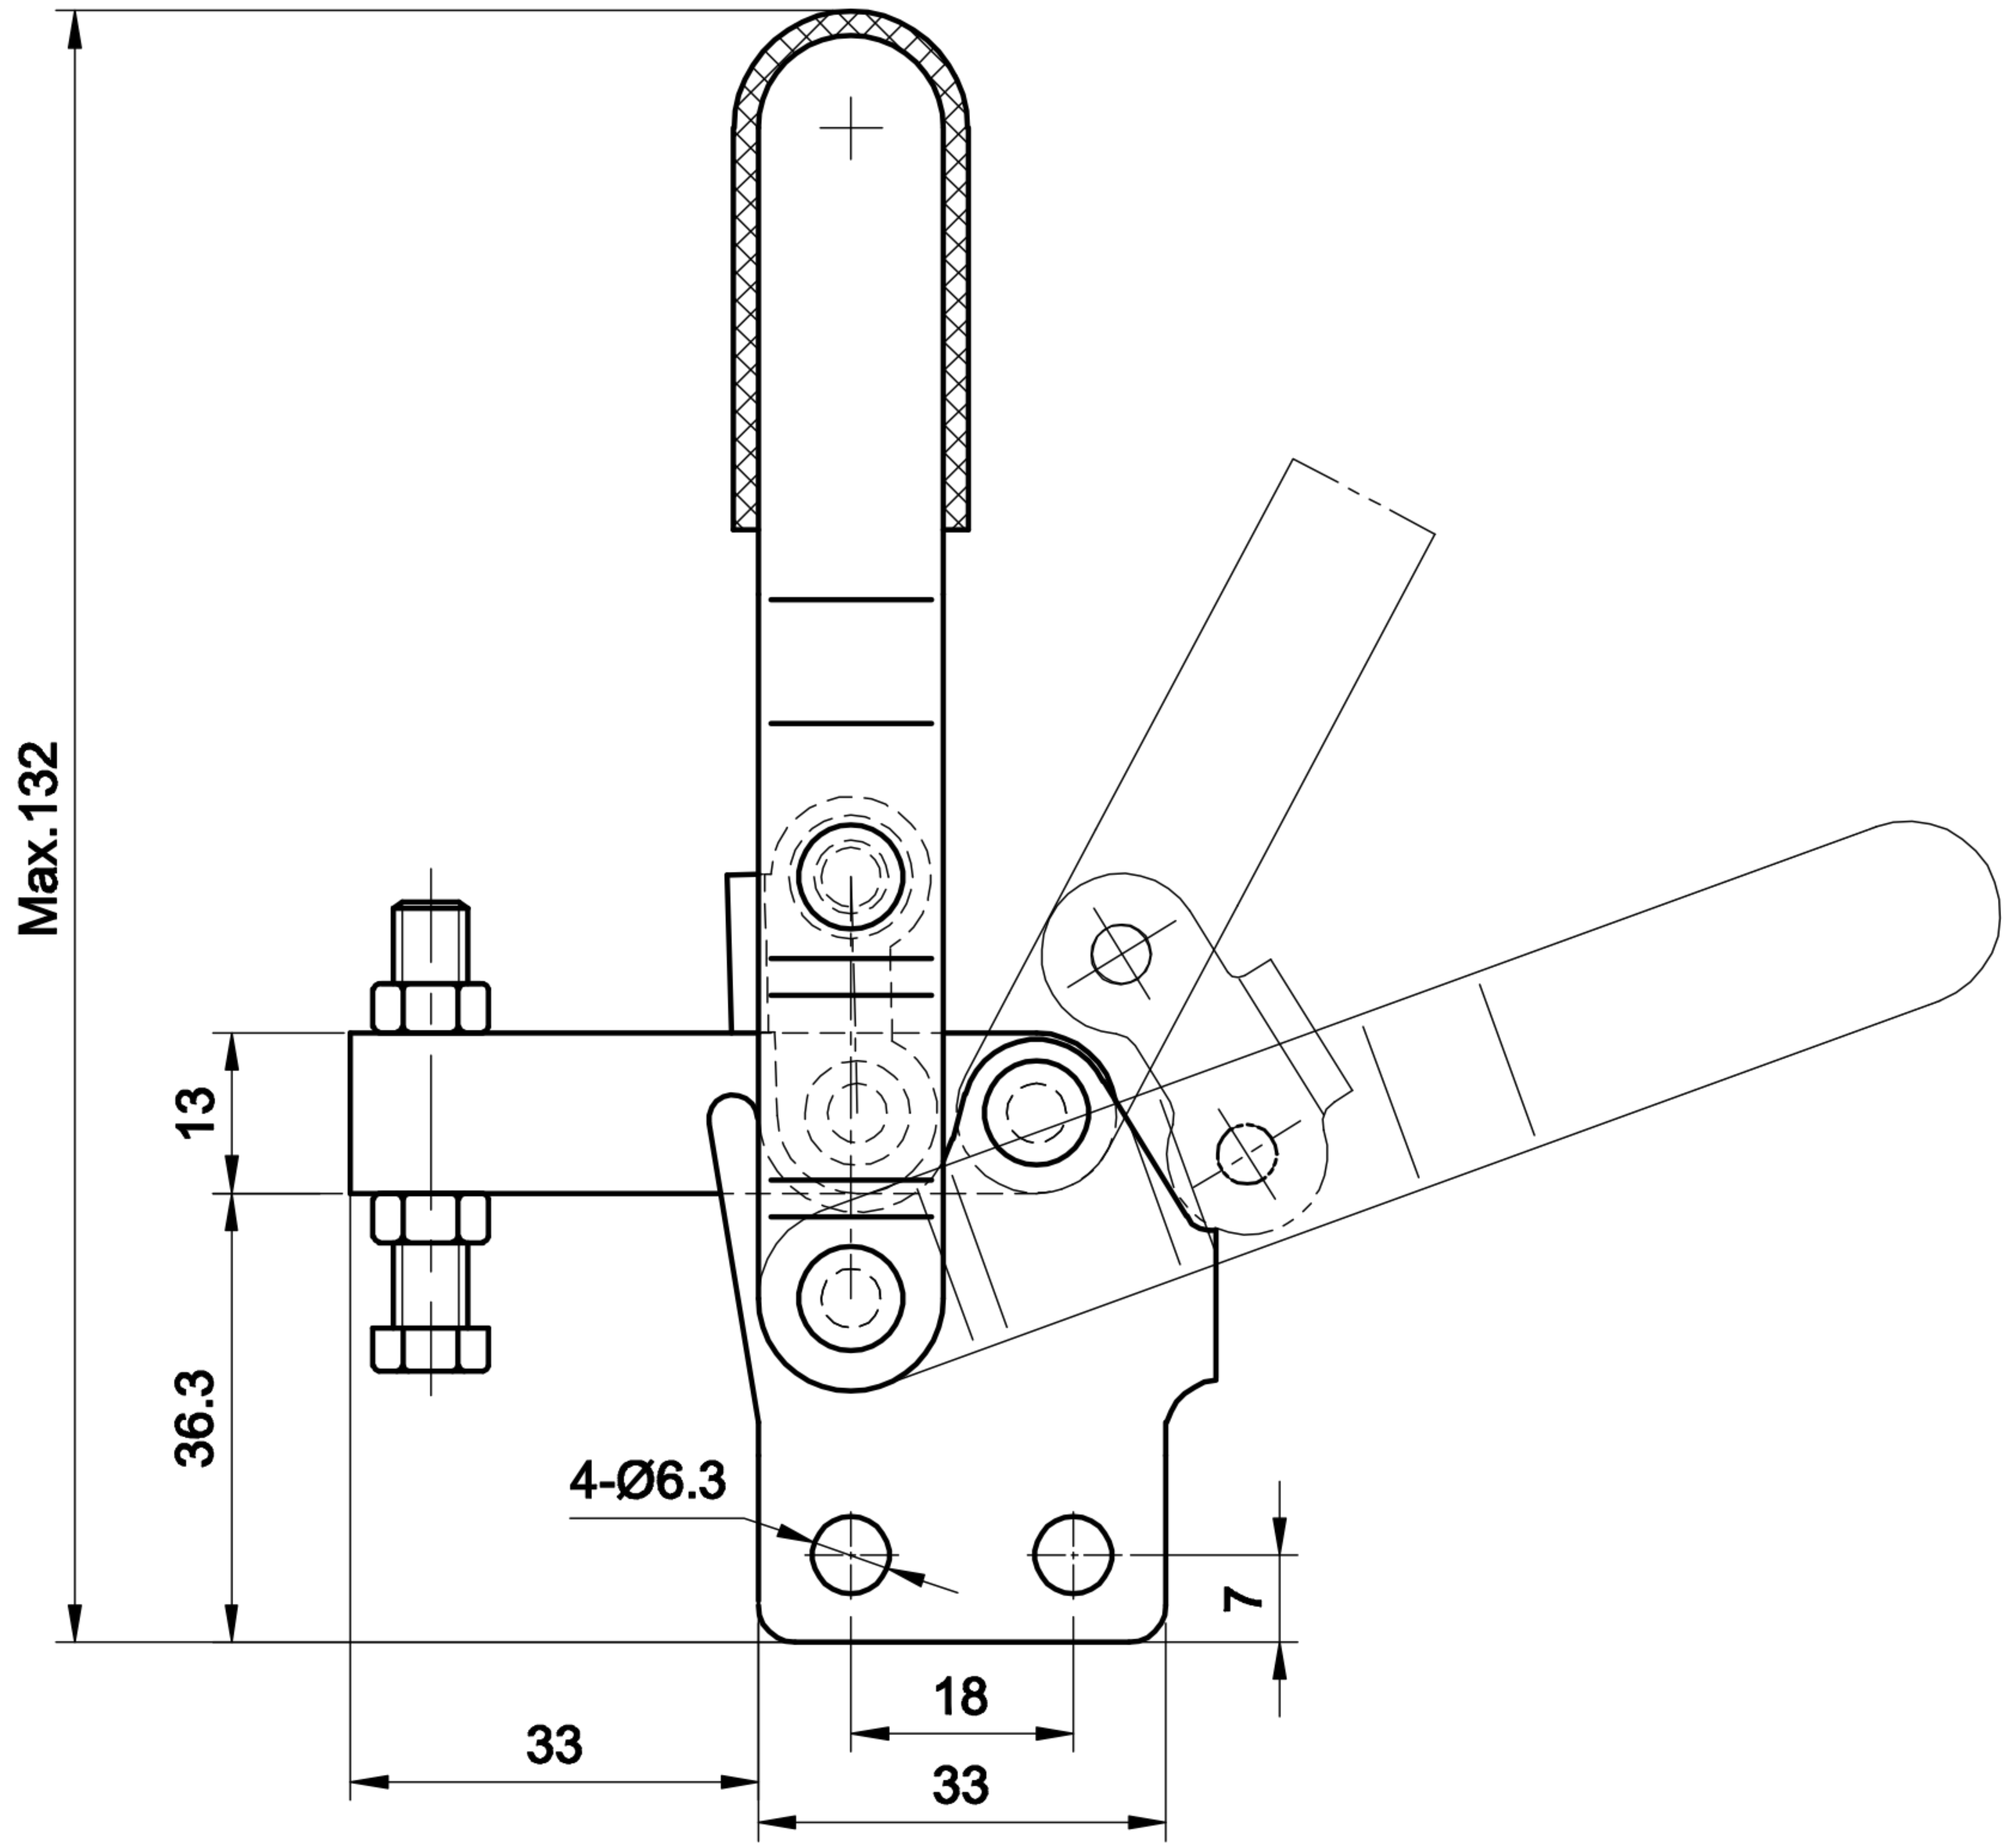

DST-12401

BAR OPENS:120°

HANDLE OPENS:75°

SPINDLE SUPPLIED:CH-SA-064010