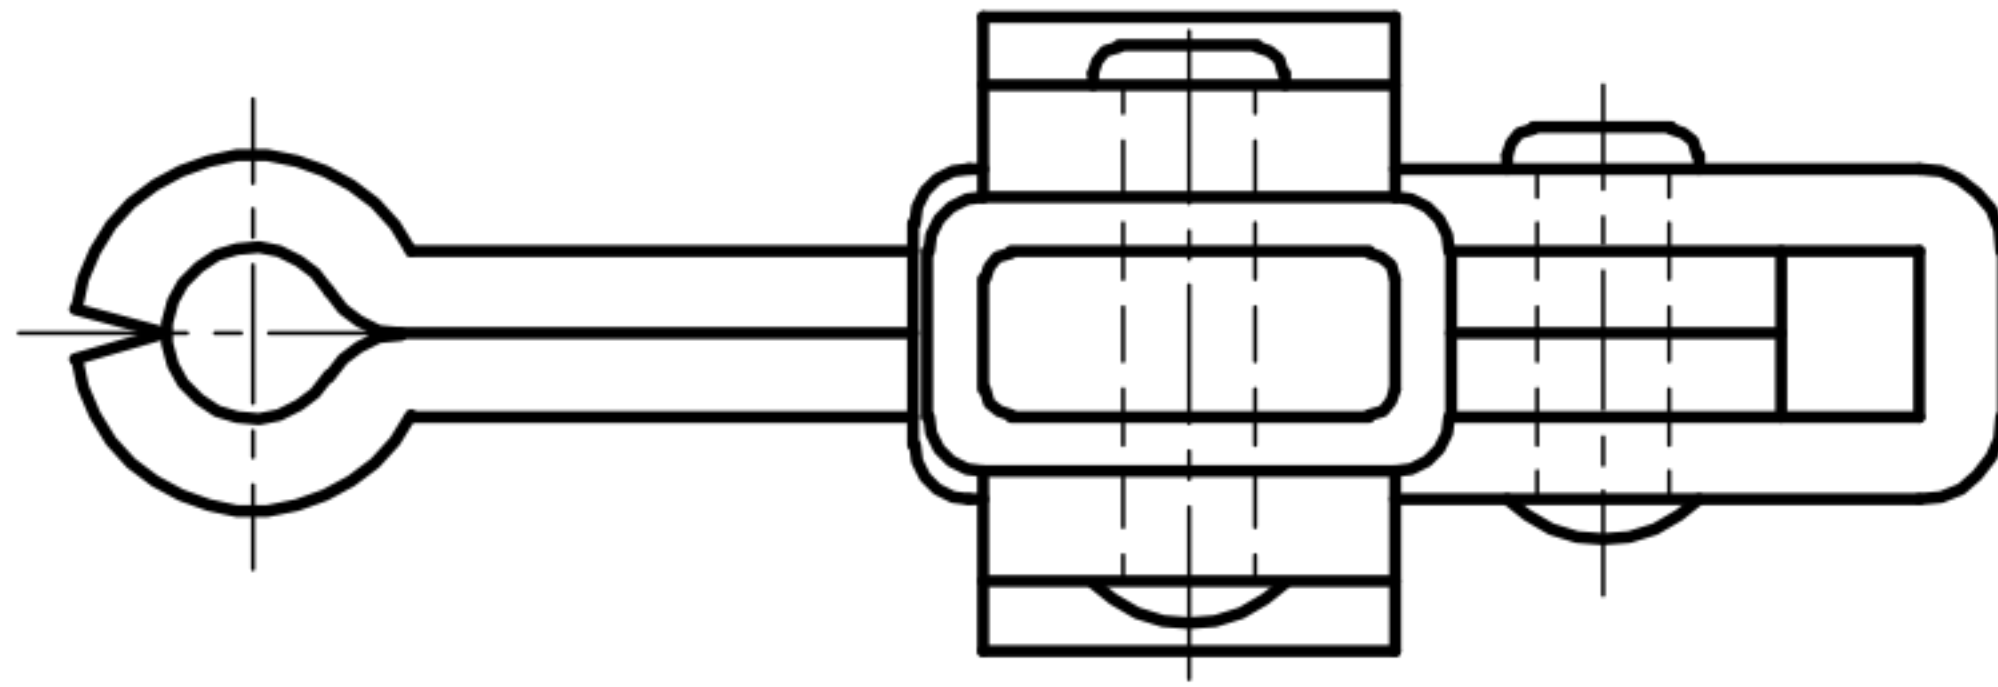

DST-12401

BAR OPENS:120°

HANDLE OPENS:75°

SPINDLE SUPPLIED:CH-SA-064010