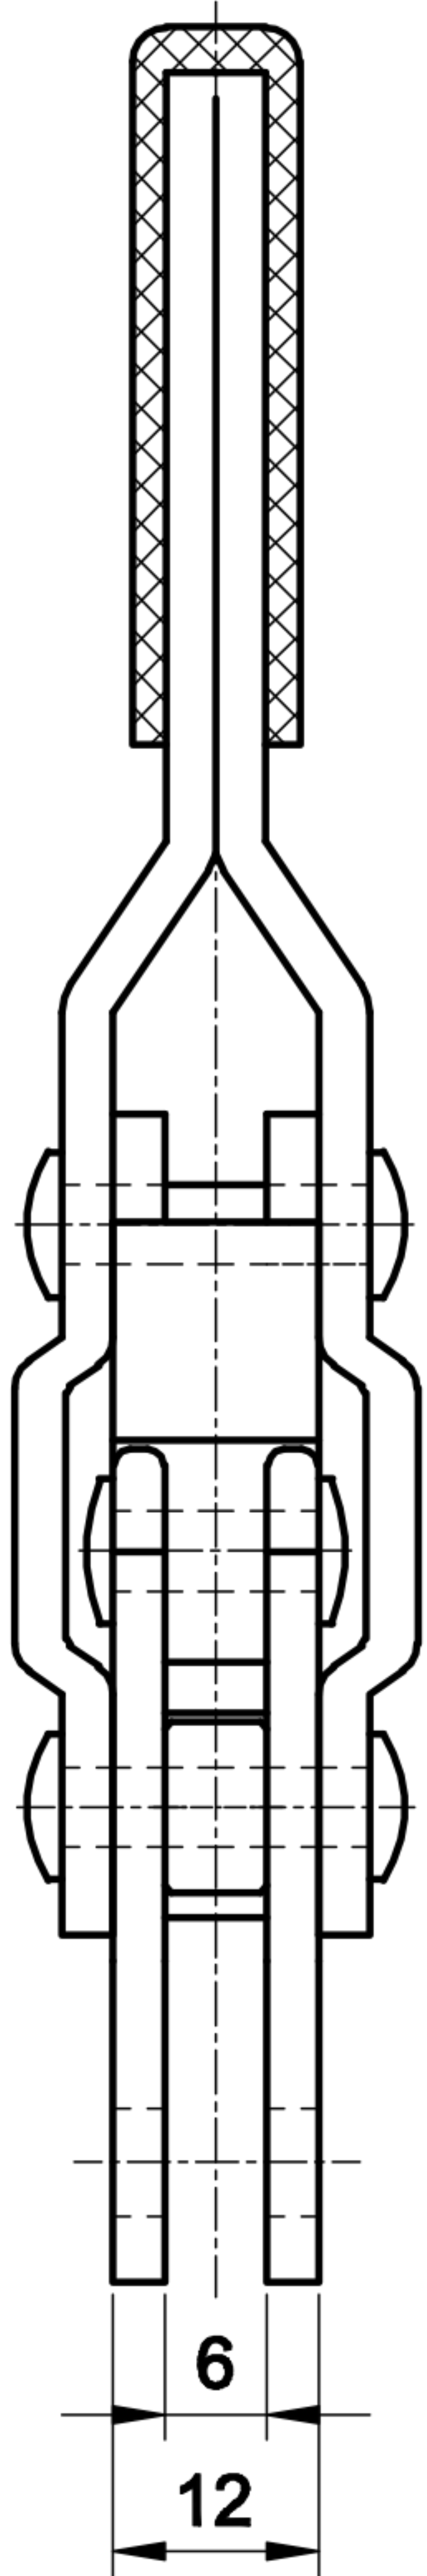

DST-12401

BAR OPENS:120°

HANDLE OPENS:75°

SPINDLE SUPPLIED:CH-SA-064010