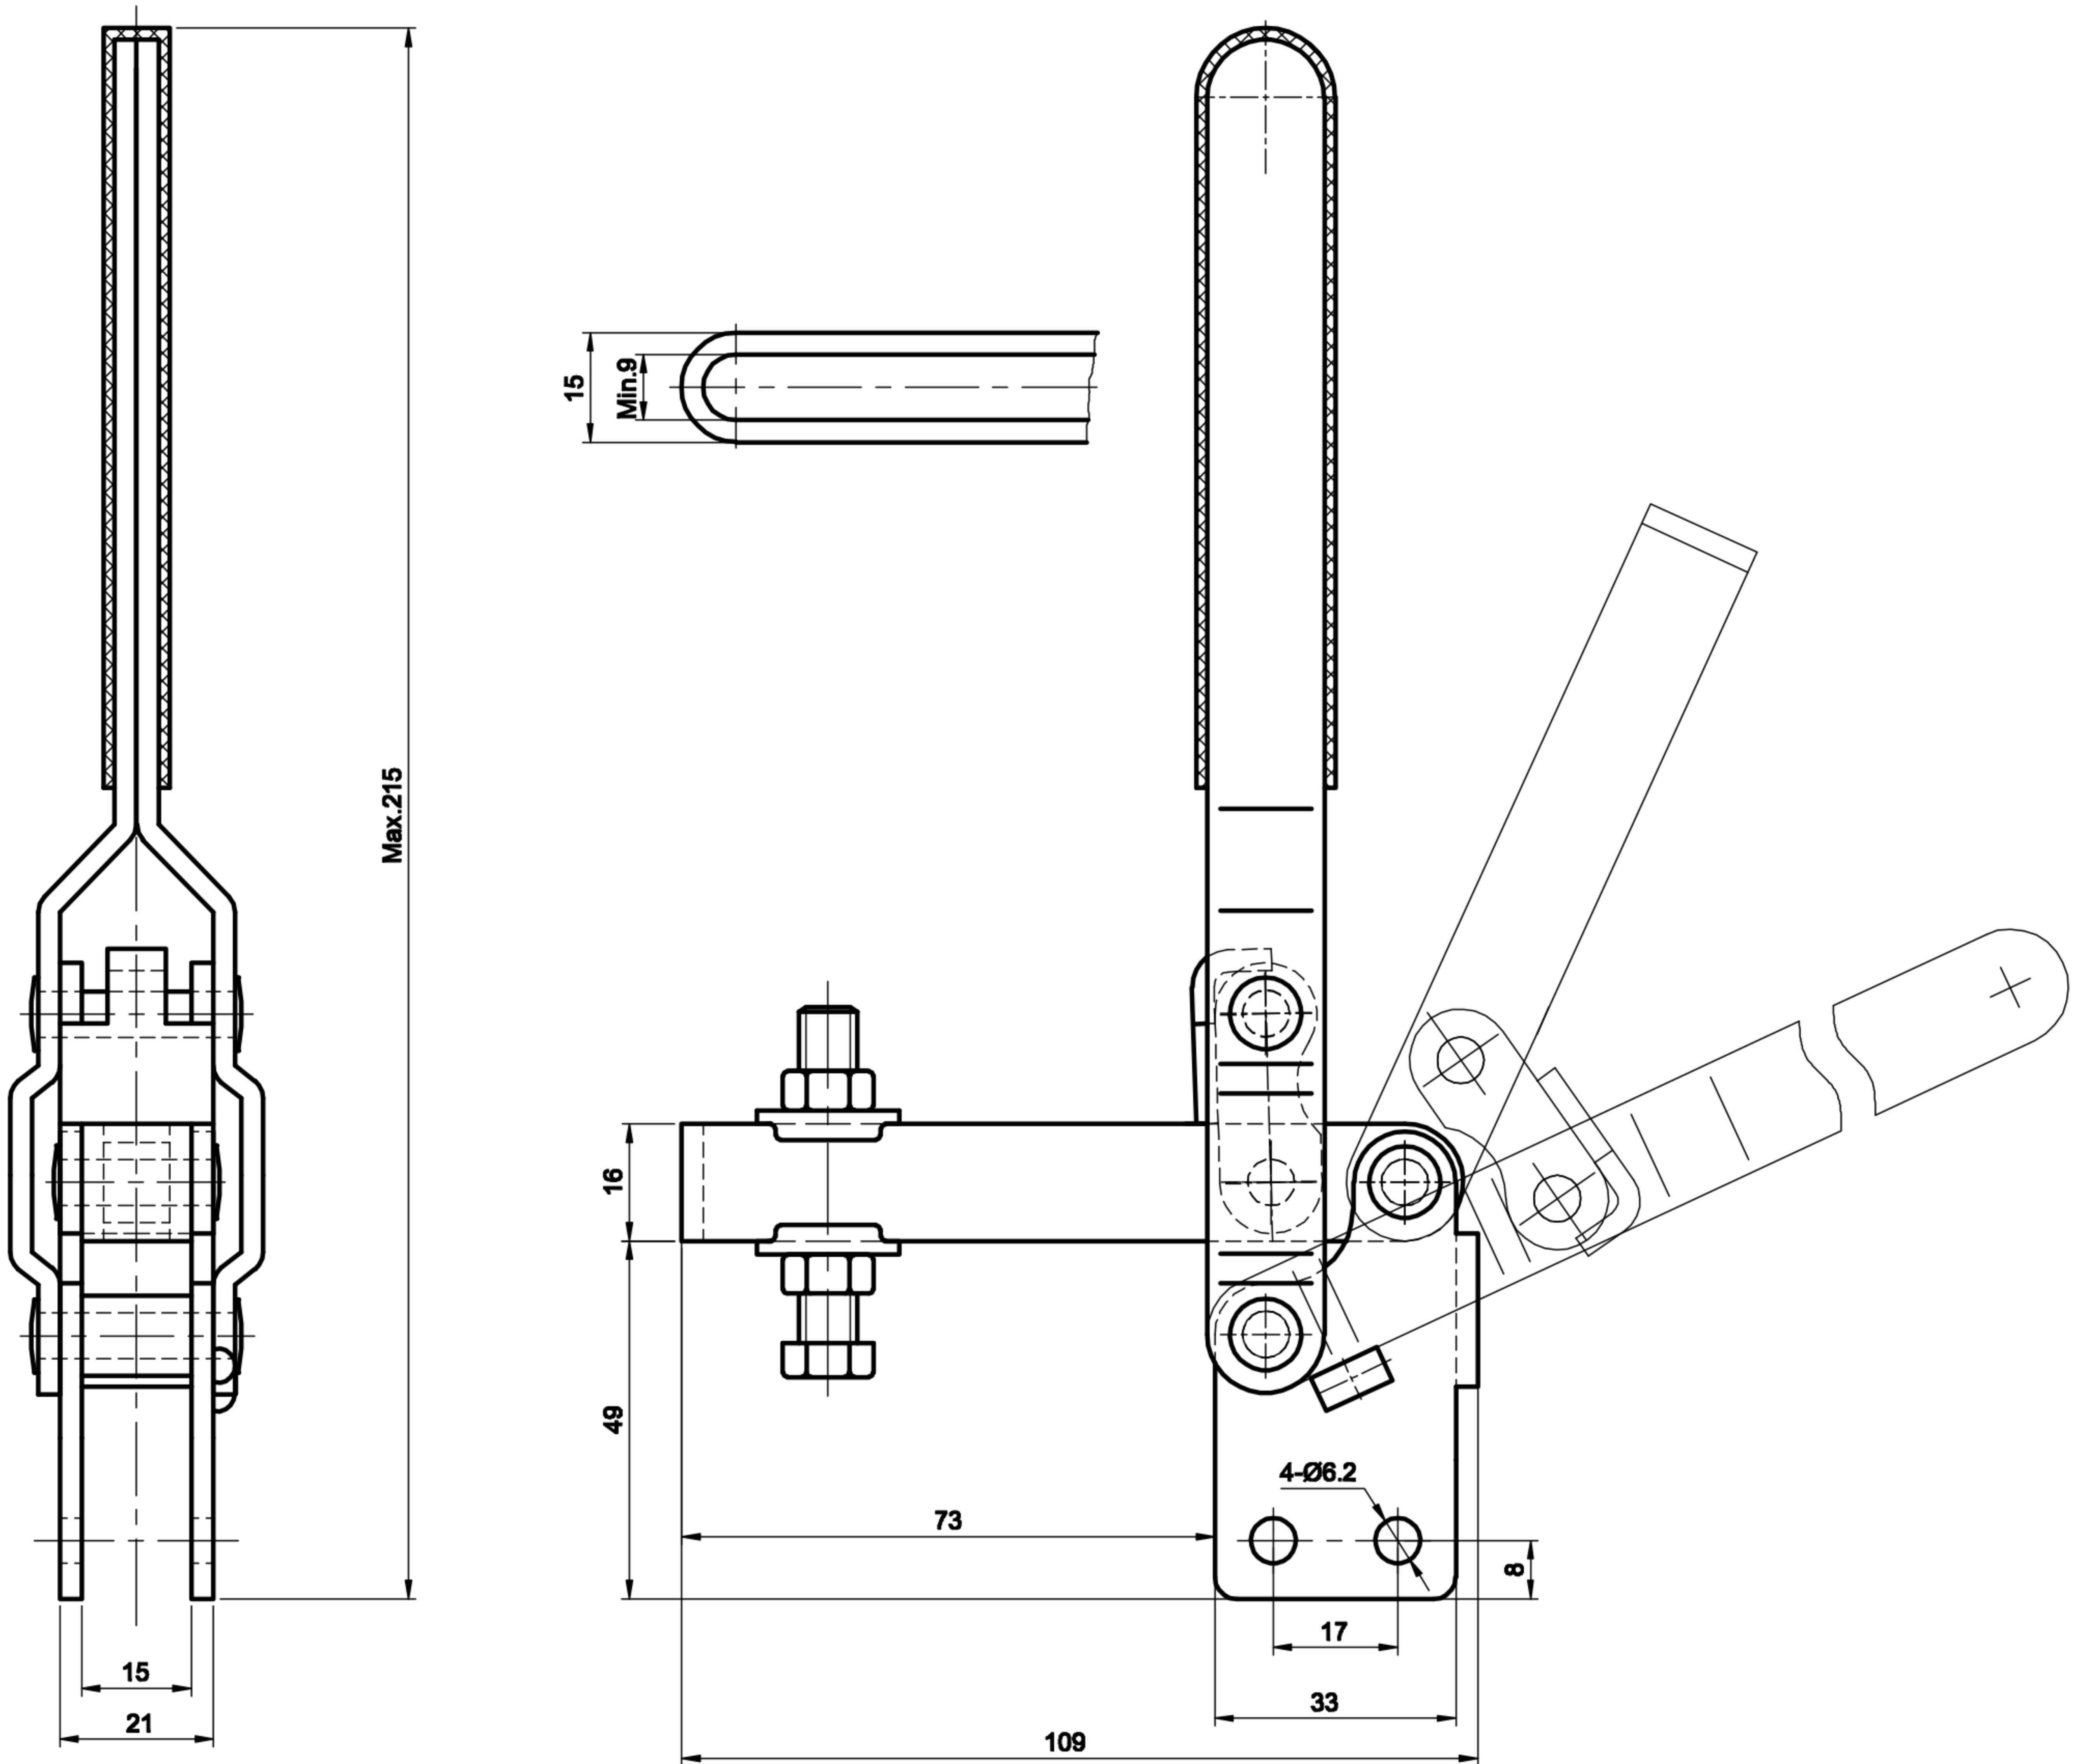

DST-12412

BAR OPENS: 110°
HANDLE OPENS: 64°
SPINDLE SUPPLIED: CH-SA-085012