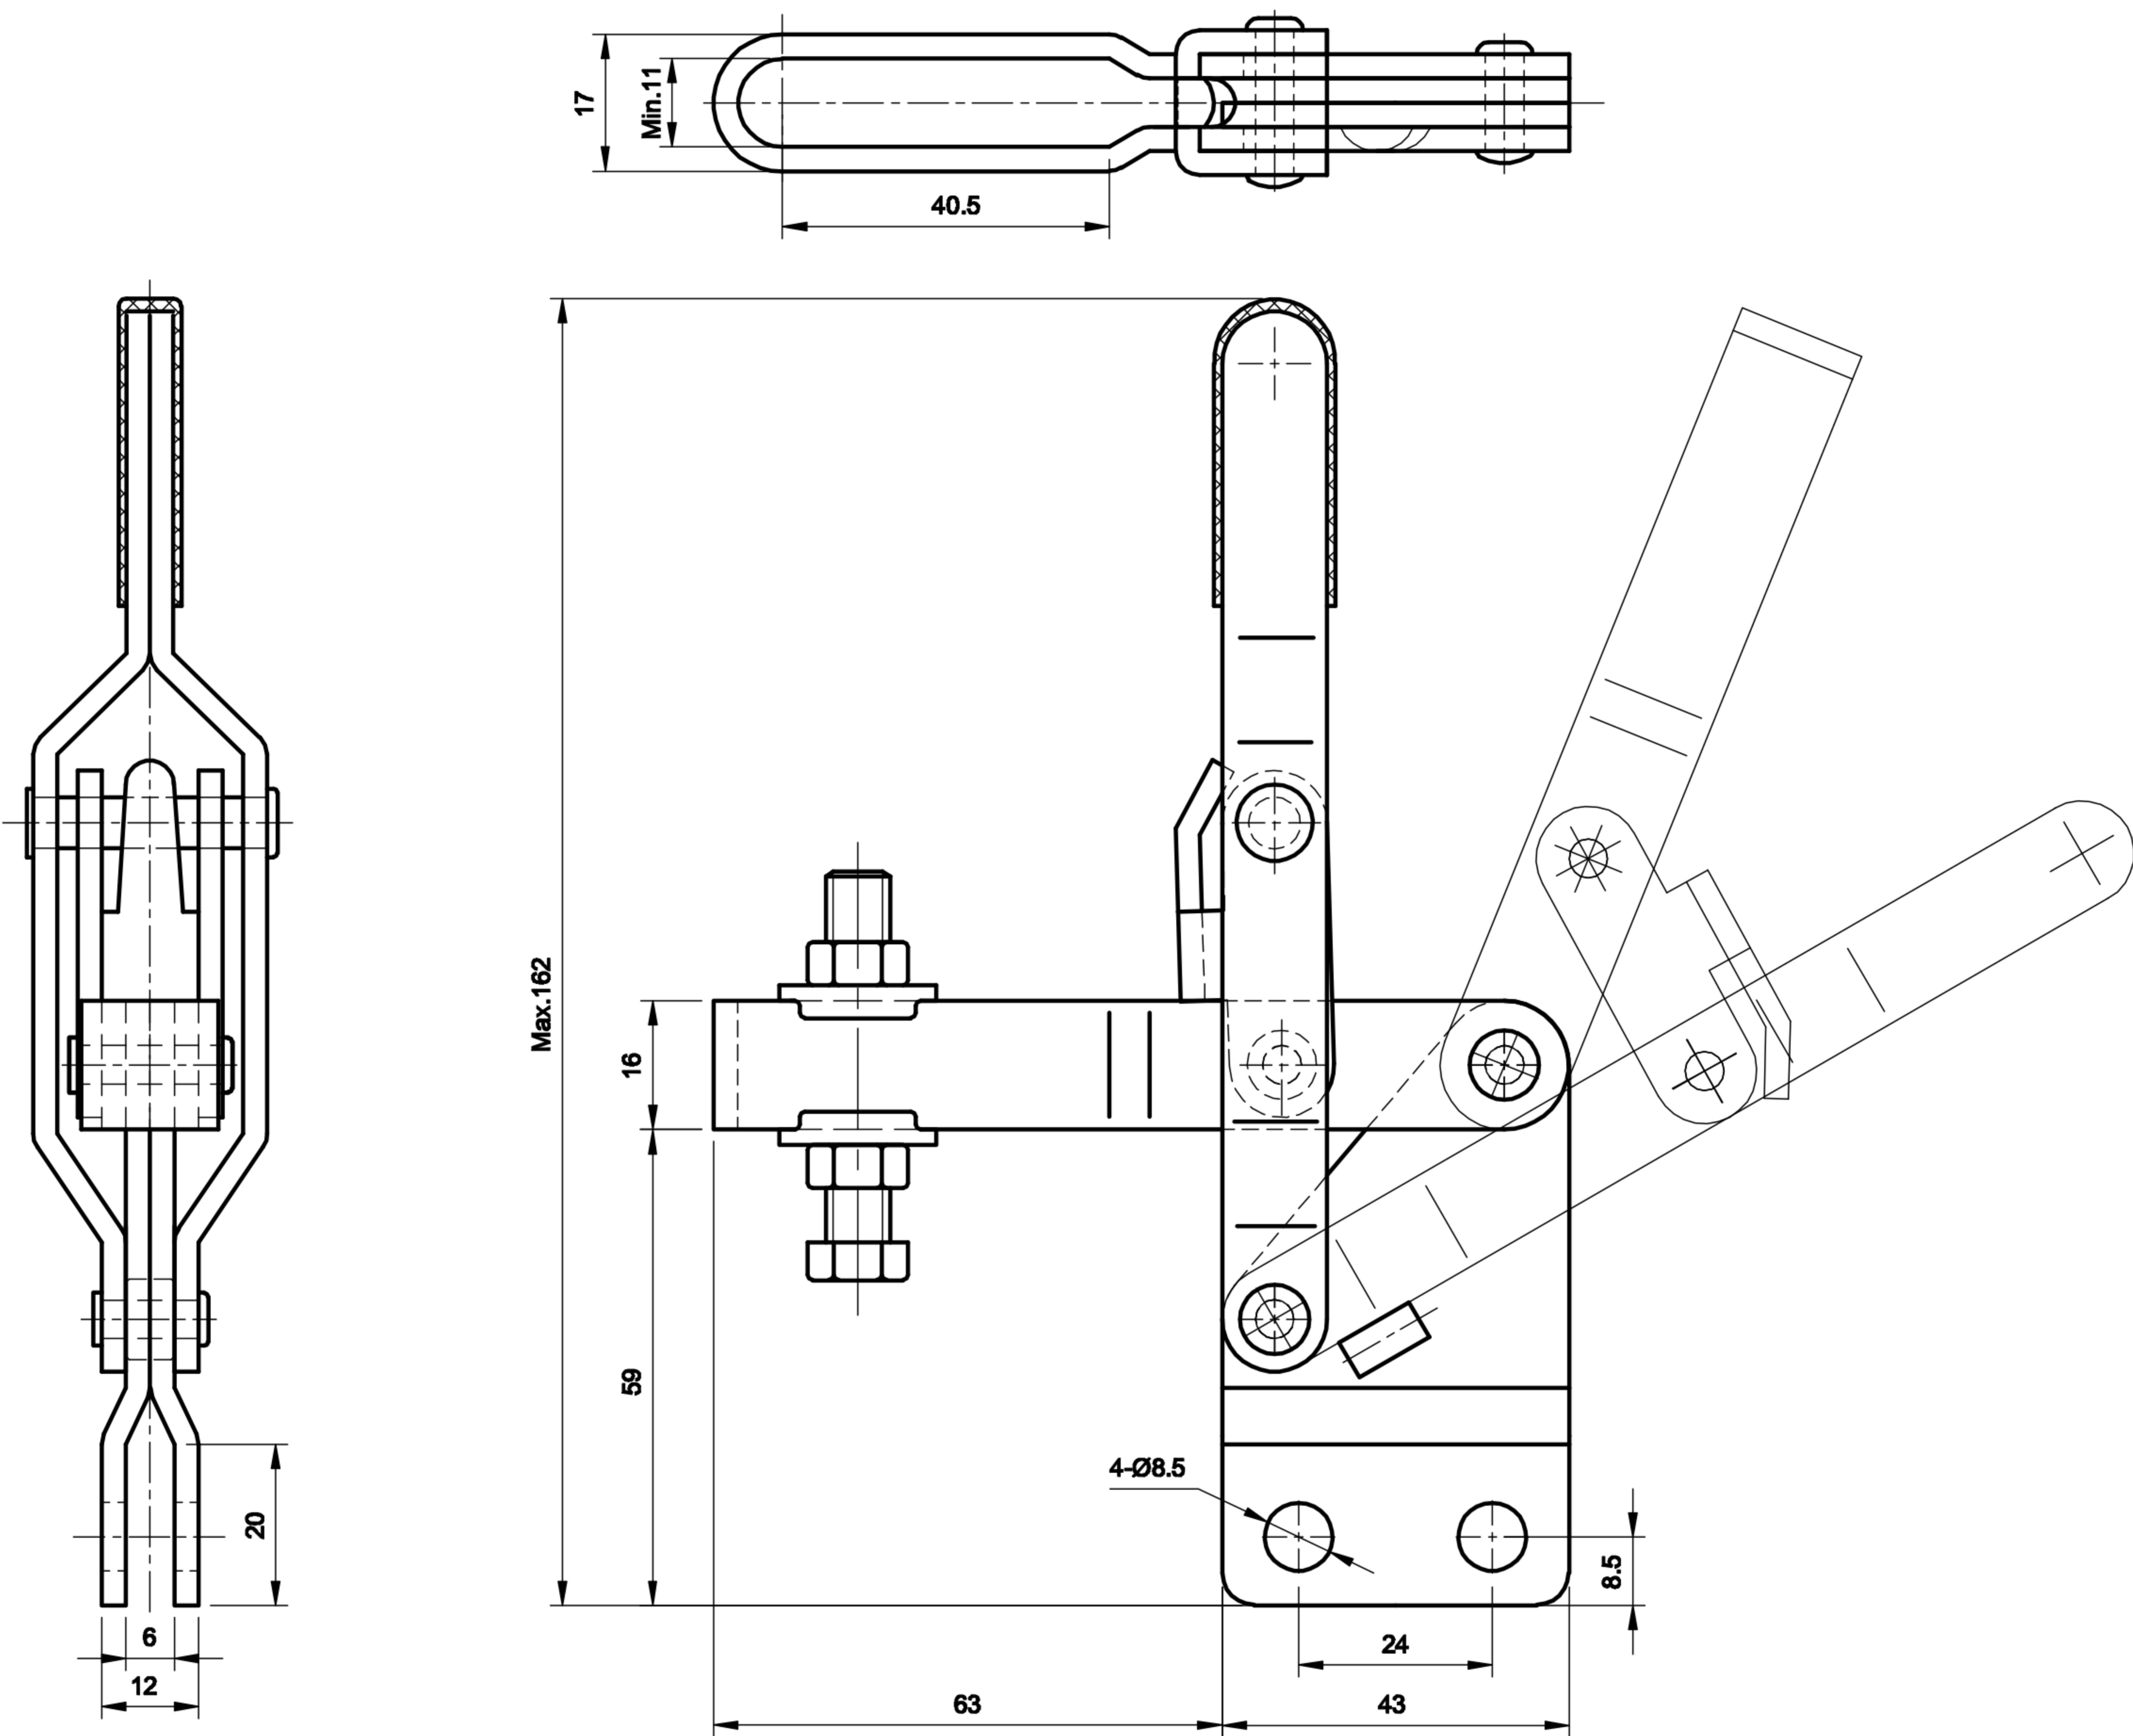

# DST-12421

BAR OPENS:94°

HANDLE OPENS:45°

SPINDLE SUPPLIED:CH-SA-085012