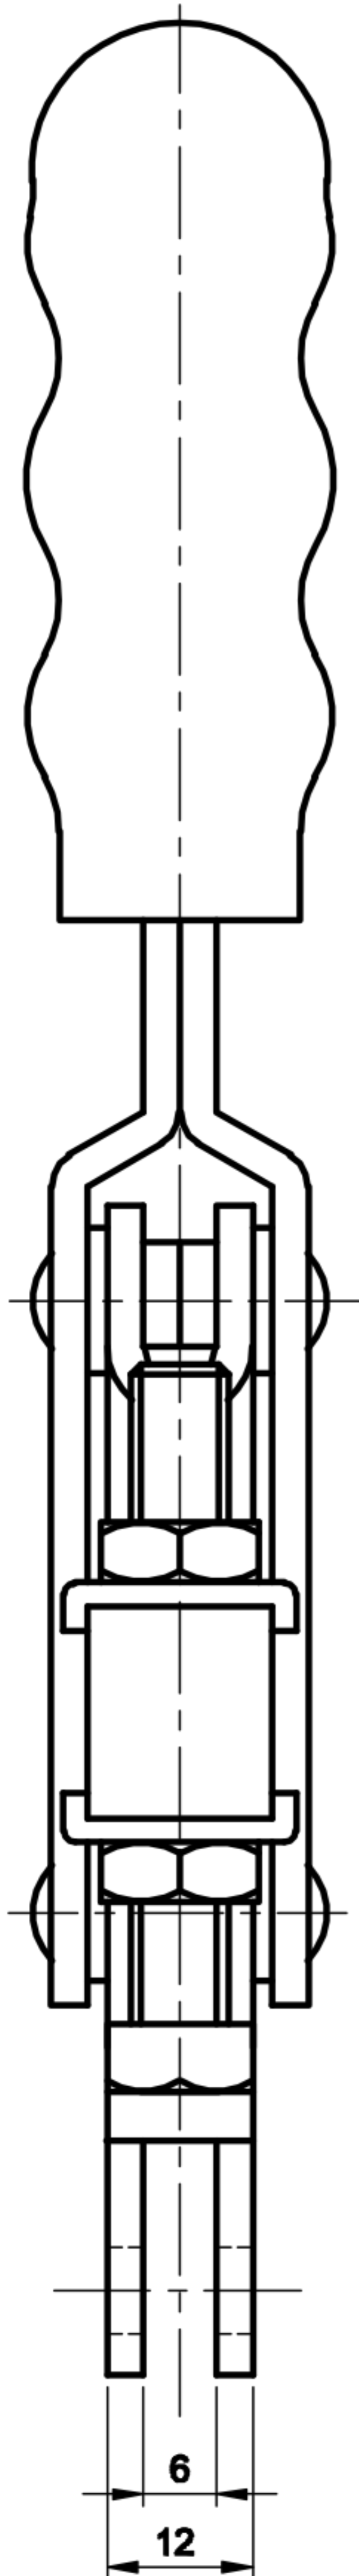

DST-12501-B

BAR OPENS: 90°~150°
HANDLE OPENS: 70°~100°
SPINDLE SUPPLIED: CH-SA-085012