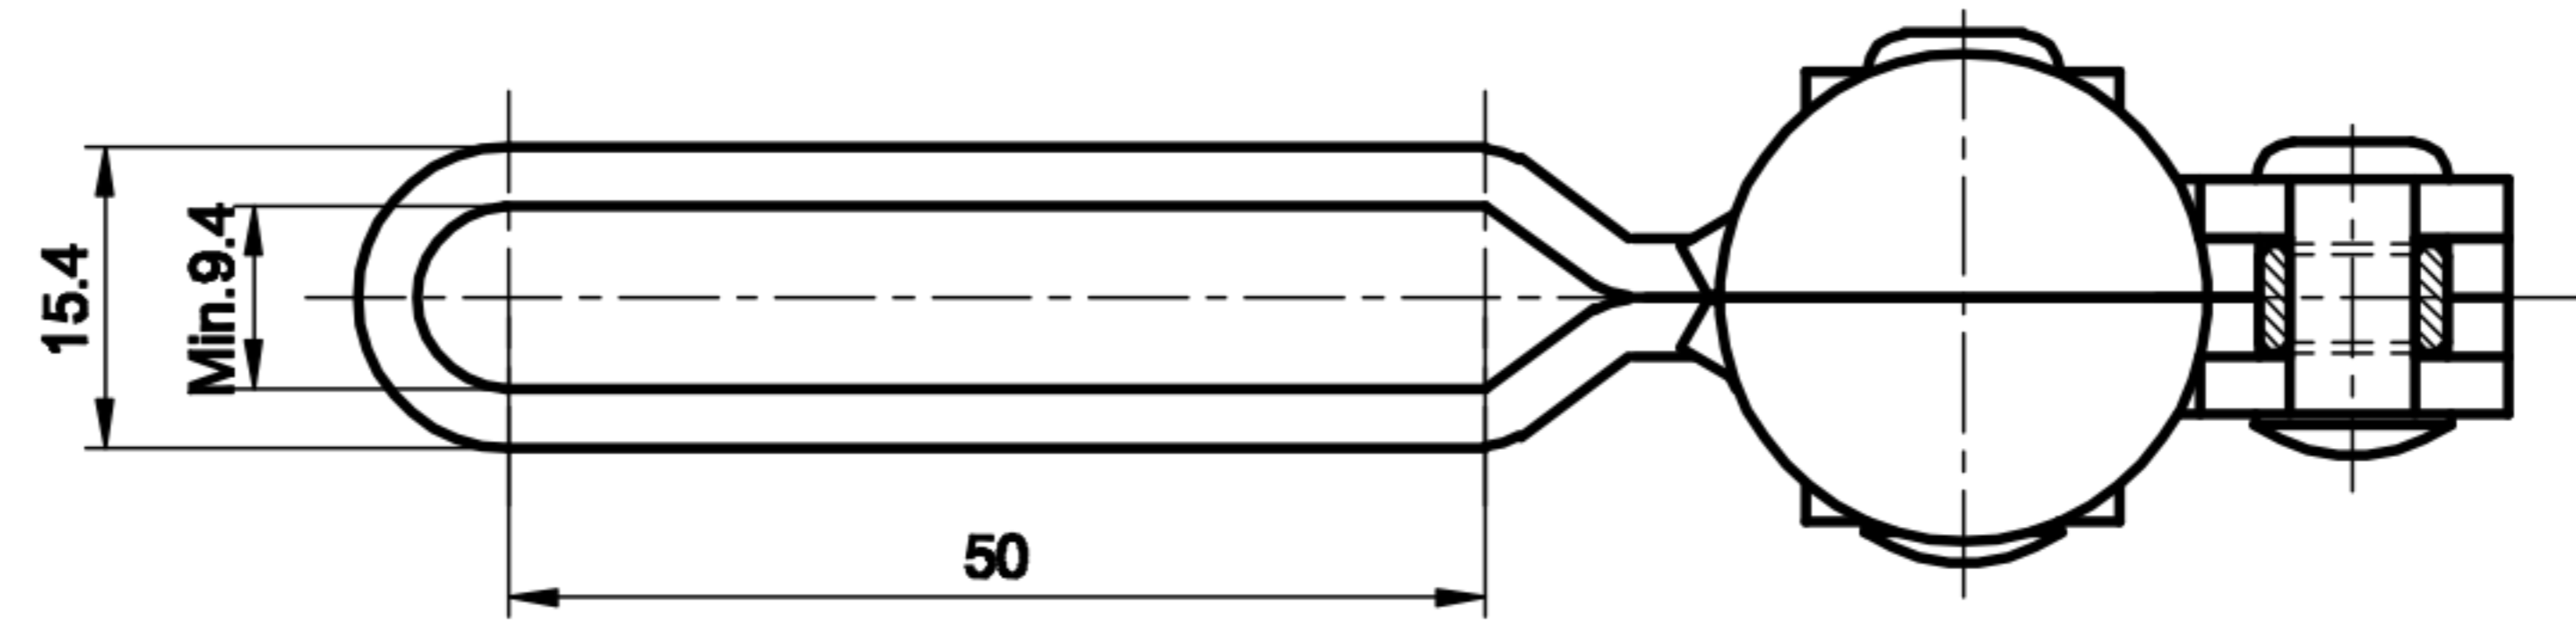

DST-12501-B

BAR OPENS: 90°~150°
HANDLE OPENS: 70°~100°
SPINDLE SUPPLIED: CH-SA-085012