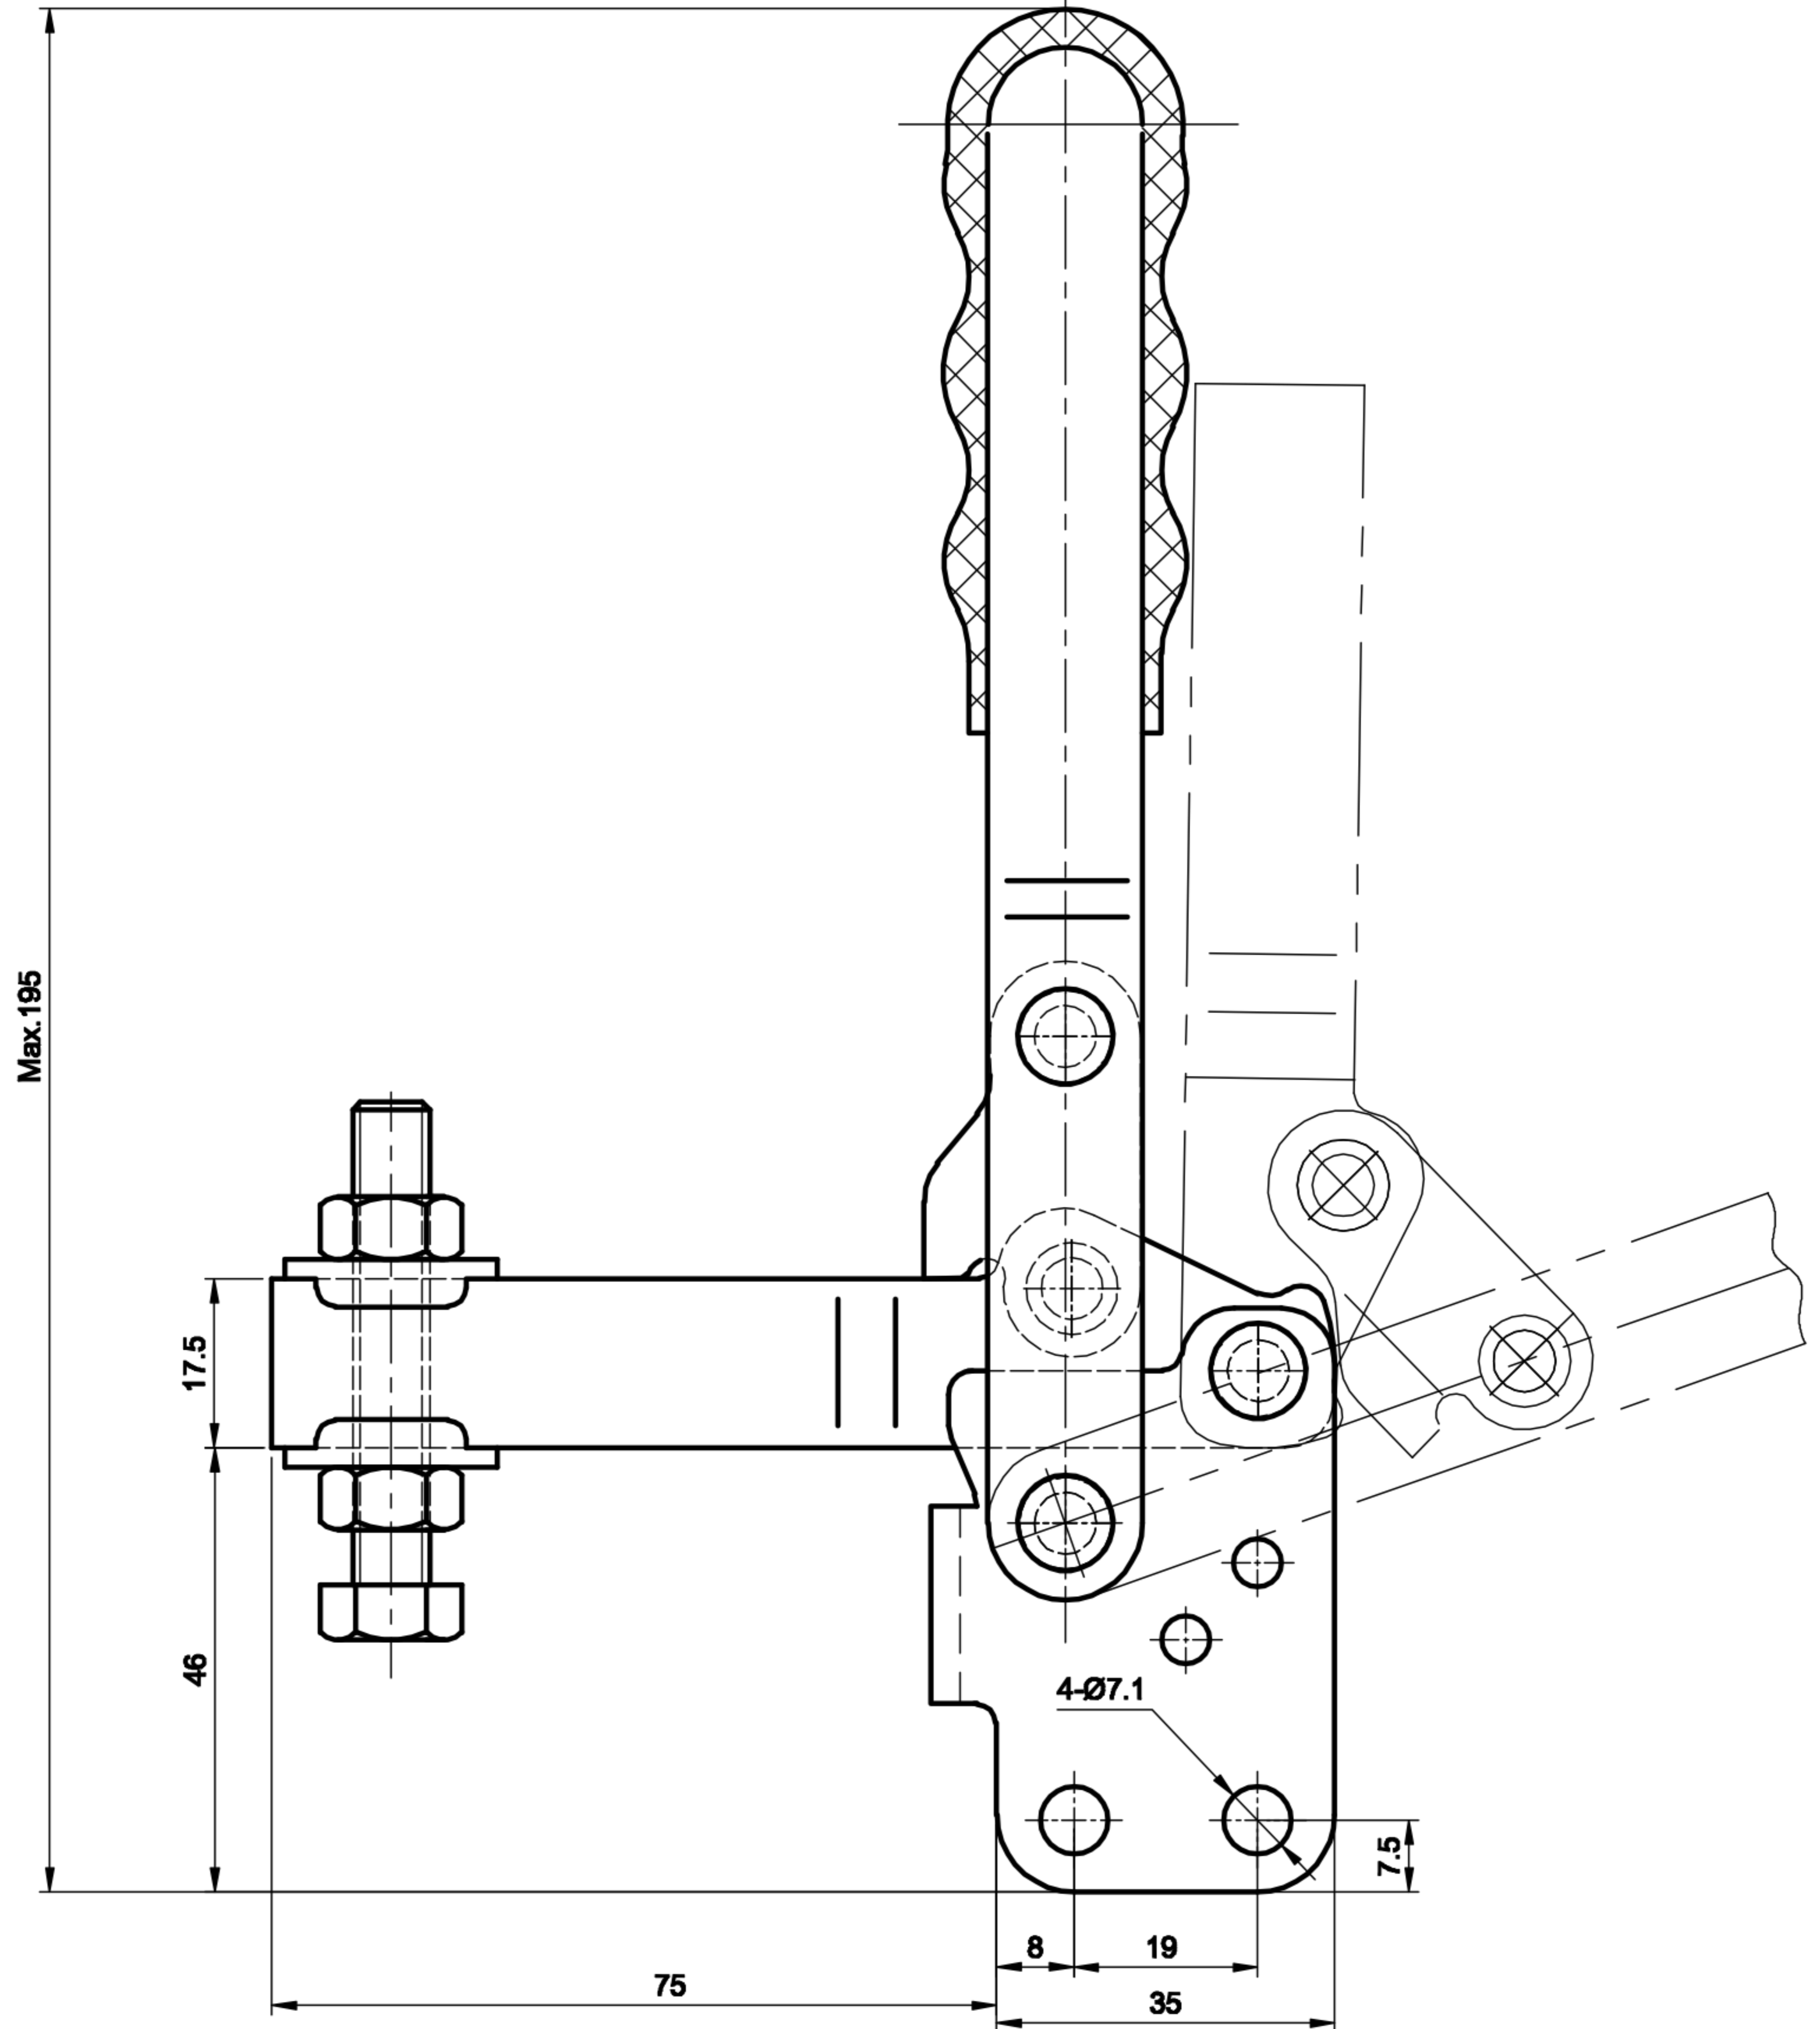

DST-12501-B

BAR OPENS: 90°~150°
HANDLE OPENS: 70°~100°
SPINDLE SUPPLIED: CH-SA-085012