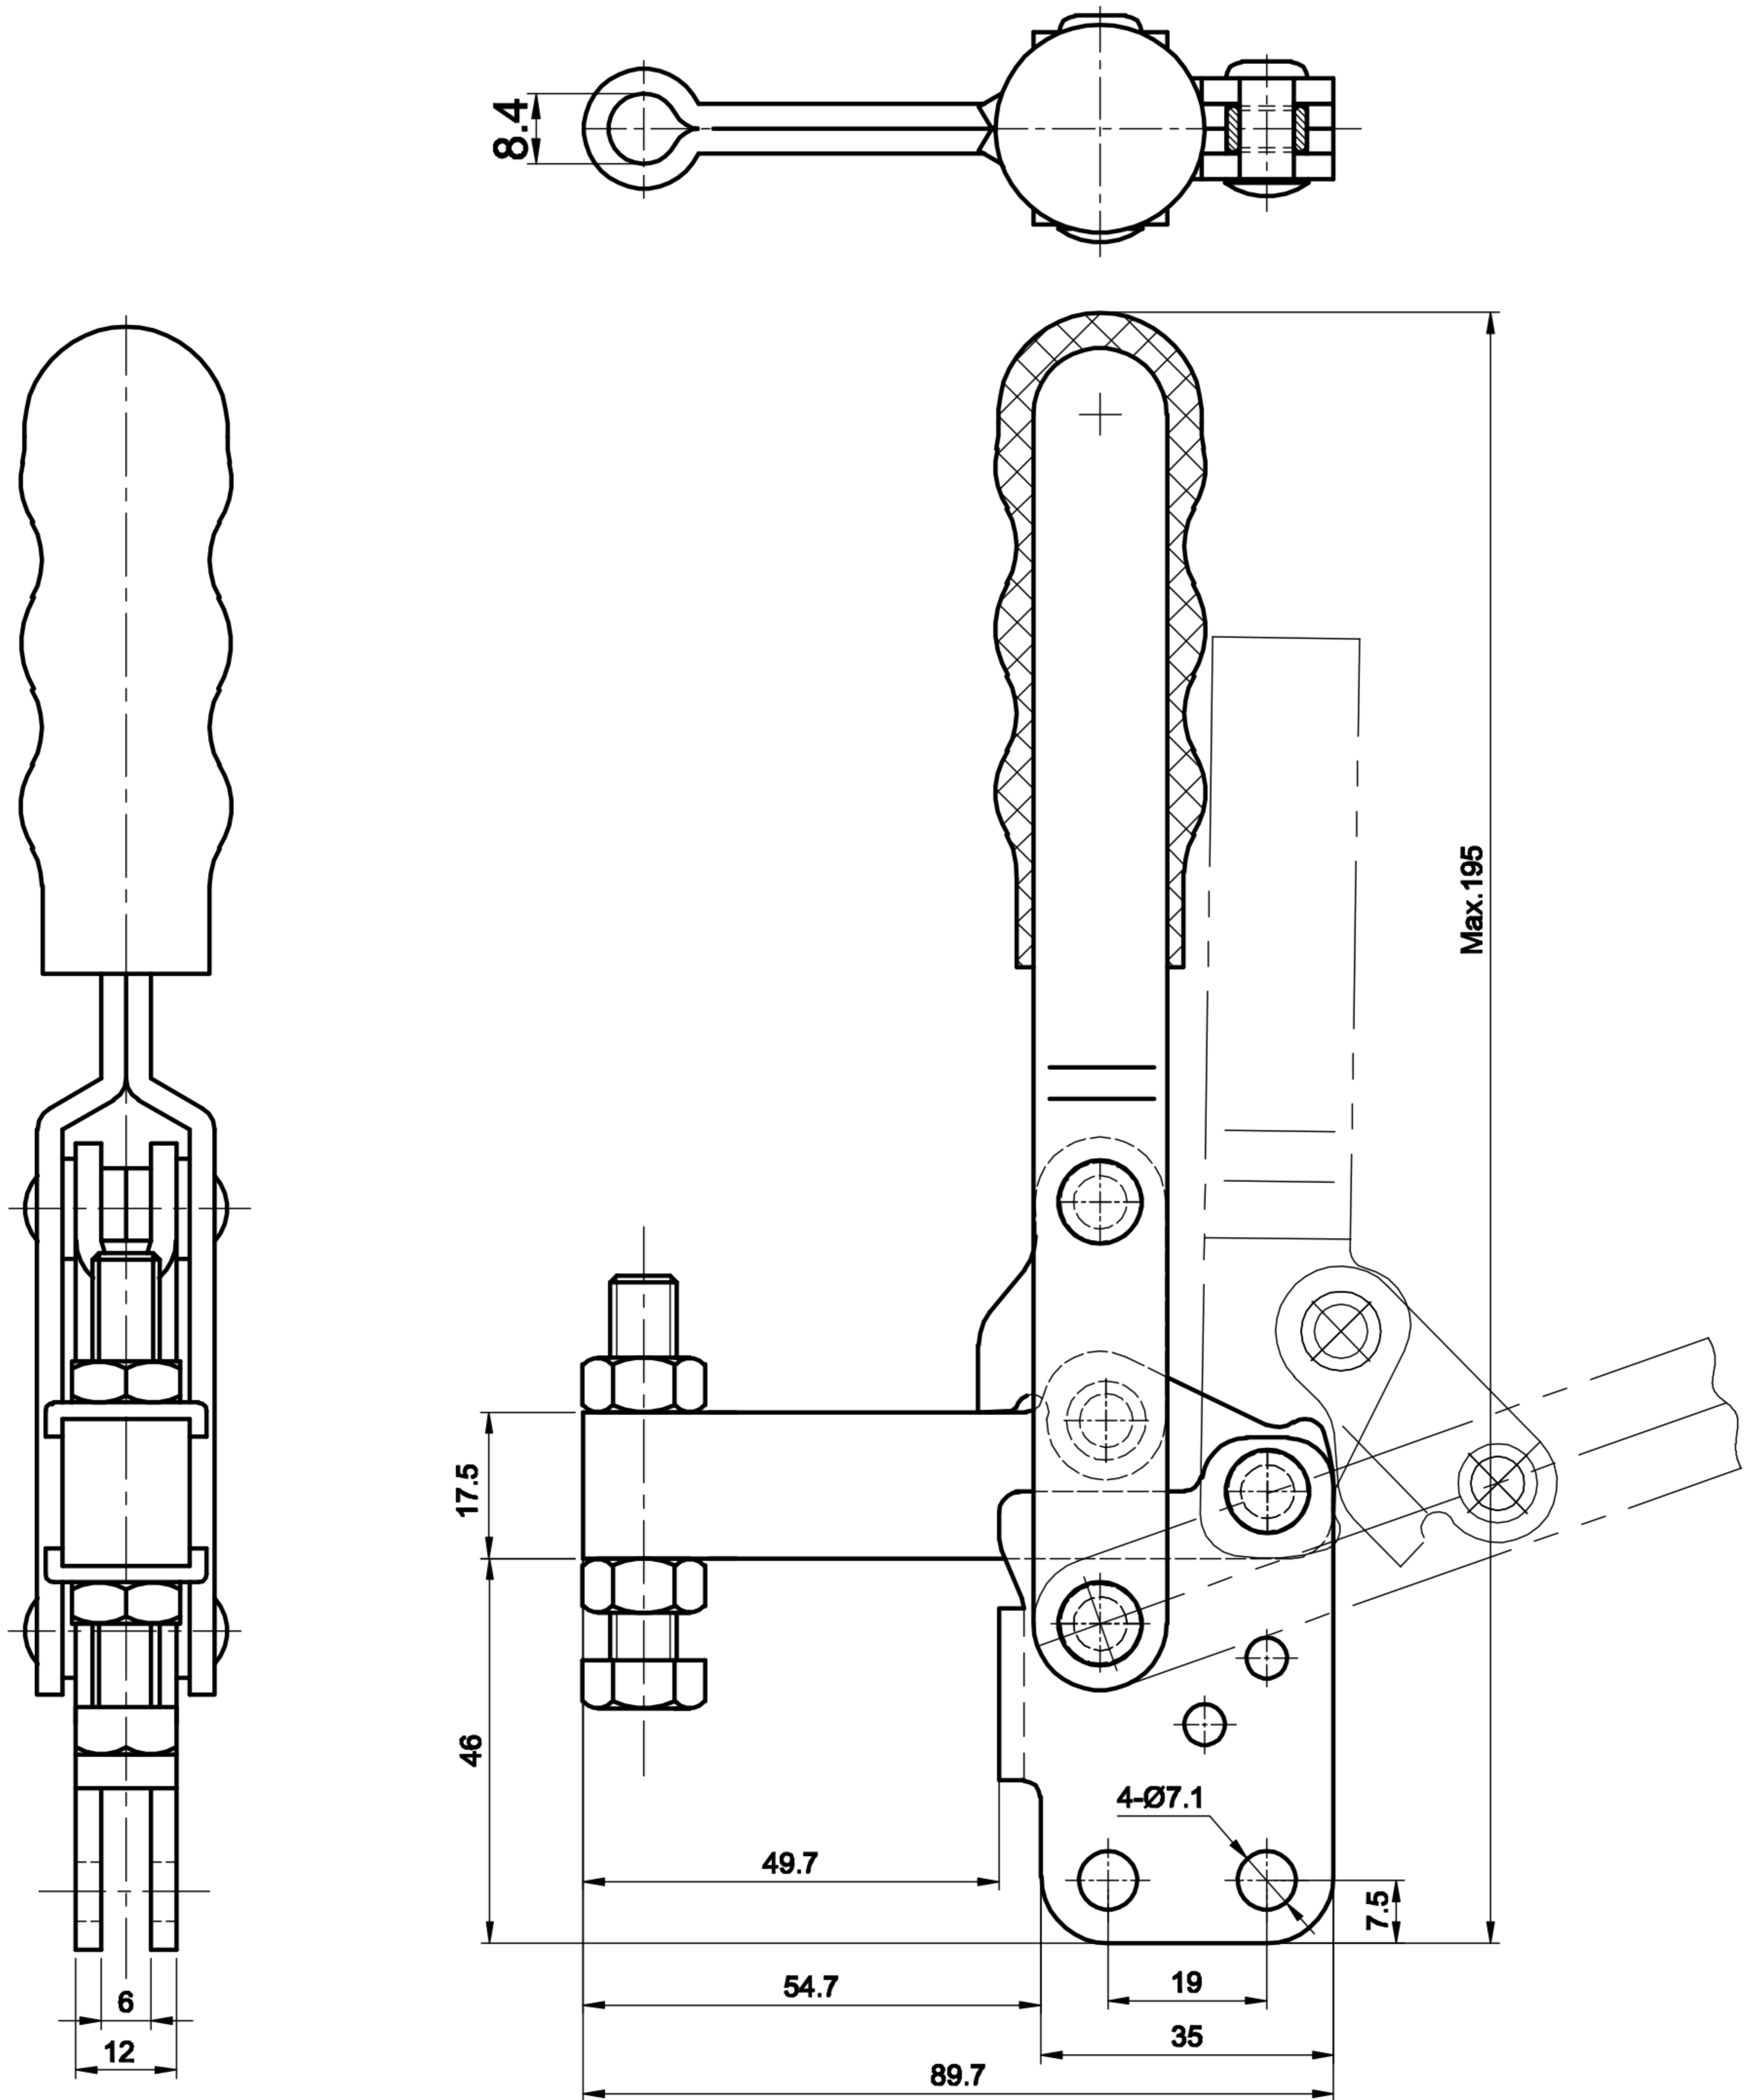

DST-12501-C

BAR OPENS:90°~150°

HANDLE OPENS:70°~100°

SPINDLE SUPPLIED:CH-SA-085012