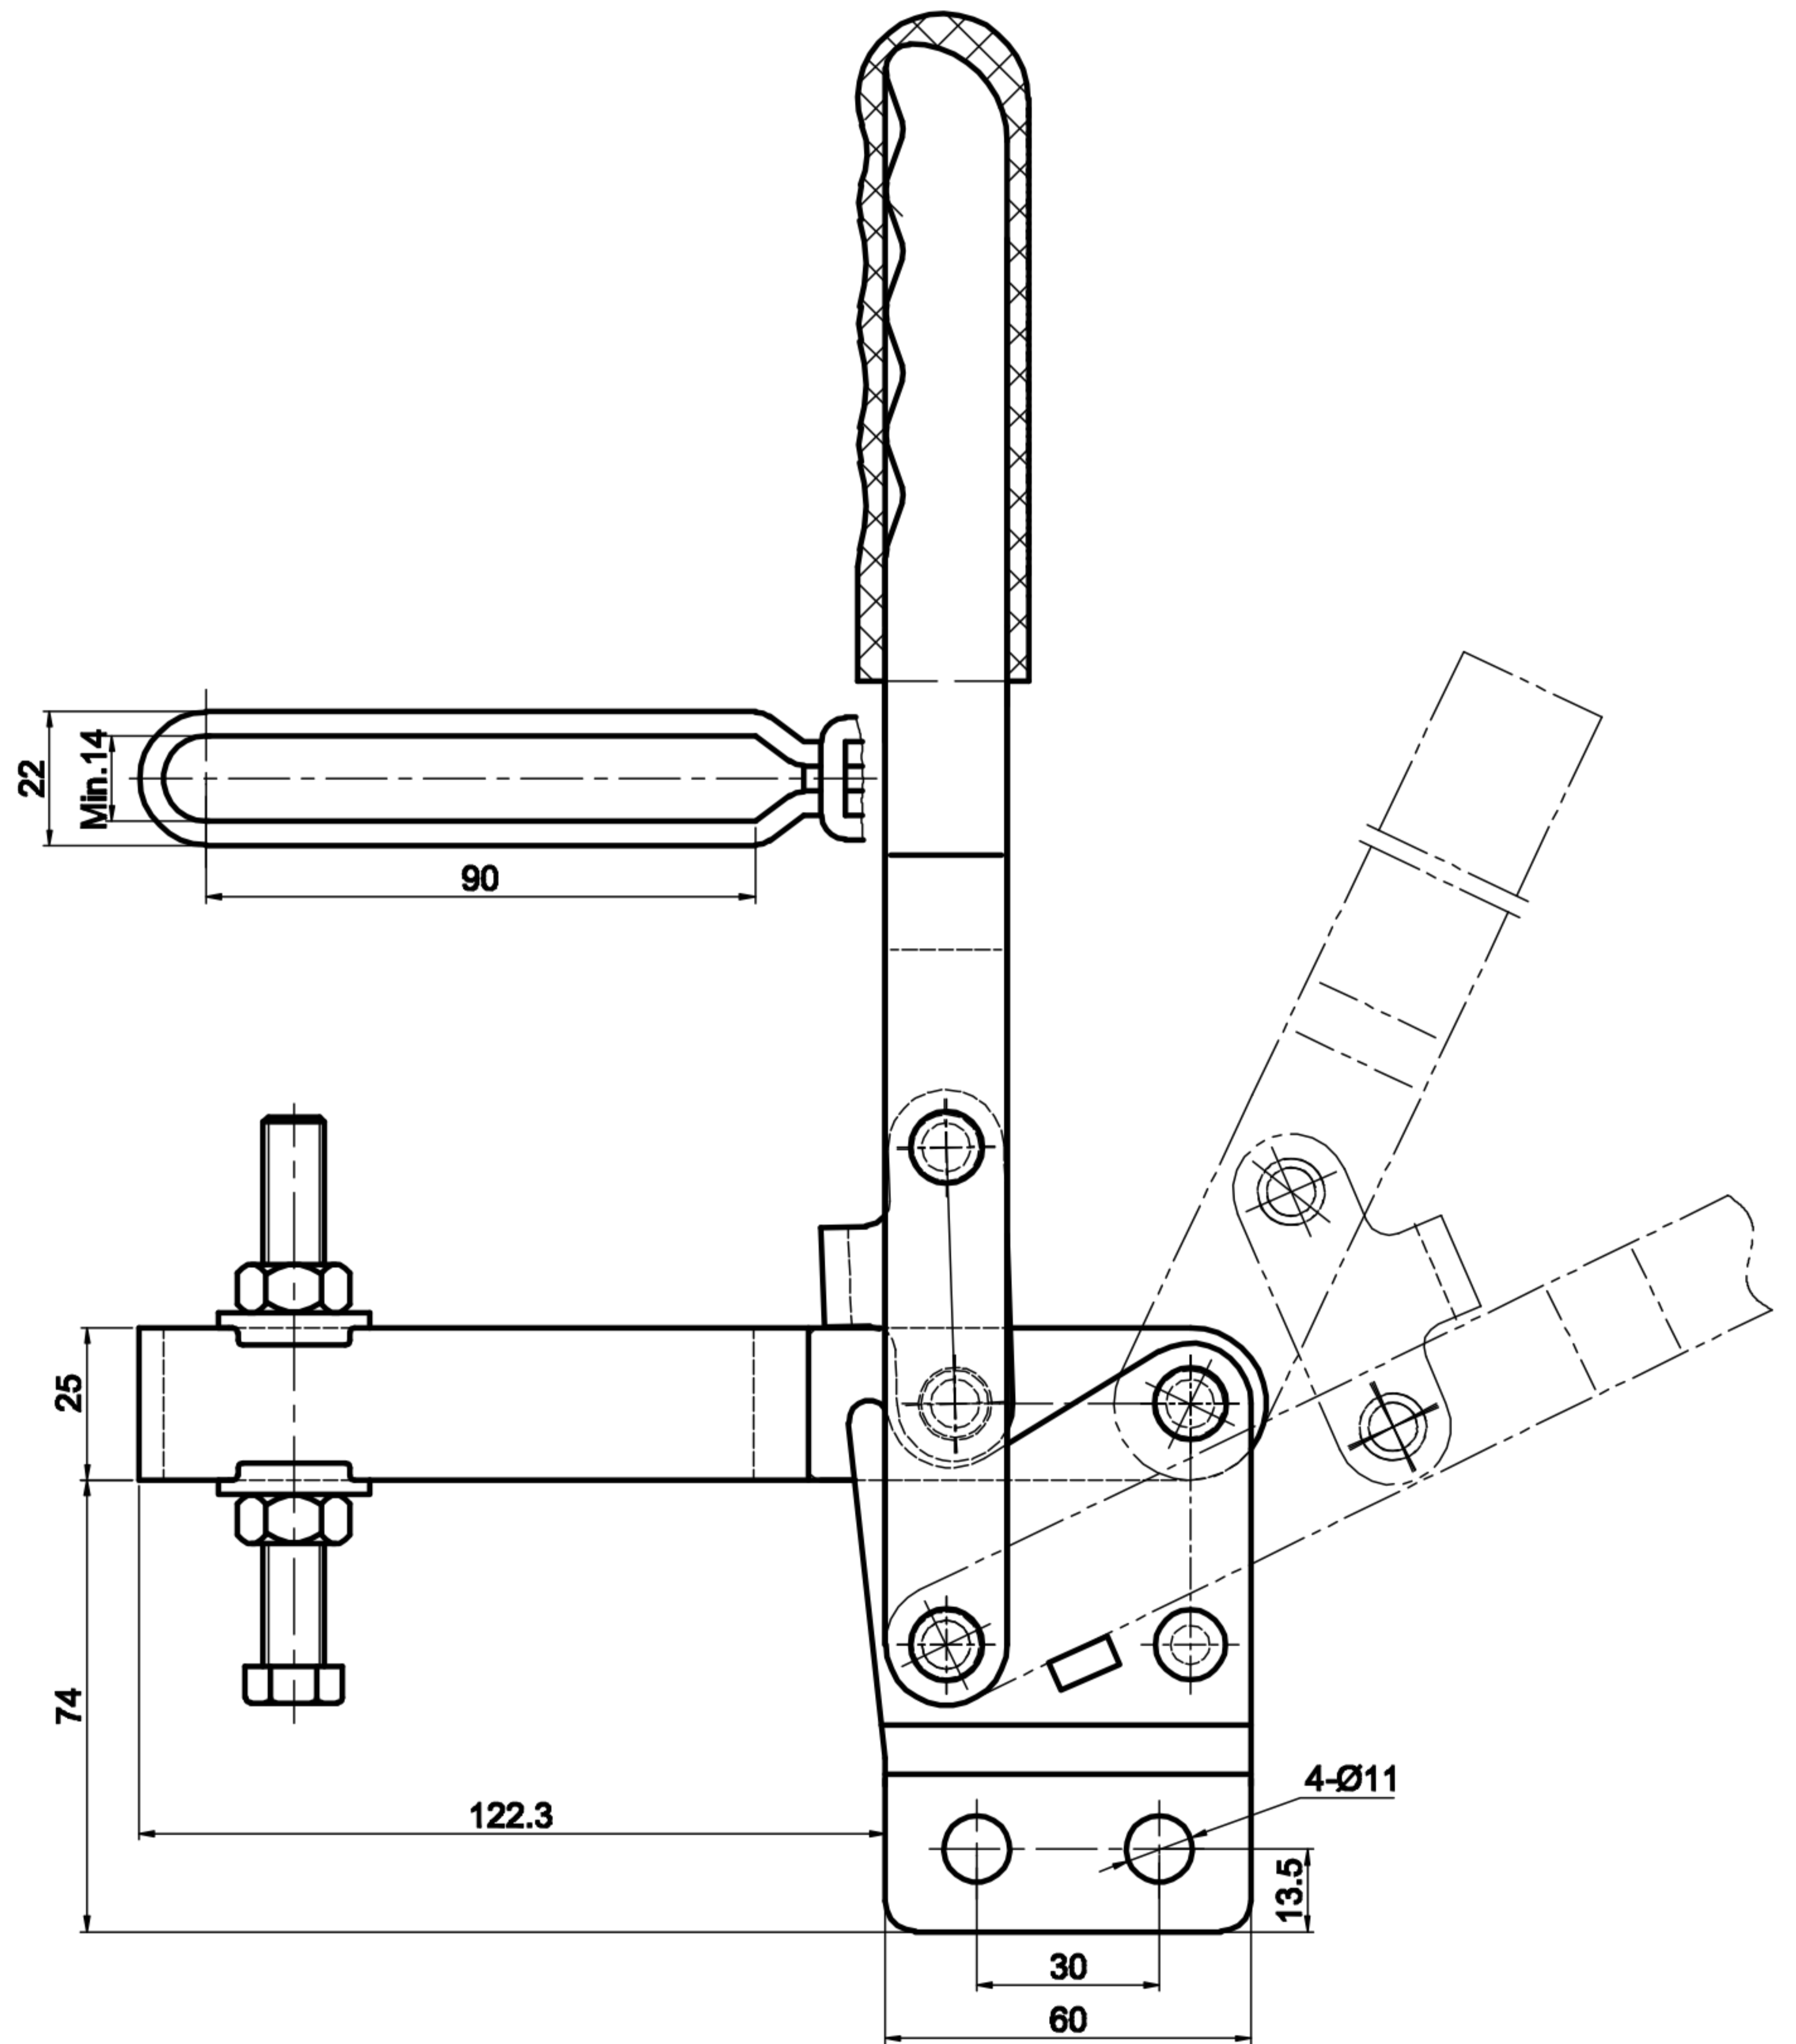

# DST-13412

BAR OPENS:115°

HANDLE OPENS:64°

SPINDLE SUPPLIED:CH-SA-109015