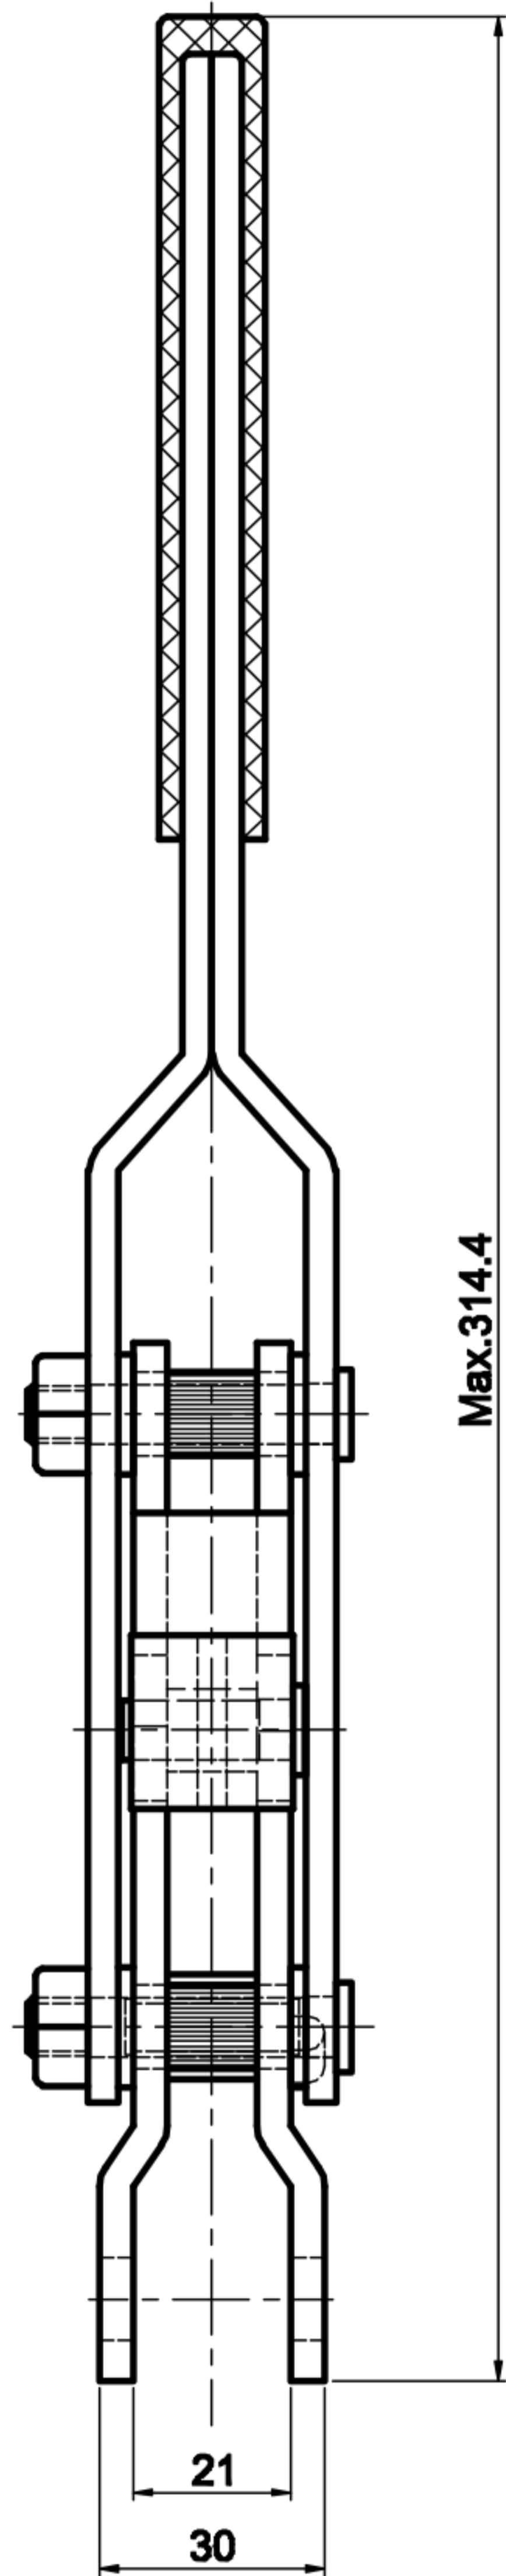

# DST-13412

BAR OPENS:115°

HANDLE OPENS:64°

SPINDLE SUPPLIED:CH-SA-109015