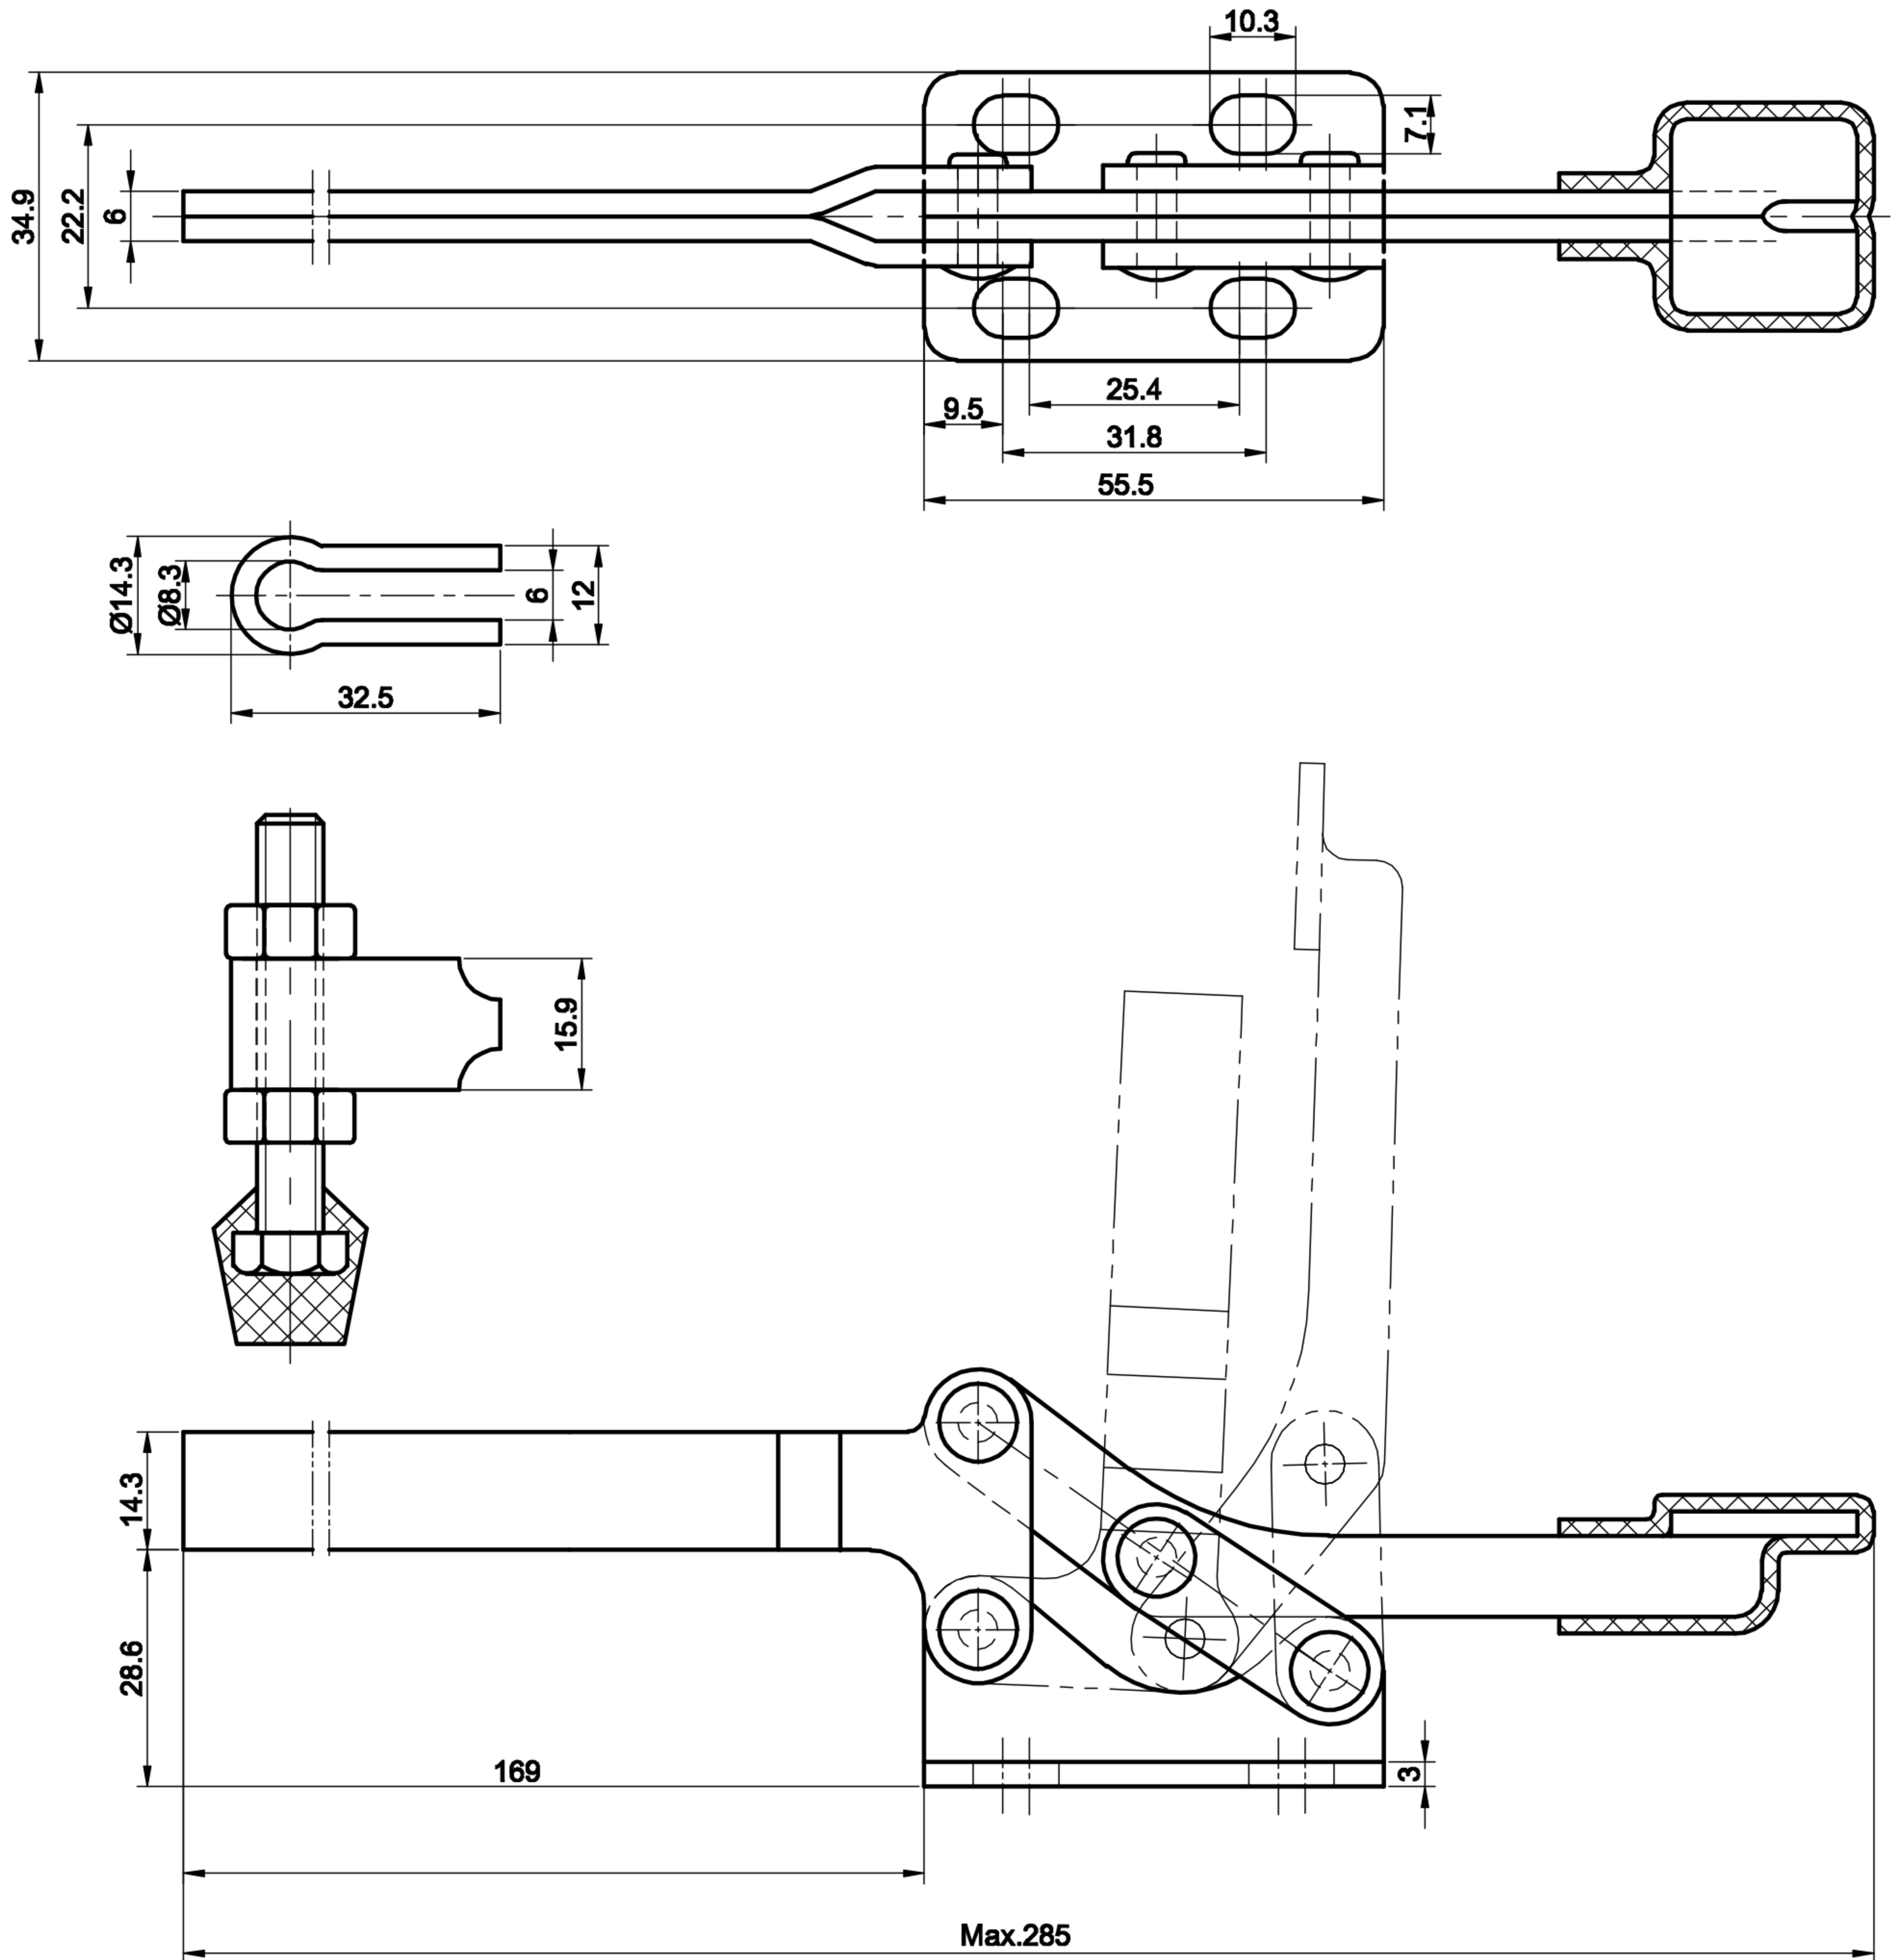

DST-22195

BAR OPENS:96°
HANDLE OPENS:88°
SPINDLE SUPPLIED:CH-FC-56212