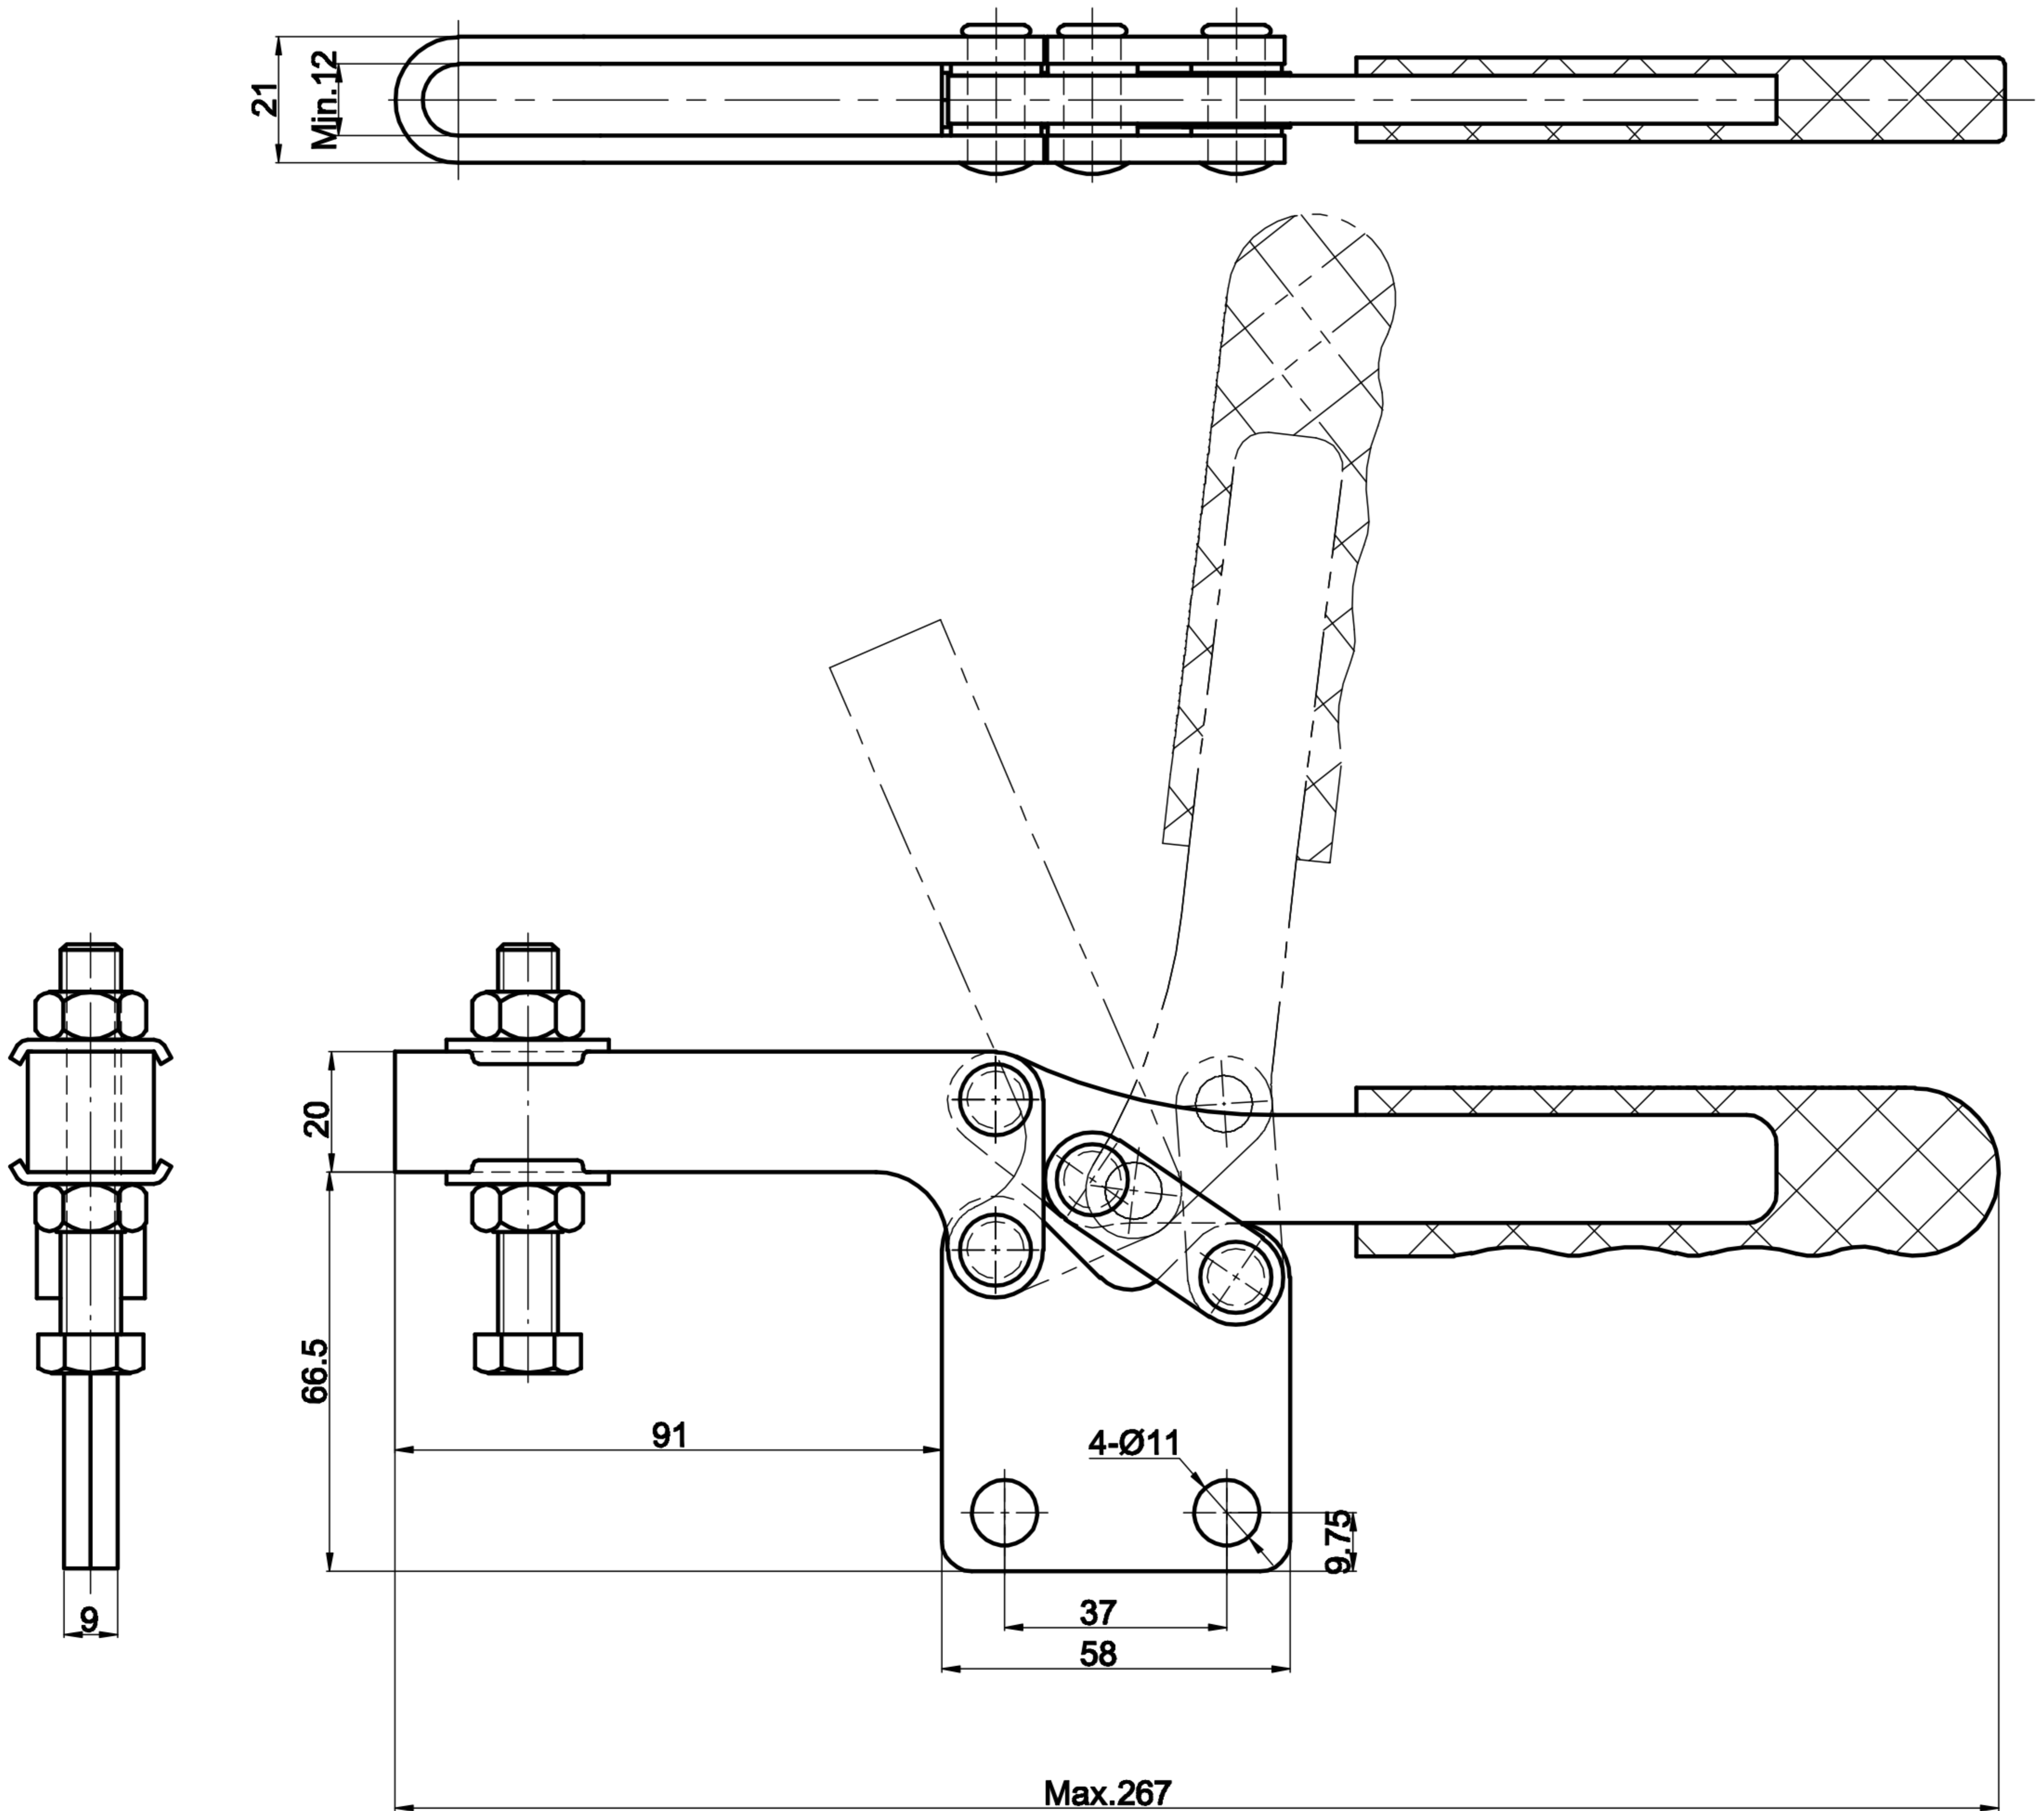

DST-22384

BAR OPENS:65°

HANDLE OPENS:85°

SPINDLE SUPPLIED:CH-SA-106515