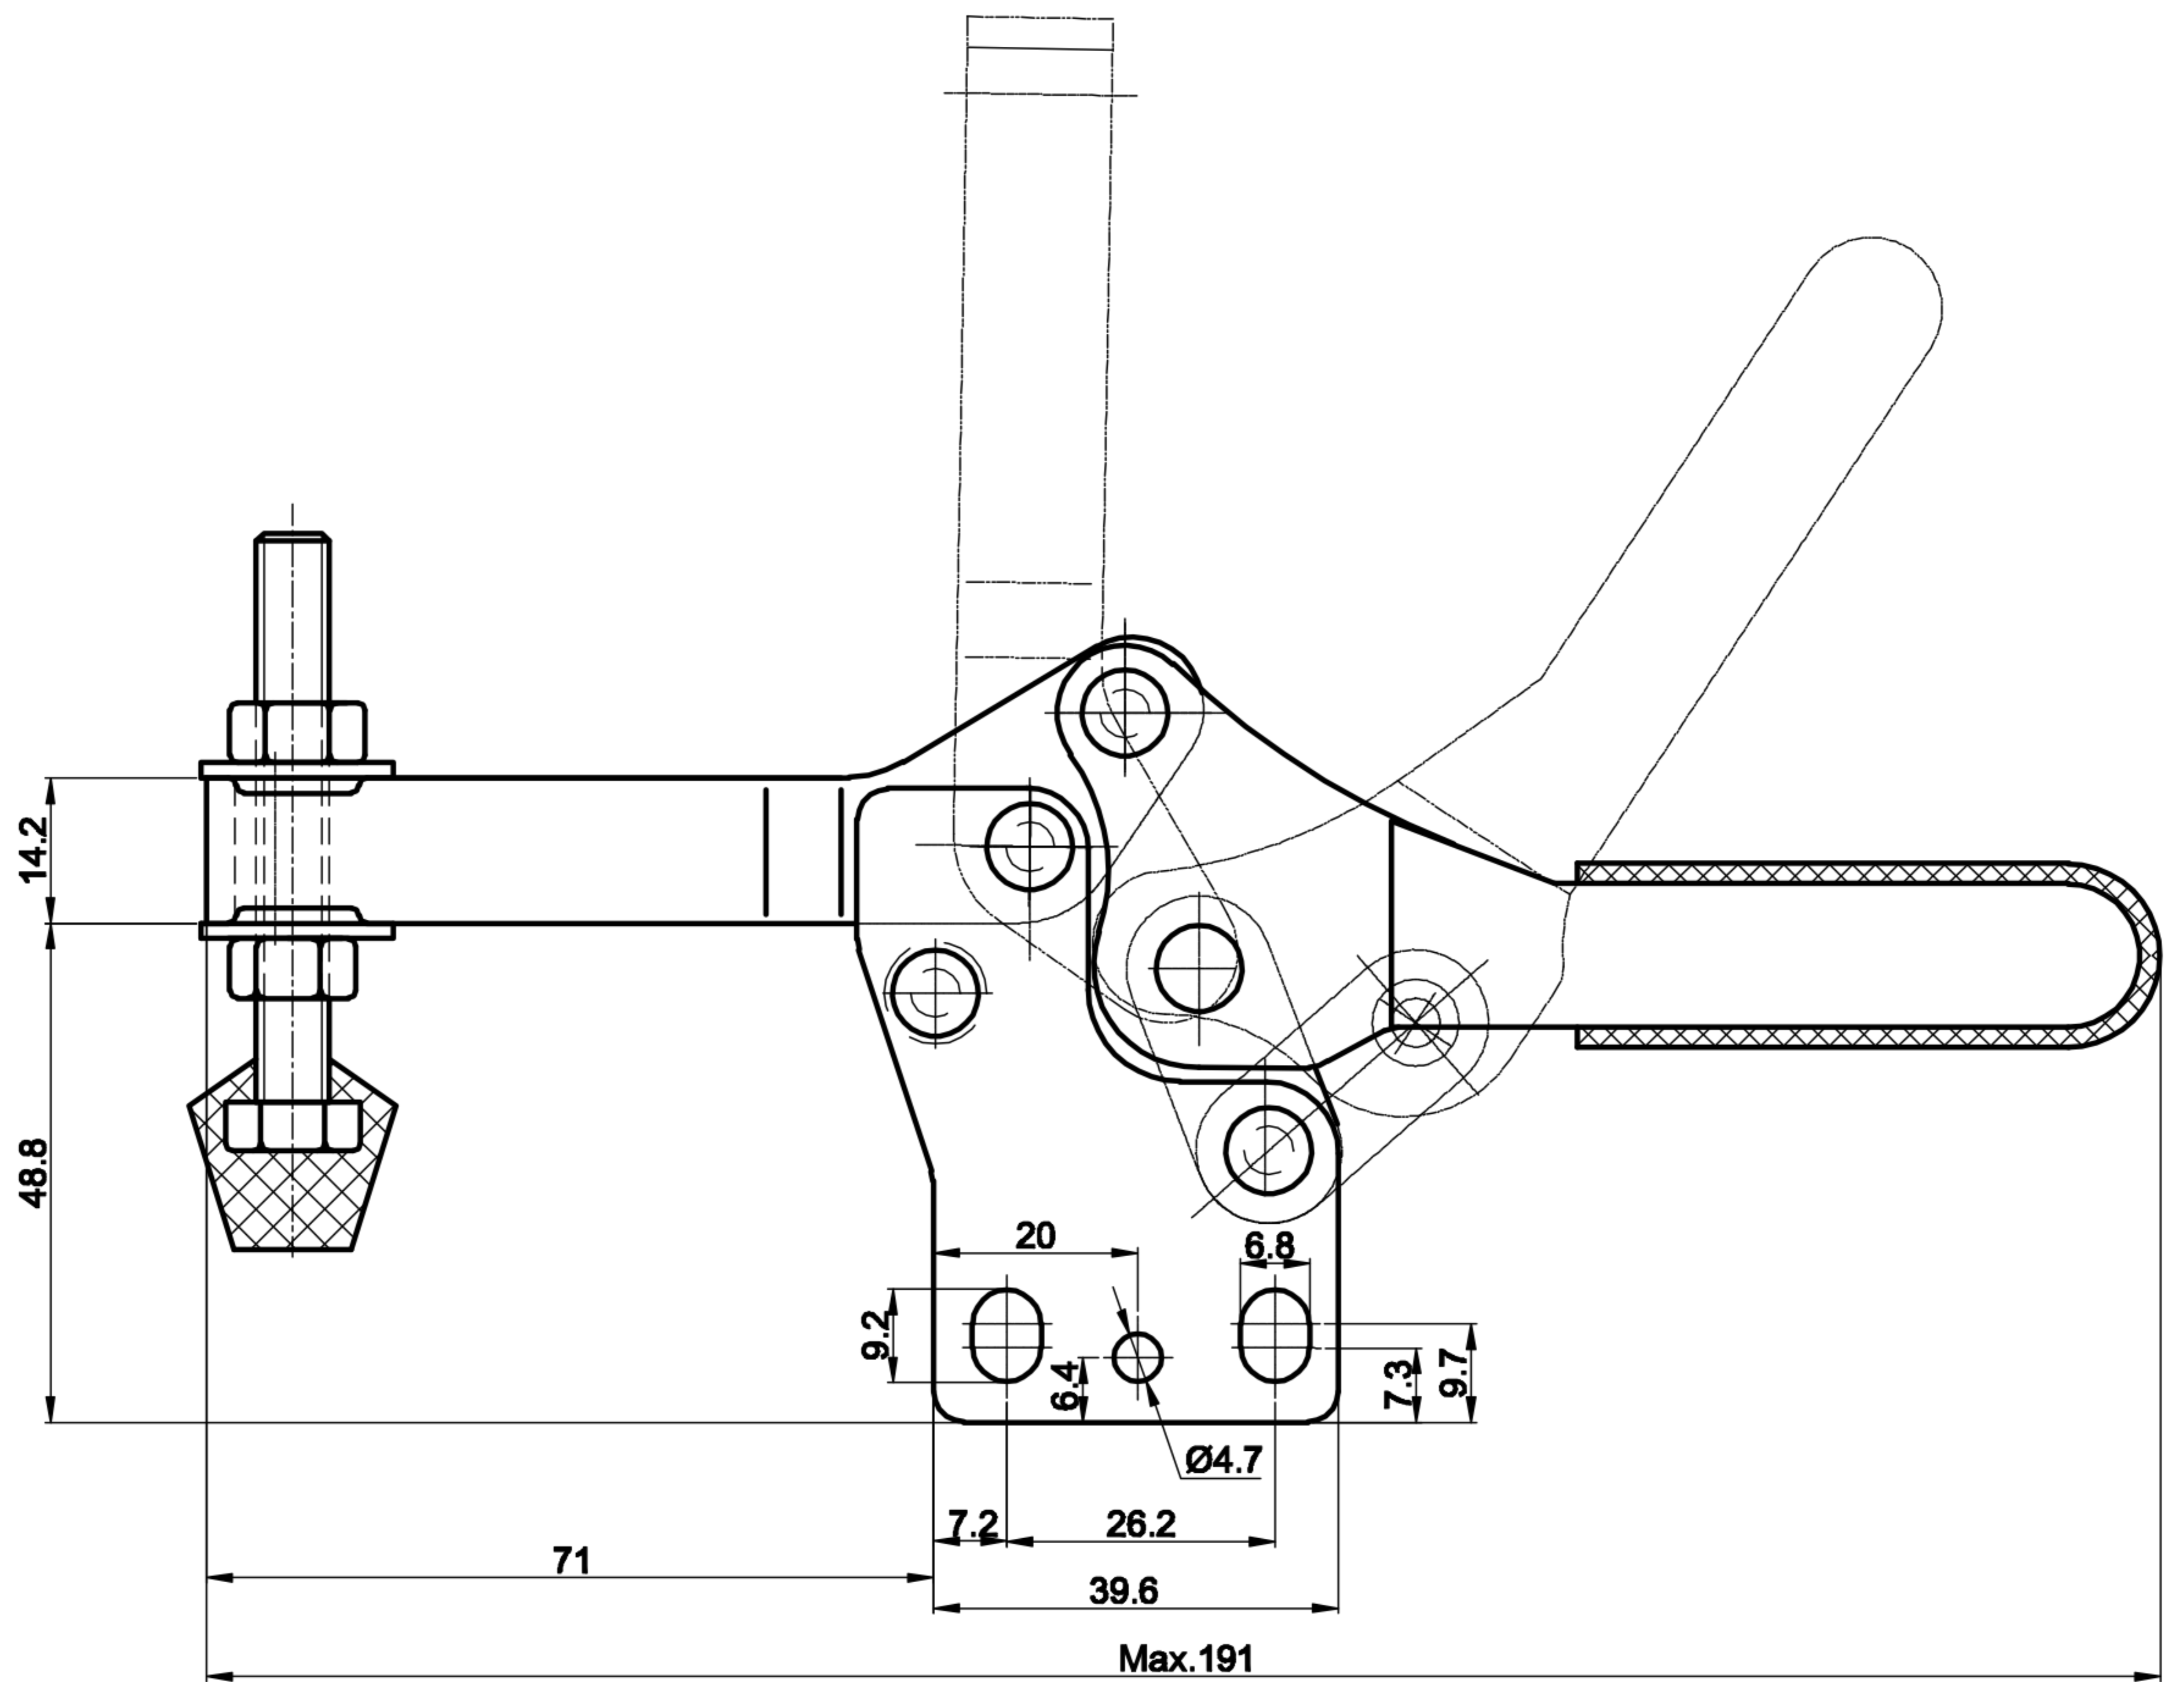

DST-2501-B

BAR OPENS:90°

HANDLE OPENS:58°

SPINDLE SUPPLIED:CH-FC-56300