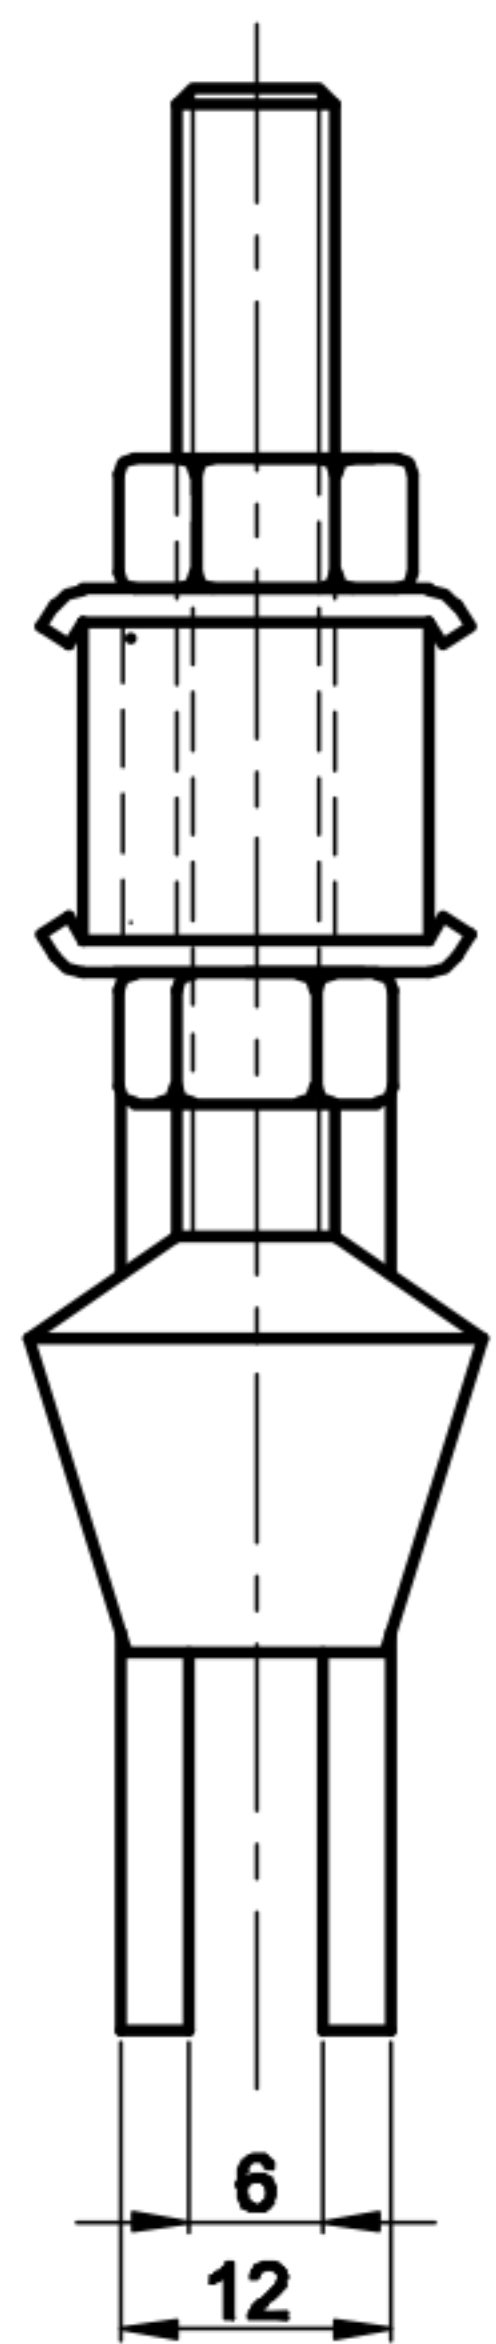

DST-2501-B

BAR OPENS:90°

HANDLE OPENS:58°

SPINDLE SUPPLIED:CH-FC-56300