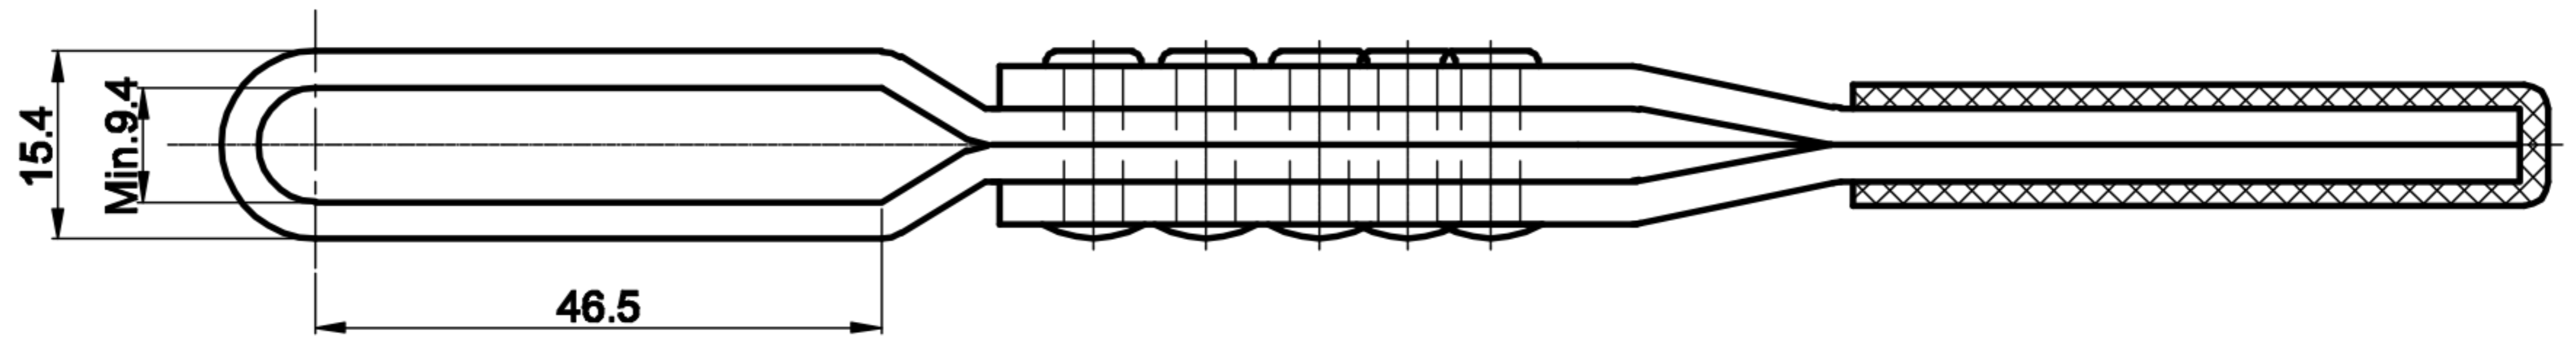

DST-2501-B

BAR OPENS:90°

HANDLE OPENS:58°

SPINDLE SUPPLIED:CH-FC-56300