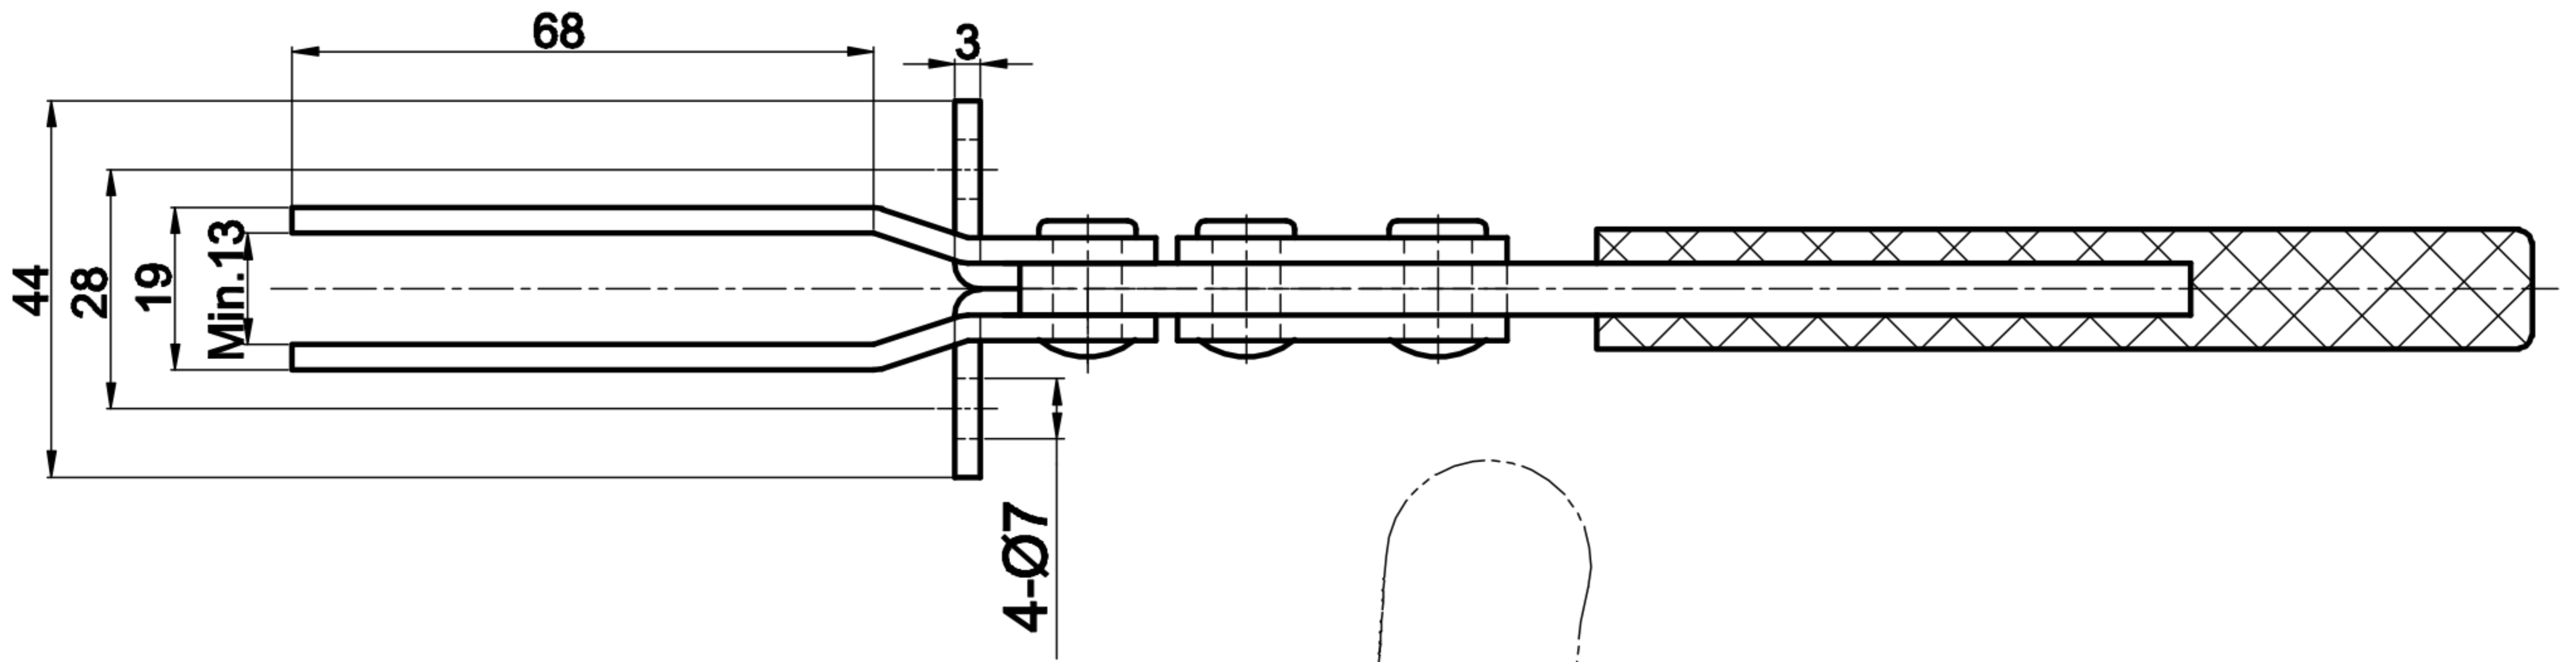

DST-25383

BAR OPENS:80°

HANDLE OPENS:80°

SPINDLE SUPPLIED:CH-SA-086512