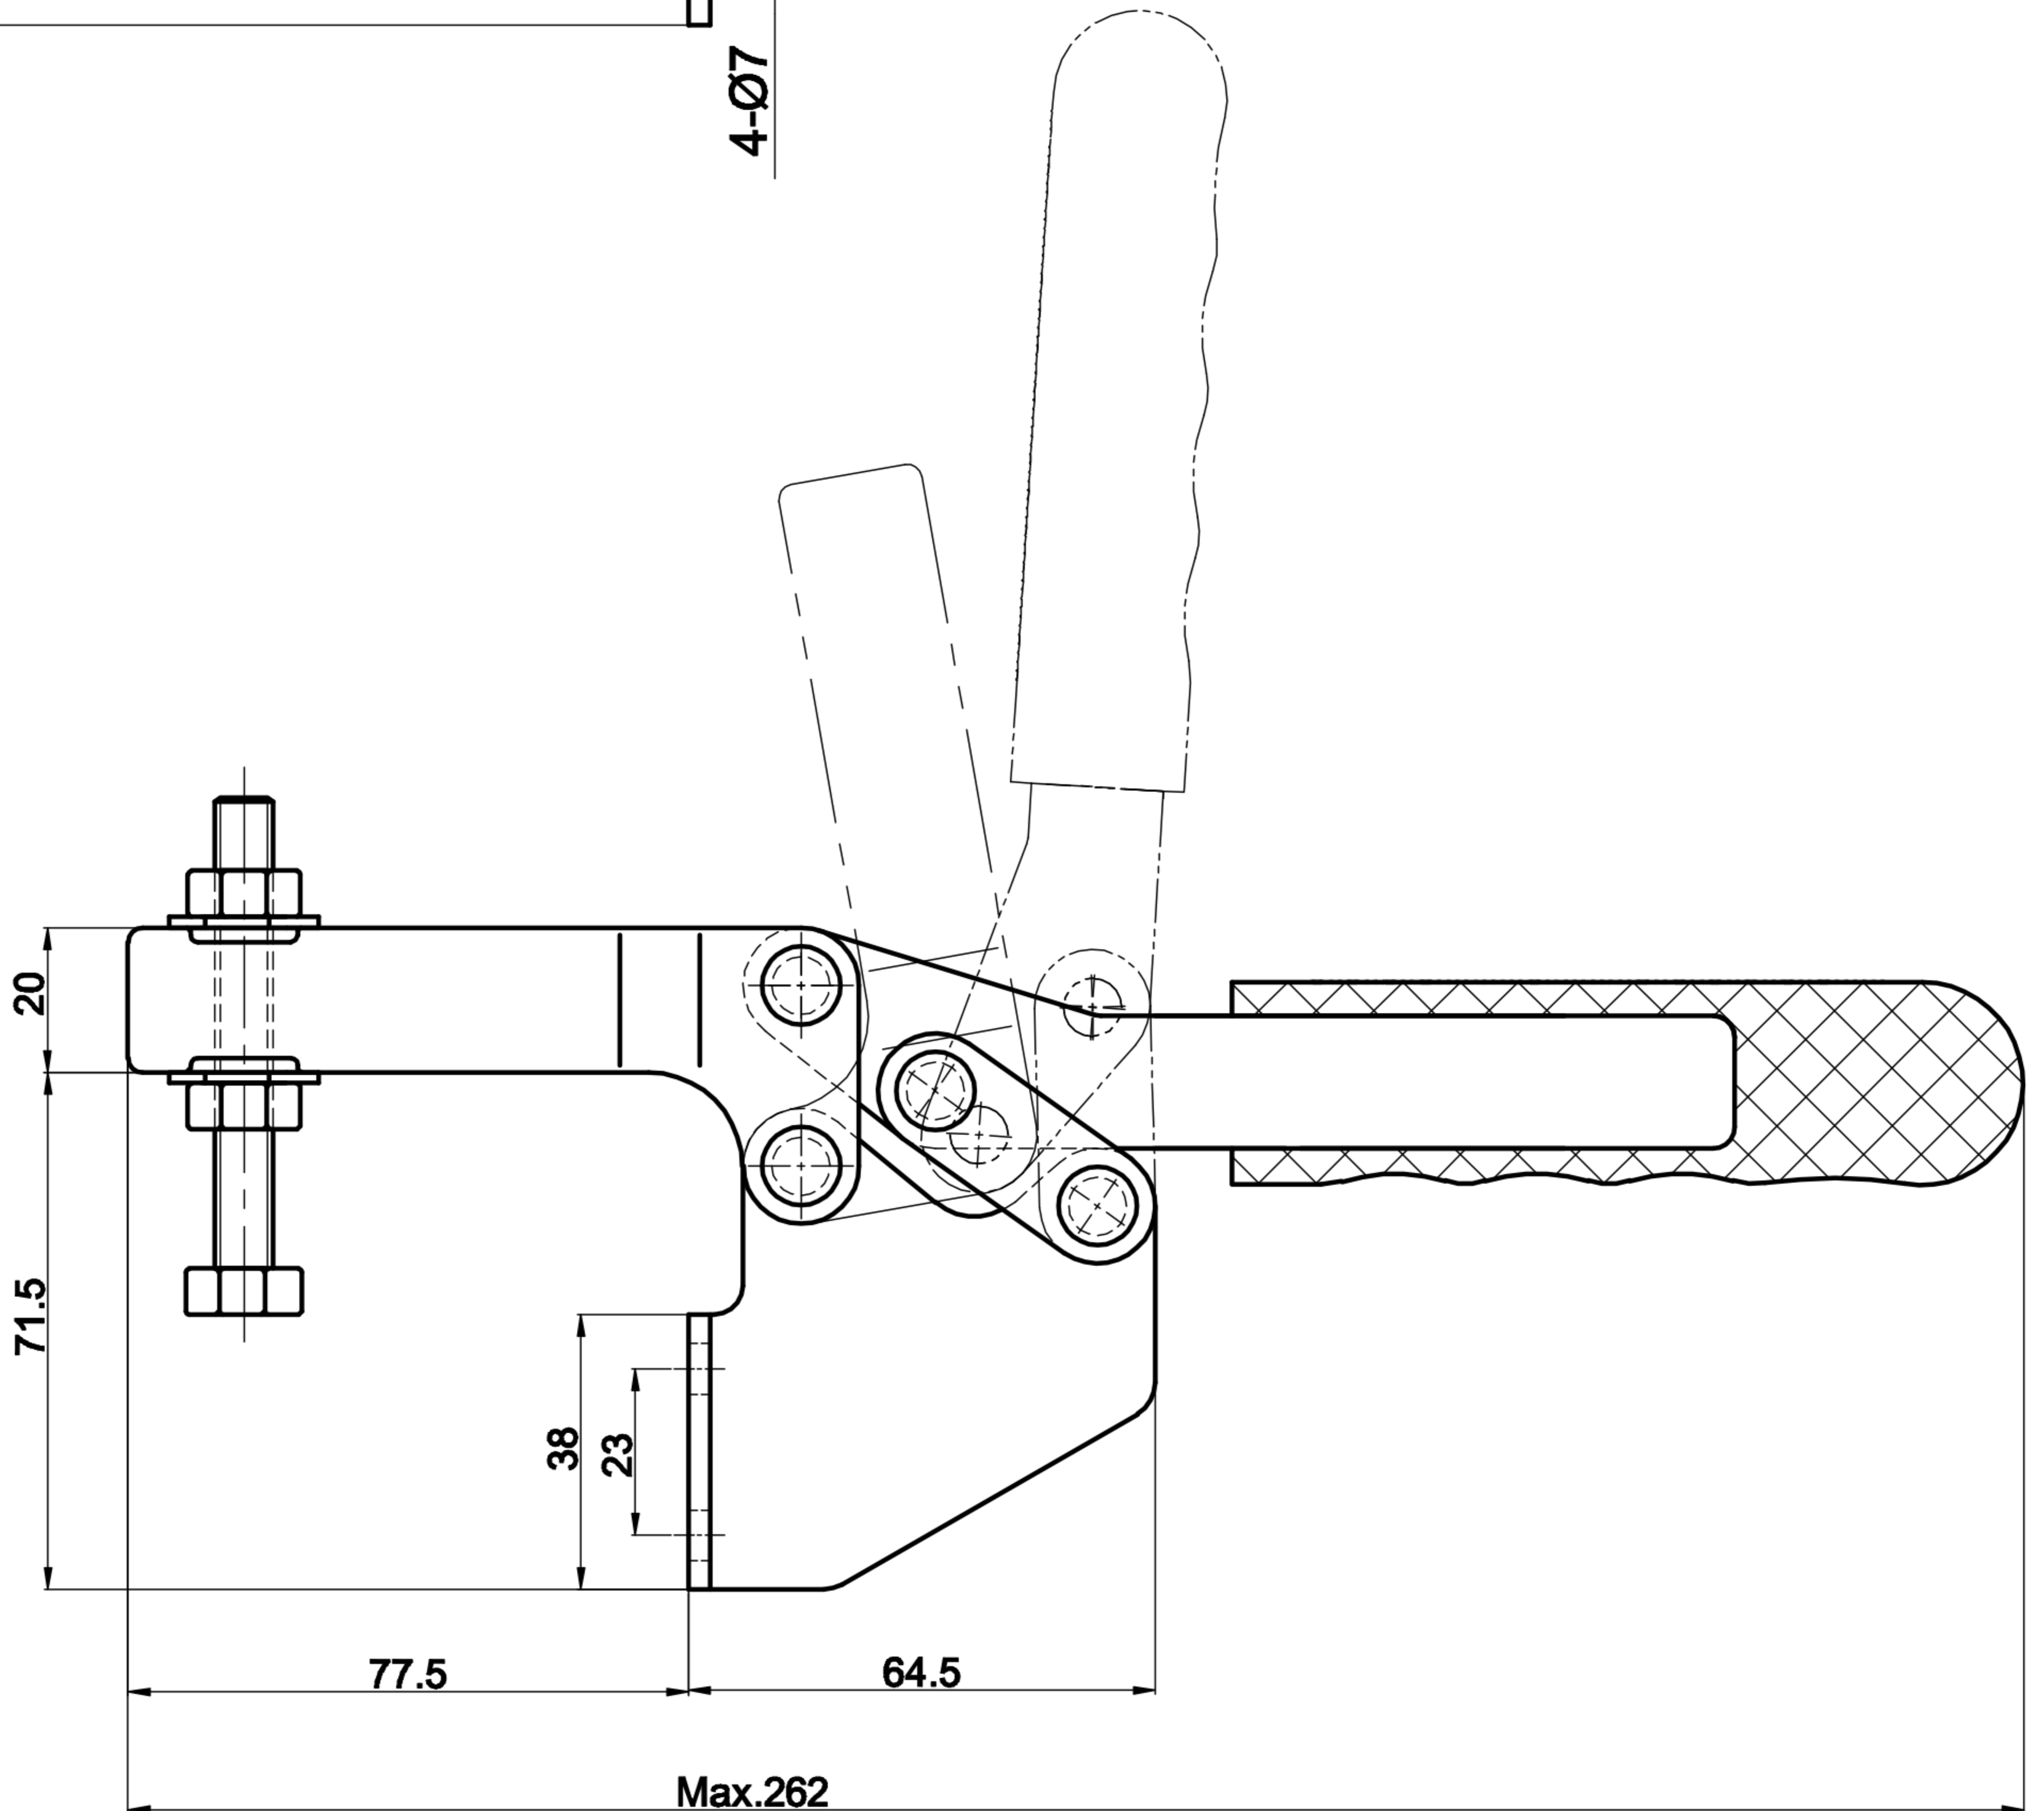

DST-25383

BAR OPENS:80°

HANDLE OPENS:80°

SPINDLE SUPPLIED:CH-SA-086512