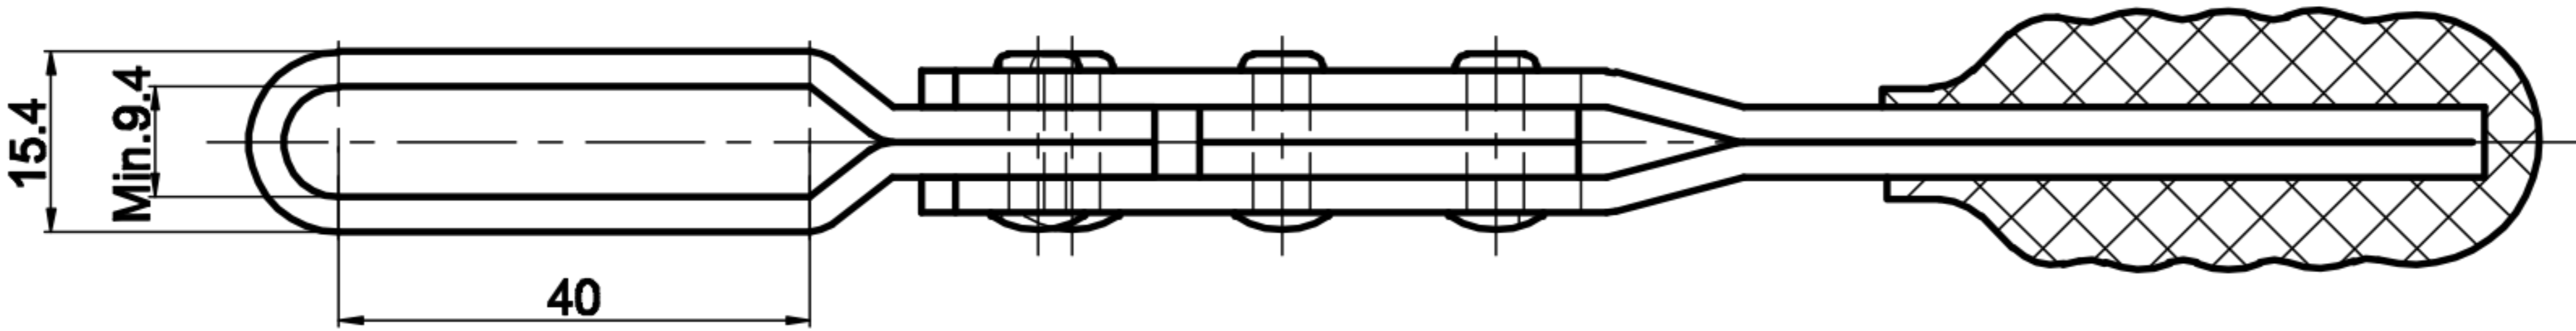

DST-2601-B

BAR OPENS:90°

HANDLE OPENS:58°

SPINDLE SUPPLIED:CH-FC-56300