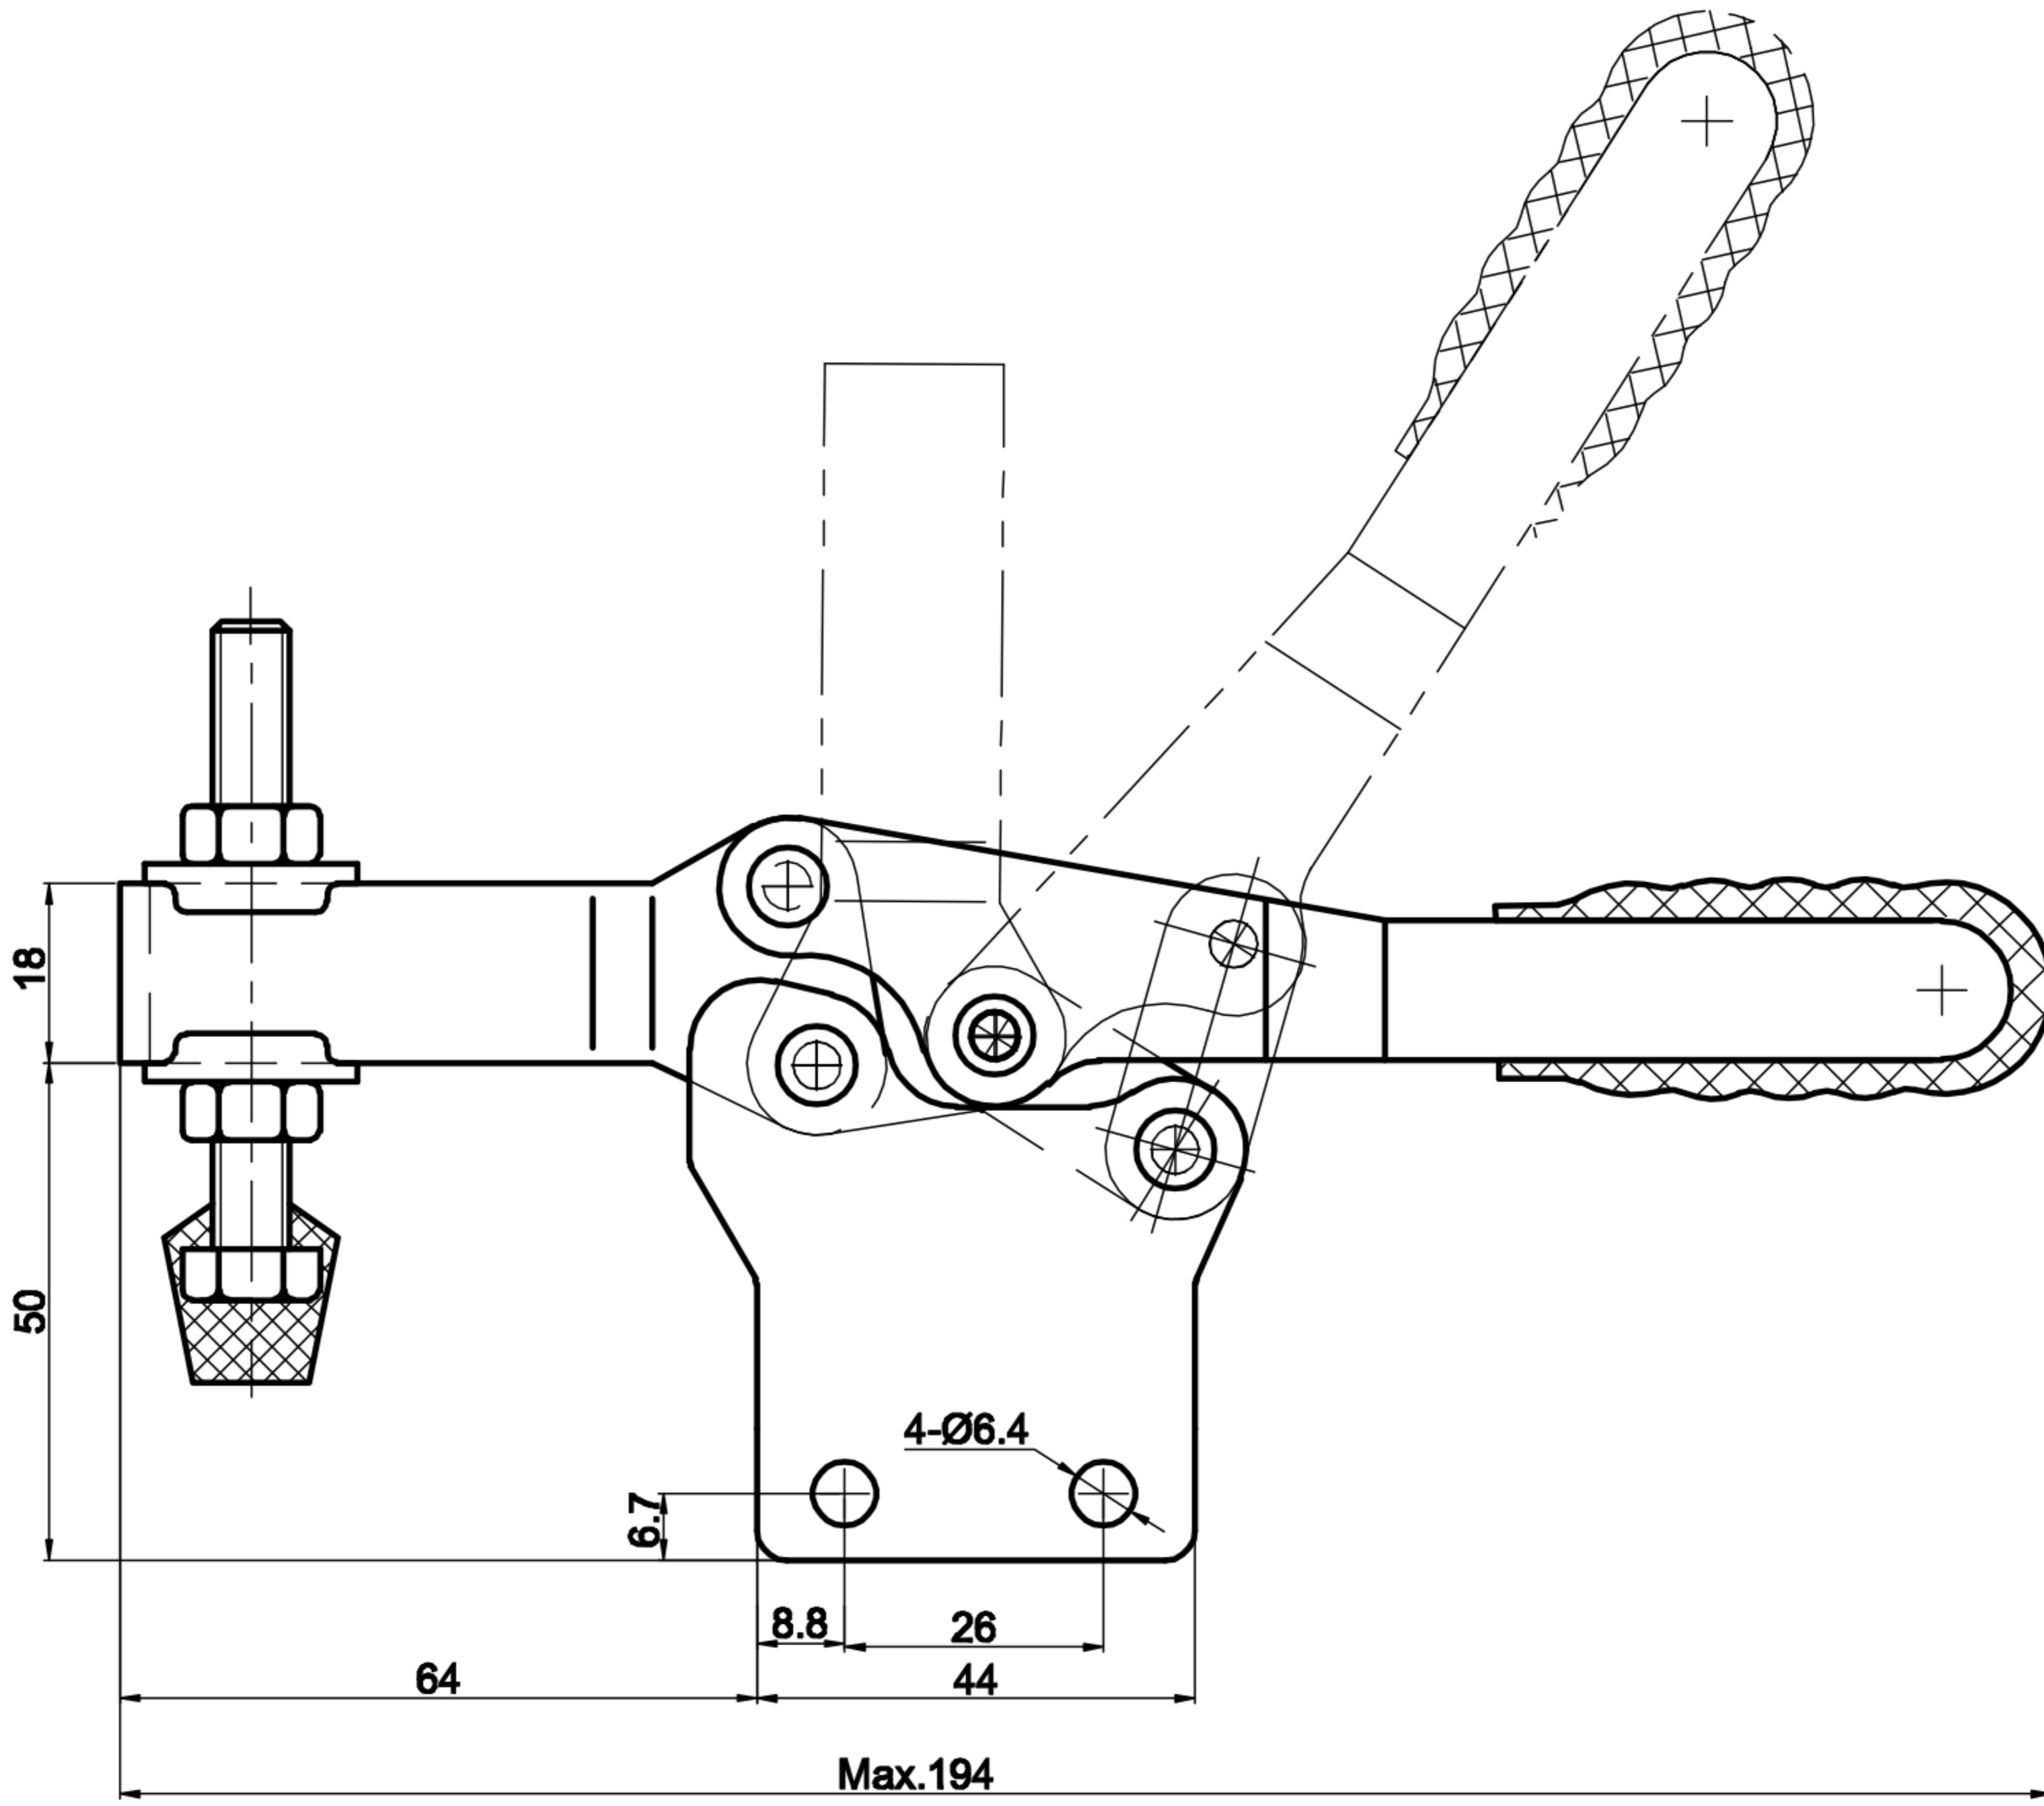

DST-2601-B

BAR OPENS:90°

HANDLE OPENS:58°

SPINDLE SUPPLIED:CH-FC-56300