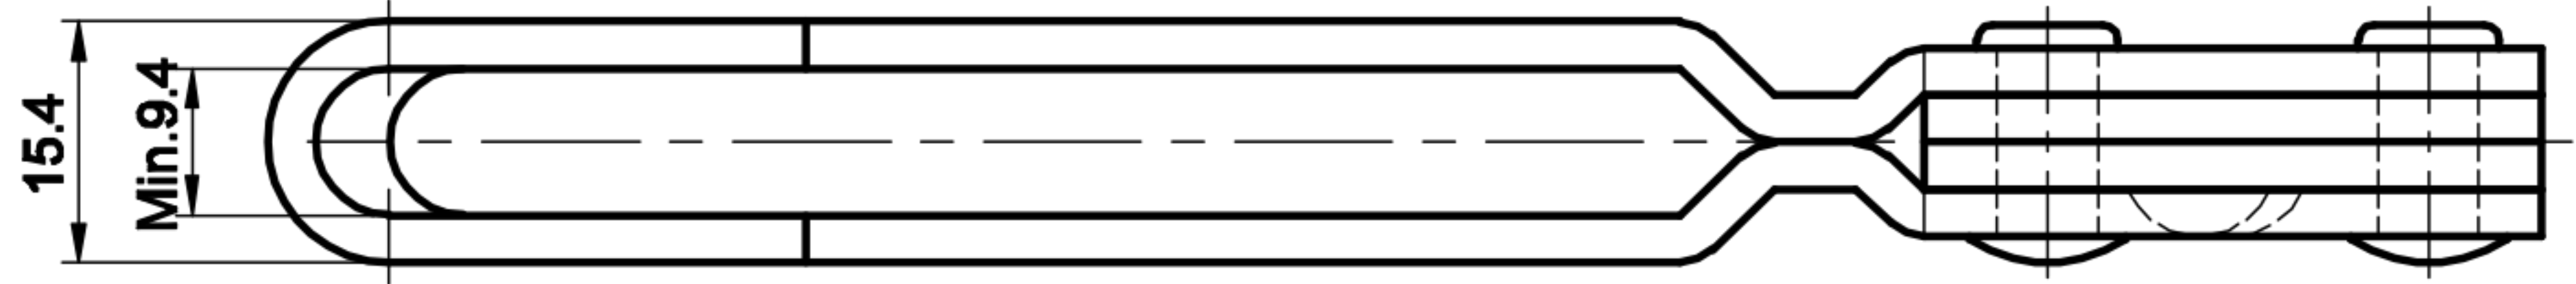

DST-101-EID

BAR OPENS:100°

HANDLE OPENS:60°

SPINDLE SUPPLIED:CH-FC-56212