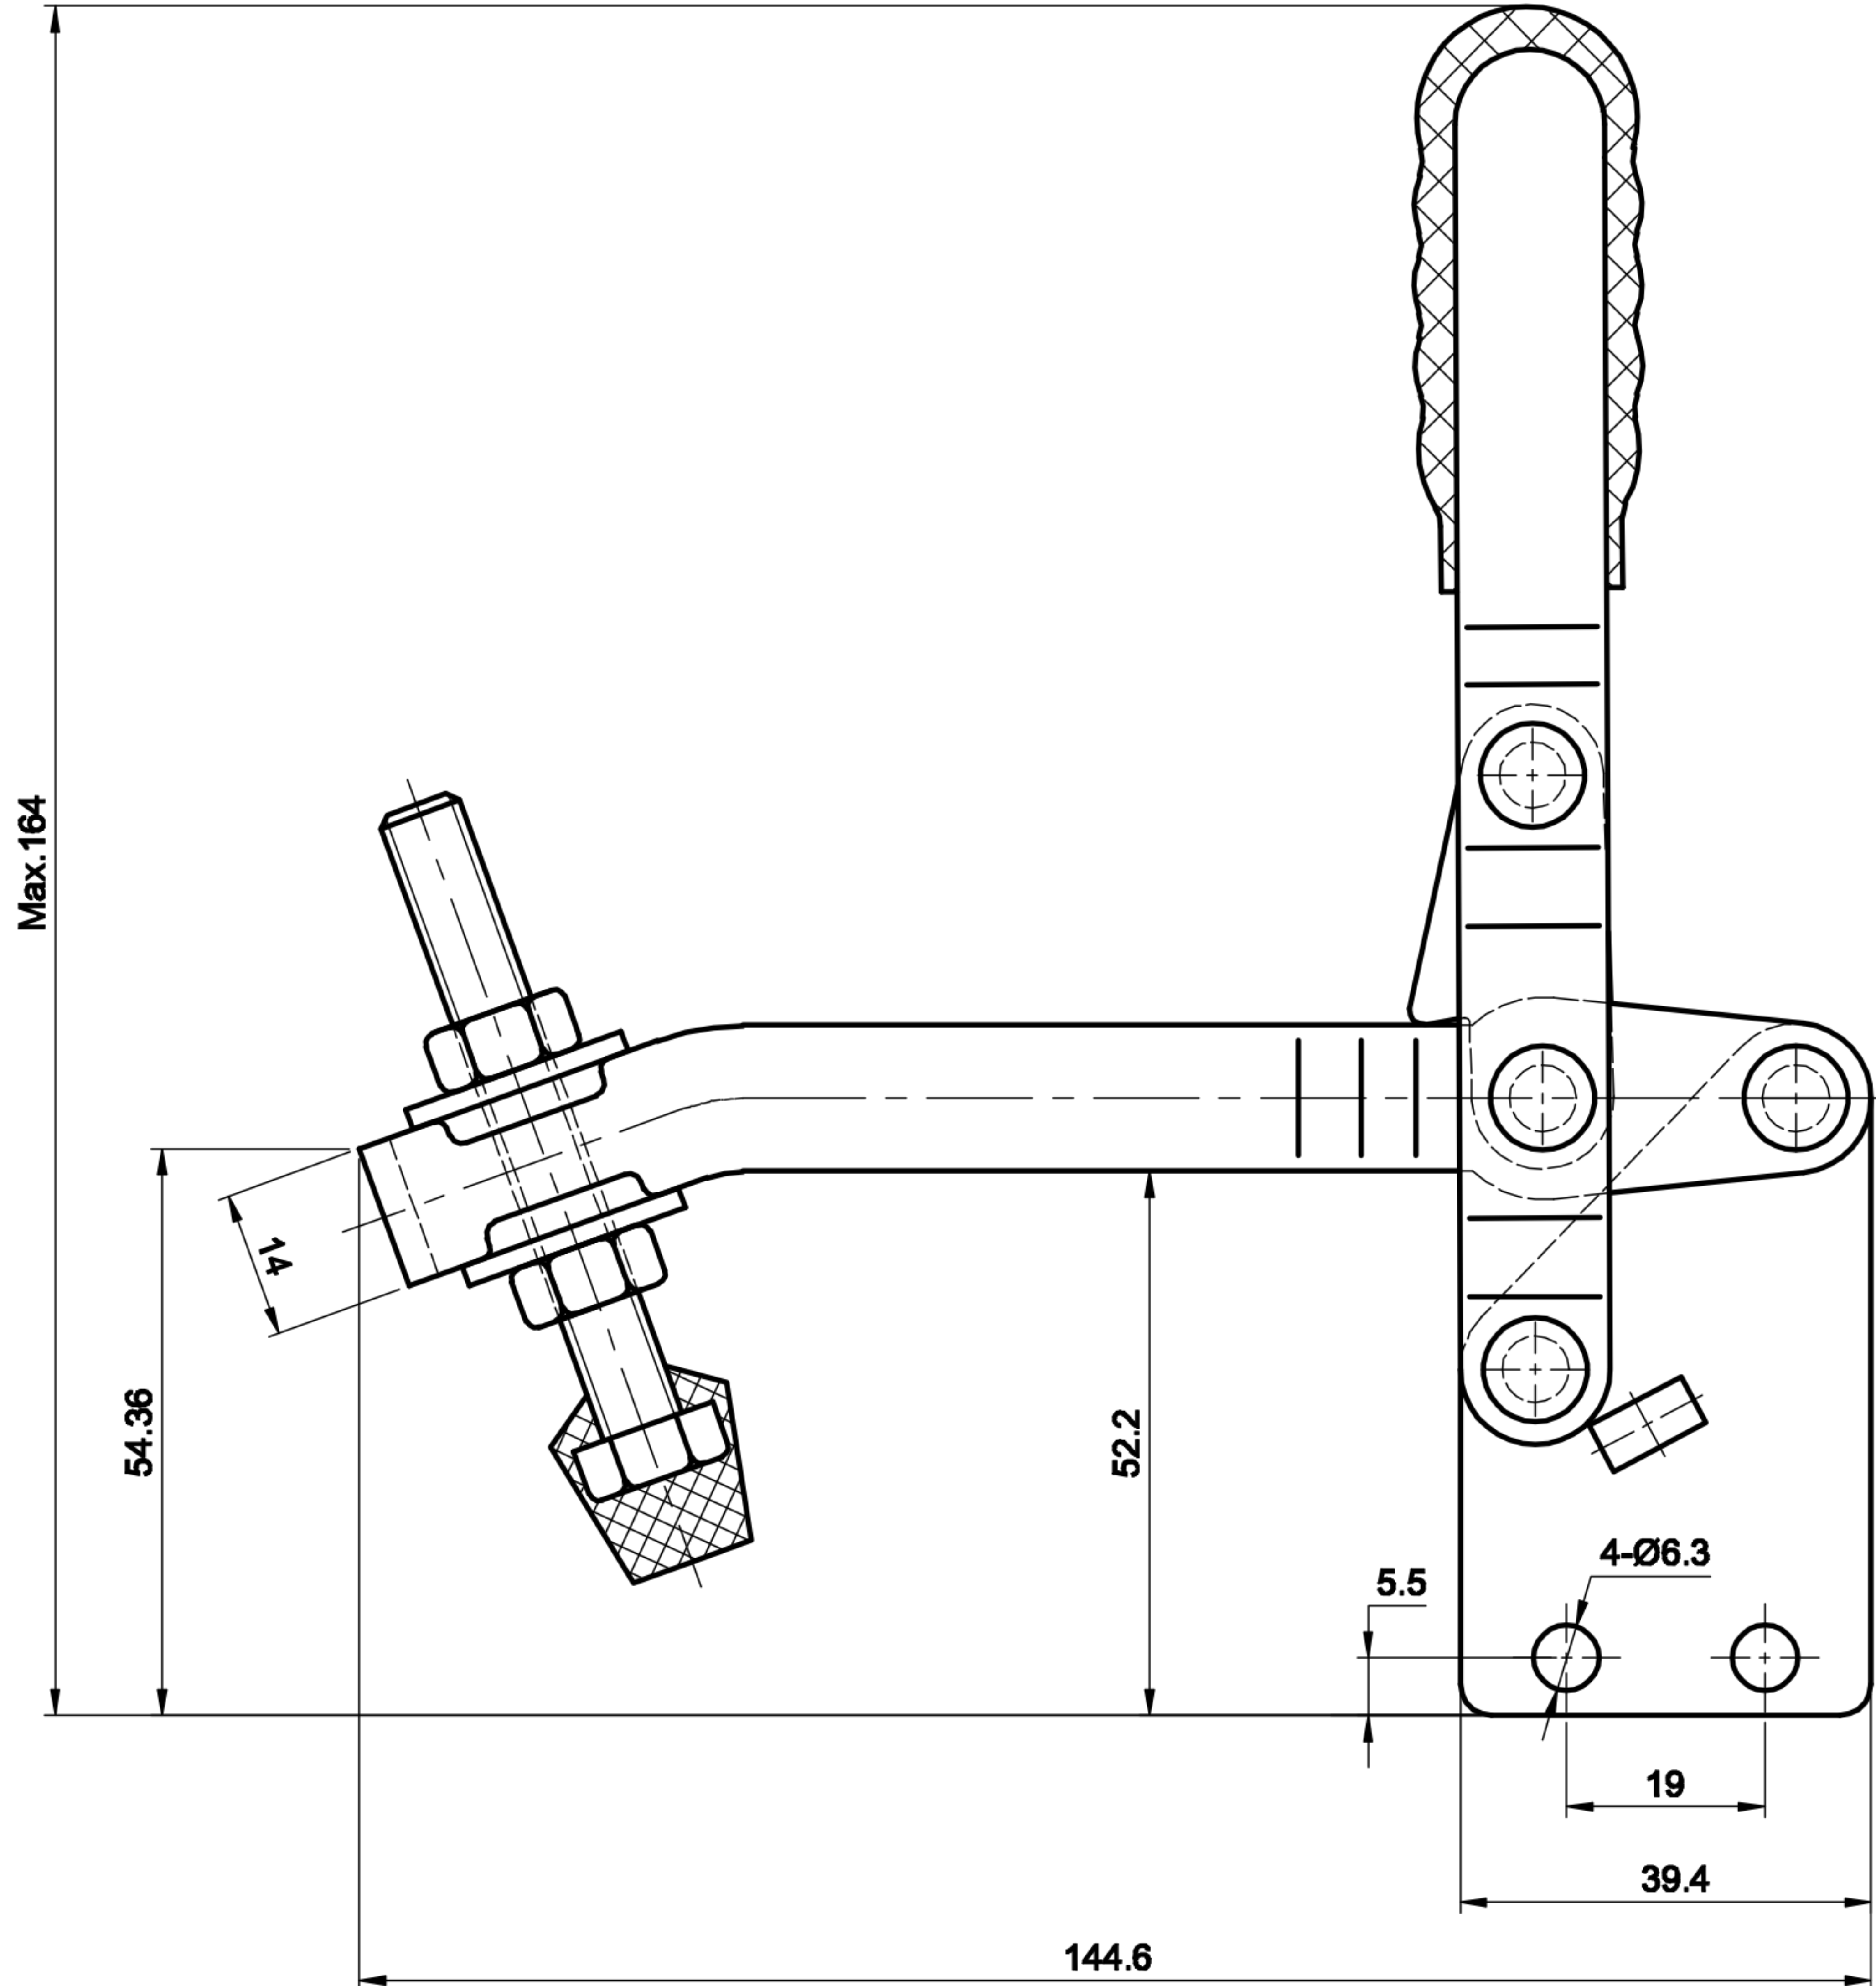

DST-101-EID

BAR OPENS:100°

HANDLE OPENS:60°

SPINDLE SUPPLIED:CH-FC-56212